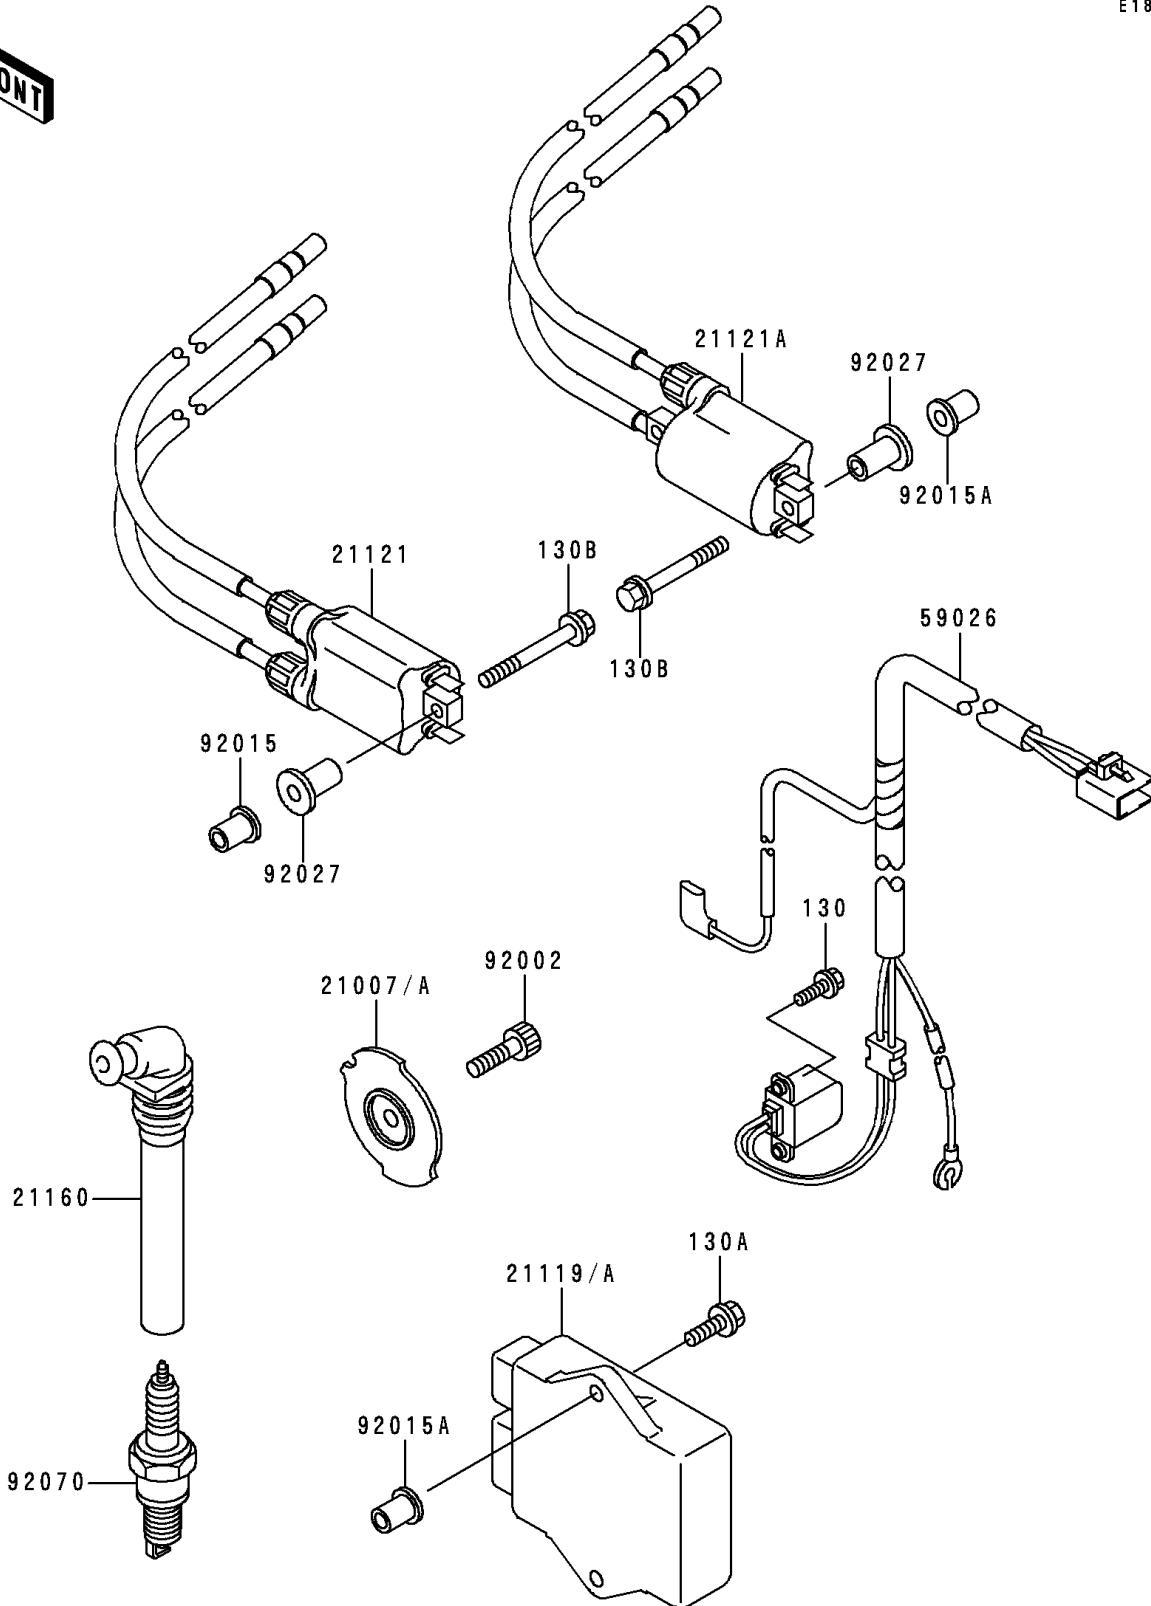

1996 Ninja® ZX™-6R PARTS DIAGRAM

Ignition System

E1830

1996 Ninja® ZX™-6R PARTS LIST

Ignition System

ITEM NAME	PART NUMBER	QUANTITY
BOLT-FLANGED (Ref # 130)	130G0512	1
BOLT-FLANGED (Ref # 130A)	130J0620	1
BOLT-FLANGED,6X50,BLACK (Ref # 130B)	130J0650	1
COIL-IGNITION (Ref # 21121)	21121-1241	1
COIL-IGNITION (Ref # 21121A)	21121-1242	1
CAP-ASSY-PLUG (Ref # 21160)	21160-1088	1
COIL-PULSING (Ref # 59026)	59026-1129	1
BOLT,SOCKET,8X25 (Ref # 92002)	92002-1442	1
NUT (Ref # 92015)	92015-1692	1
NUT (Ref # 92015A)	92015-1700	1
COLLAR,L=21 (Ref # 92027)	92027-195	1
PLUG-SPARK,CR9E(NGK) (Ref # 92070)	92070-1143	1
ROTOR,PULSING (Ref # 21007)	21007-1275	1
ROTOR,PULSING (Ref # 21007A)	21007-1278	1
IGNITER (Ref # 21119)	21119-1433	1
IGNITER (Ref # 21119A)	21119-1434	1