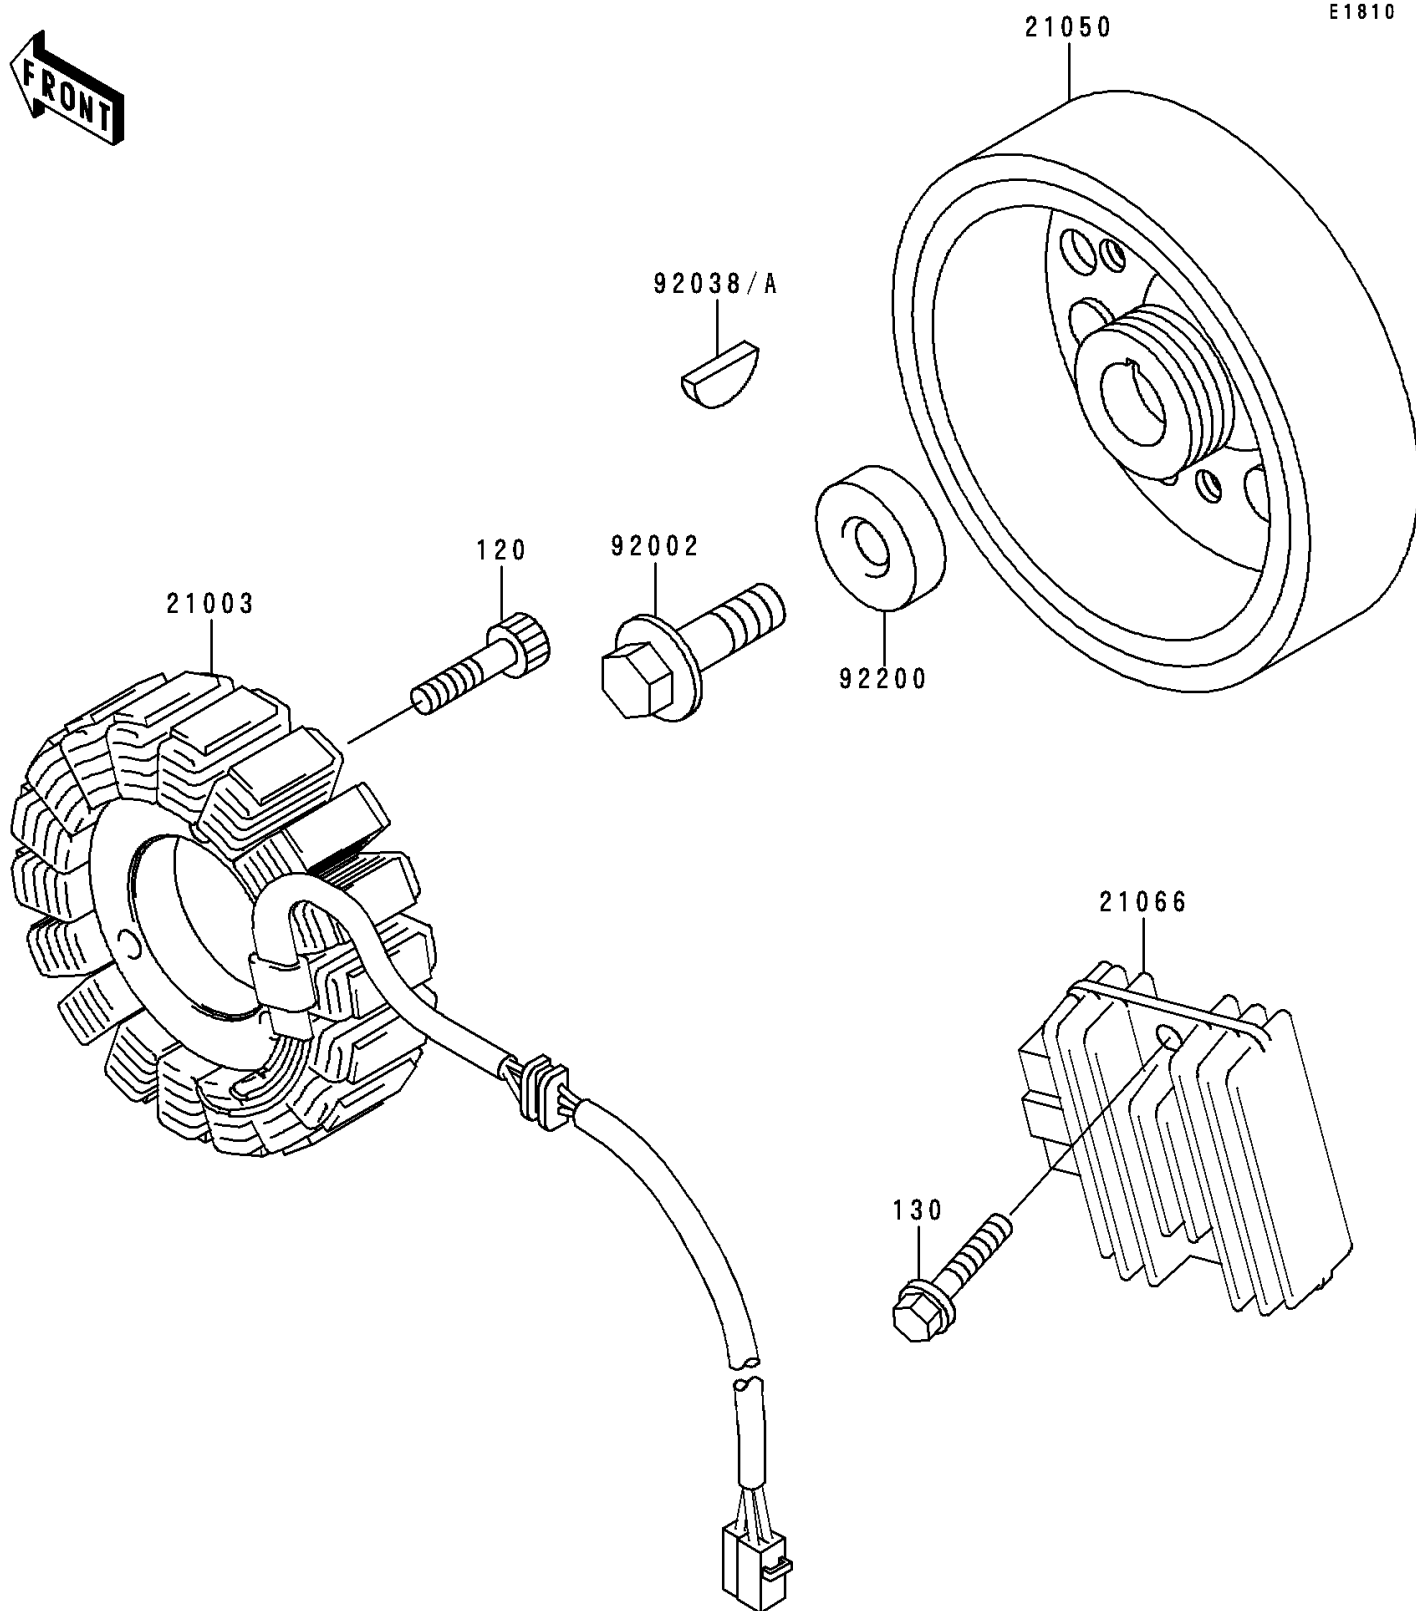

1996 Ninja® ZX™-6R PARTS DIAGRAM

Generator

1996 Ninja® ZX™-6R PARTS LIST

Generator

ITEM NAME	PART NUMBER	QUANTITY
BOLT-SOCKET,6X25 (Ref # 120)	120P0625	1
BOLT-FLANGED,6X25 (Ref # 130)	130H0625	1
STATOR (Ref # 21003)	21003-1214	1
FLYWHEEL (Ref # 21050)	21050-1146	1
REGULATOR-VOLTAGE (Ref # 21066)	21066-1089	1
BOLT,FLANGED,10X40 (Ref # 92002)	92002-1296	1
KEY,WOODRUFF (Ref # 92038)	92038-001	1
WASHER (Ref # 92200)	92200-1241	1