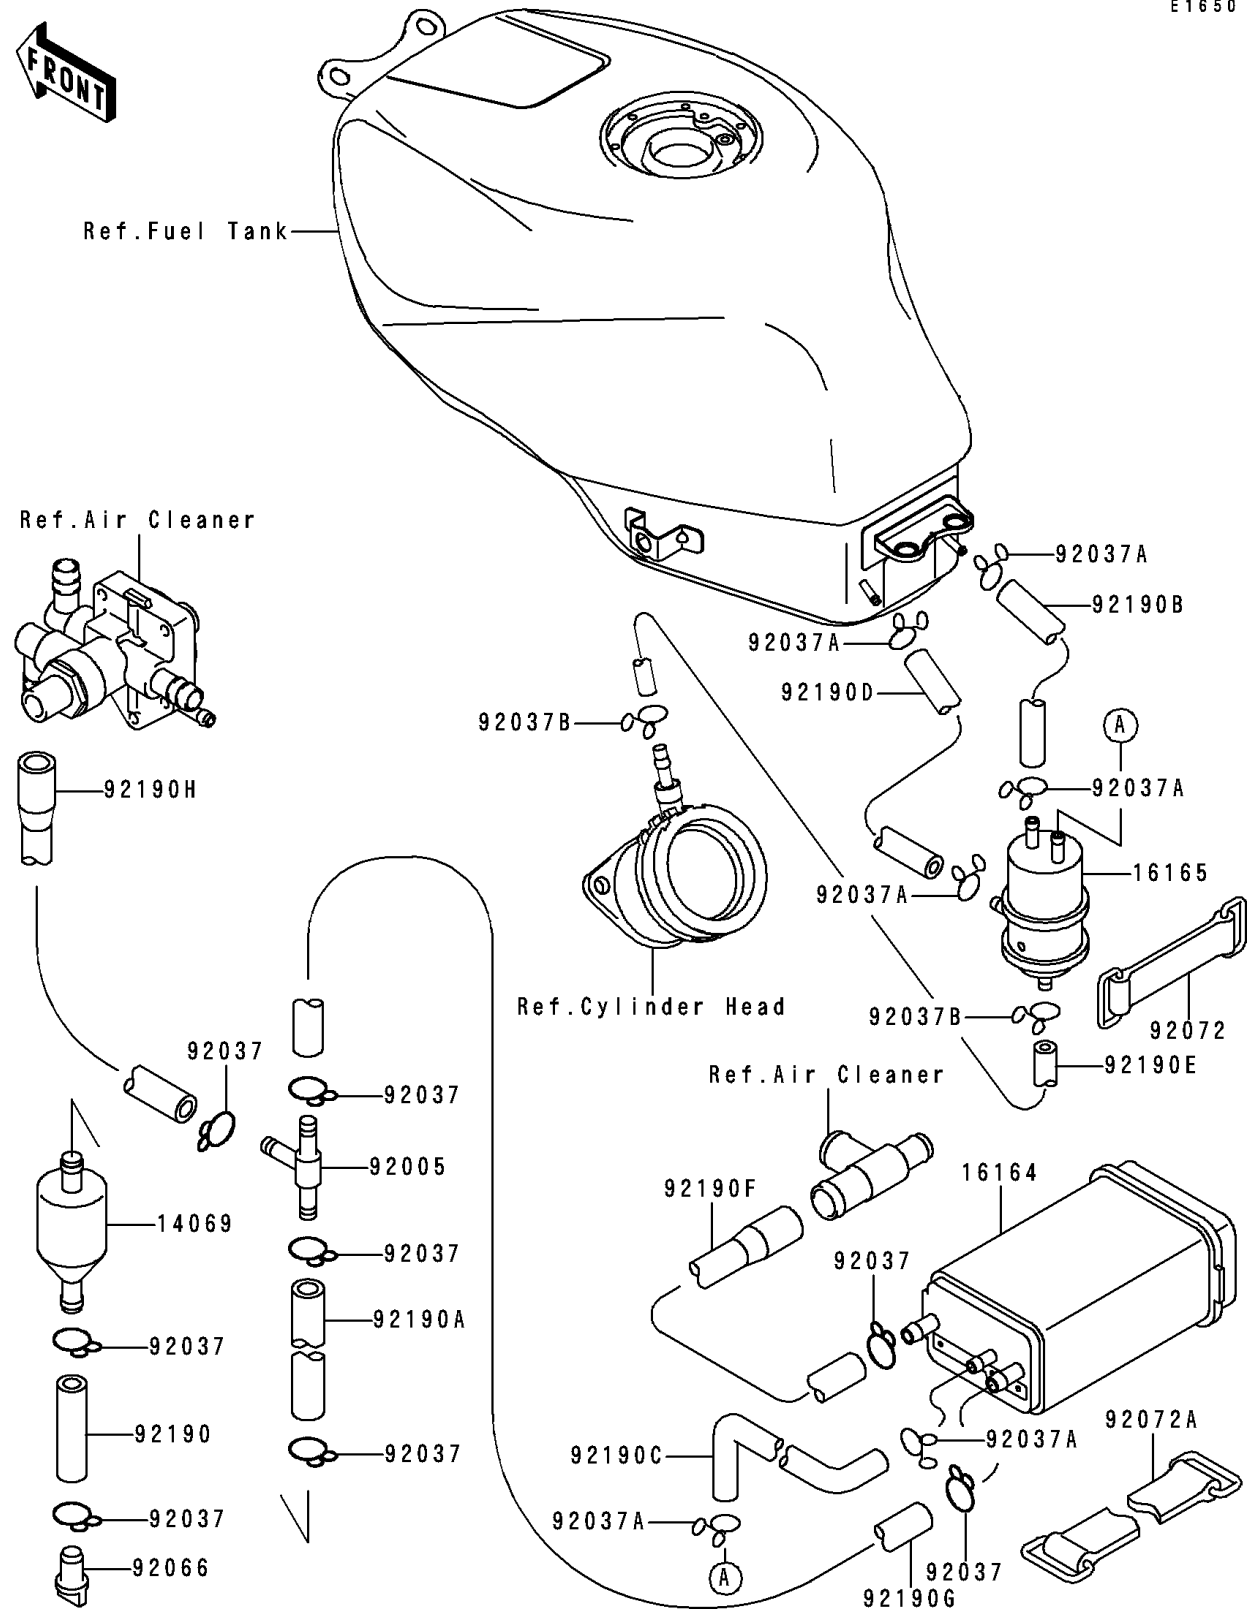

1997 Ninja® ZX™-6R PARTS DIAGRAM

Fuel Evaporative System

E1650

1997 Ninja® ZX™ -6R PARTS LIST

Fuel Evaporative System

| ITEM NAME | PART NUMBER | QUANTITY |
|---|-------------|----------|
| BREATHER (Ref # 14069) | 14069-1051 | 1 |
| CANISTER (Ref # 16164) | 16164-1052 | 1 |
| SEPARATOR (Ref # 16165) | 16165-1001 | 1 |
| FITTING,T-TYPE (Ref # 92005) | 92005-1119 | 1 |
| CLAMP,HOSE (Ref # 92037) | 92037-1104 | 8 |
| CLAMP,TUBE (Ref # 92037A) | 92037-147 | 6 |
| CLAMP (Ref # 92037B) | 92037-1712 | 2 |
| PLUG,DRAIN (Ref # 92066) | 92066-1211 | 1 |
| BAND,L=50 (Ref # 92072) | 92072-066 | 1 |
| BAND,CANISTER (Ref # 92072A) | 92072-1324 | 1 |
| TUBE,7X12X45 (Ref # 92190) | 92190-1200 | 1 |
| TUBE,8X13X370 (Ref # 92190A) | 92190-1325 | 1 |
| TUBE,TANK-SEPARATOR,BLUE (Ref # 92190B) | 92190-1590 | 1 |
| TUBE,SEPARATOR-CAN,BLUE (Ref # 92190C) | 92190-1591 | 1 |
| TUBE,TANK-SEPARATOR,RED (Ref # 92190D) | 92190-1592 | 1 |
| TUBE,SEPARATOR-CAB,WHITE (Ref # 92190E) | 92190-1593 | 1 |
| TUBE,CANISTER-FILTER,GREEN (Ref # 92190F) | 92190-1594 | 1 |
| TUBE,FITING-CANIST,YELLOW (Ref # 92190G) | 92190-1595 | 1 |
| TUBE,FITING-VALVE,YELLOW (Ref # 92190H) | 92190-1596 | 1 |