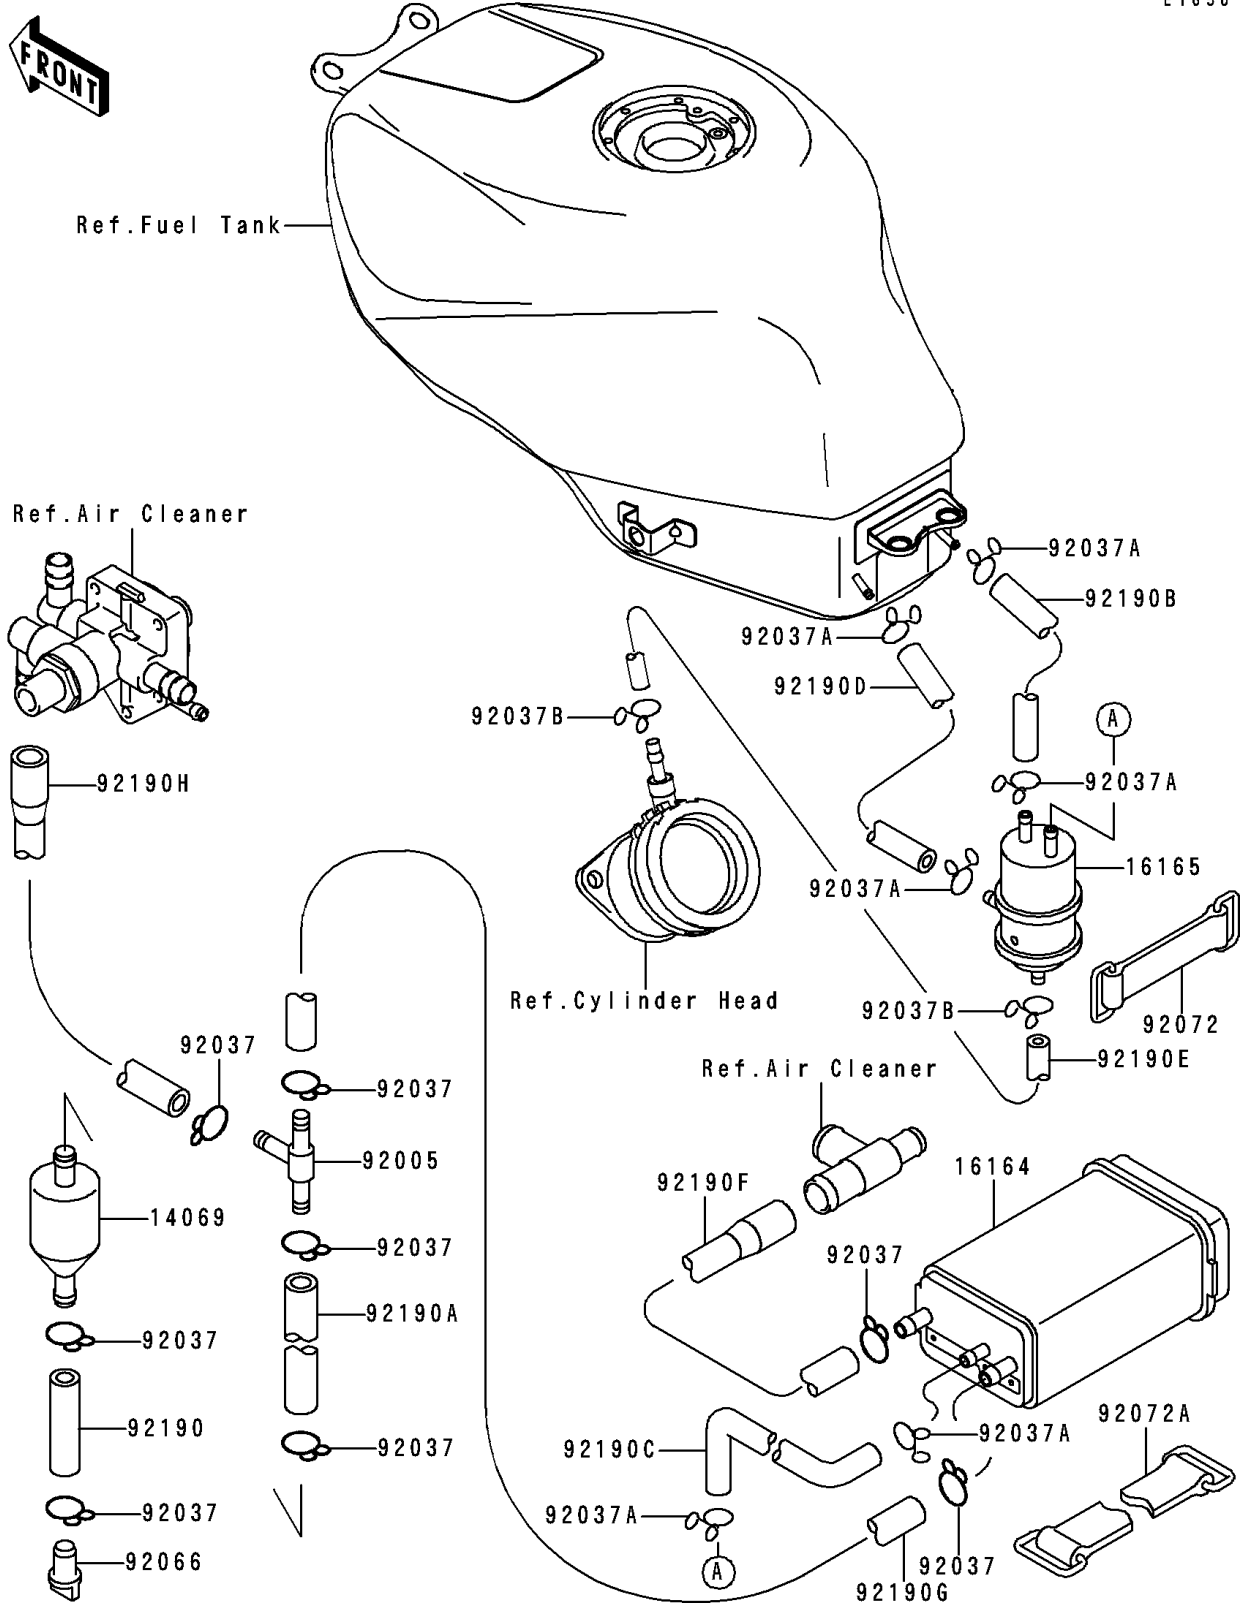

## 1996 Ninja® ZX™-6R PARTS DIAGRAM

Fuel Evaporative System

E1650

## 1996 Ninja® ZX™-6R PARTS LIST

Fuel Evaporative System

ITEM NAME	PART NUMBER	QUANTITY
BREATHER (Ref # 14069)	14069-1051	1
CANISTER (Ref # 16164)	16164-1052	1
SEPARATOR (Ref # 16165)	16165-1001	1
FITTING,T-TYPE (Ref # 92005)	92005-1119	1
CLAMP,HOSE (Ref # 92037)	92037-1104	1
CLAMP,TUBE (Ref # 92037A)	92037-147	1
CLAMP (Ref # 92037B)	92037-1712	1
PLUG,DRAIN (Ref # 92066)	92066-1211	1
BAND,L=50 (Ref # 92072)	92072-066	1
BAND,CANISTER (Ref # 92072A)	92072-1324	1
TUBE,7X12X45 (Ref # 92190)	92190-1200	1
TUBE,8X13X370 (Ref # 92190A)	92190-1325	1
TUBE,TANK-SEPARATOR,BLUE (Ref # 92190B)	92190-1590	1
TUBE,SEPARATOR-CAN,BLUE (Ref # 92190C)	92190-1591	1
TUBE,TANK-SEPARATOR,RED (Ref # 92190D)	92190-1592	1
TUBE,SEPARATOR-CAB,WHITE (Ref # 92190E)	92190-1593	1
TUBE,CANISTER-FILTER,GREEN (Ref # 92190F)	92190-1594	1
TUBE,FITING-CANIST,YELLOW (Ref # 92190G)	92190-1595	1
TUBE,FITING-VALVE,YELLOW (Ref # 92190H)	92190-1596	1