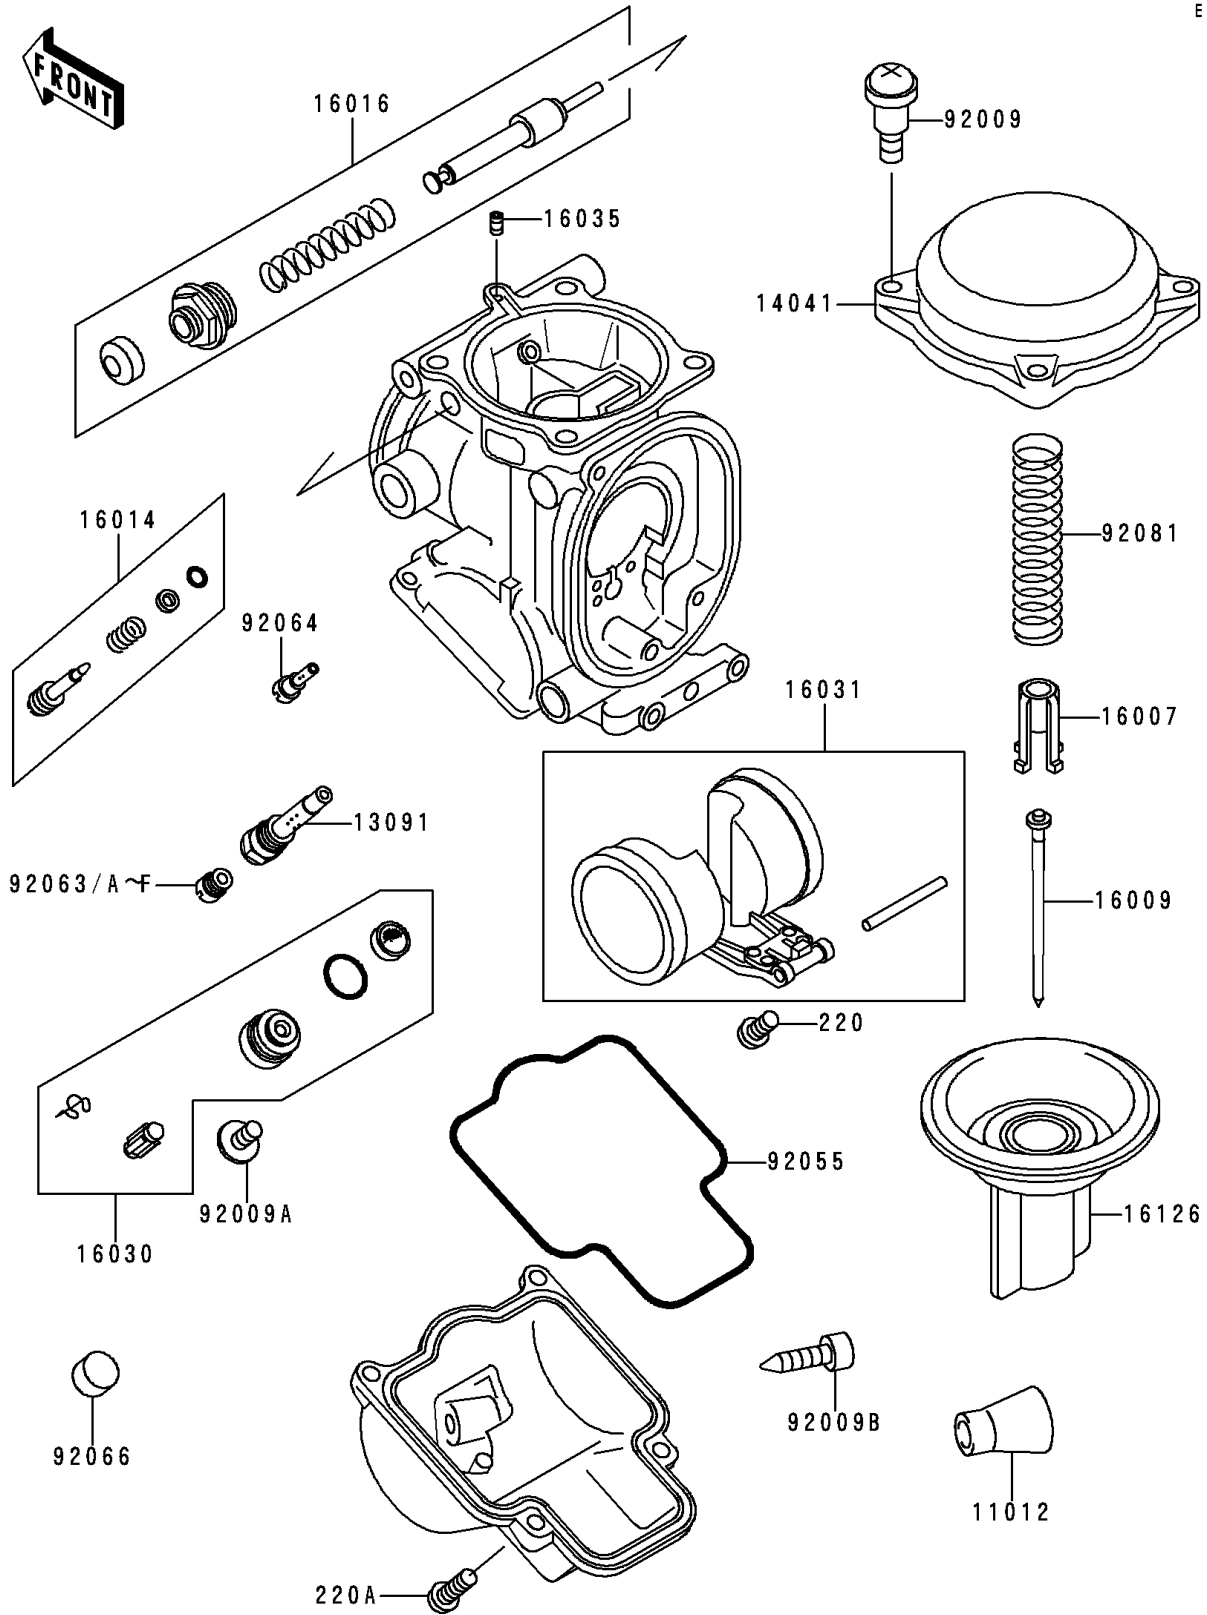

## 1996 Ninja® ZX™-6R PARTS DIAGRAM

Carburetor Parts

E1612

## 1996 Ninja® ZX™-6R PARTS LIST

### Carburetor Parts

ITEM NAME	PART NUMBER	QUANTITY
SCREW-PAN-CROS (Ref # 220)	220D0408	1
SCREW-PAN-CROS (Ref # 220A)	220D0414	1
CAP,DRAIN SCREW (Ref # 11012)	11012-1675	1
HOLDER,NEEDLE JET (Ref # 13091)	13091-1924	1
CAP-CHAMBER,MIXING (Ref # 14041)	14041-1091	1
SEAT-SPRING,VALVE (Ref # 16007)	16007-1117	1
NEEDLE-JET,N1VV (Ref # 16009)	16009-1863	1
SCREW-PILOT AIR (Ref # 16014)	16014-1091	1
PLUNGER,STARTER (Ref # 16016)	16016-1090	1
VALVE-FLOAT (Ref # 16030)	16030-1083	1
FLOAT (Ref # 16031)	16031-1080	1
JET-AIR,LEAK (Ref # 16035)	16035-1055	1
VALVE,VACUUM (Ref # 16126)	16126-1253	1
SCREW,4X4.4 (Ref # 92009)	92009-1549	1
SCREW,4X8 (Ref # 92009A)	92009-1550	1
SCREW,DRAIN,M6X0.75 (Ref # 92009B)	92009-1551	1
RING-O,FLOAT CHAMBER (Ref # 92055)	92055-1426	1
JET-MAIN,#140 (Ref # 92063)	92063-1013	1
JET-MAIN,#142 (Ref # 92063A)	92063-1016	1
JET-MAIN,#145 (Ref # 92063B)	92063-1017	1
JET-MAIN,#148 (Ref # 92063C)	92063-1324	1
JET-MAIN,#150 (Ref # 92063D)	92063-1330	1
JET-MAIN,#152 (Ref # 92063E)	92063-1331	1
JET-MAIN,#155 (Ref # 92063F)	92063-1332	1
JET-PILOT,#35 (Ref # 92064)	92064-1101	1
SPRING,VACUUM VALVE (Ref # 92081)	92081-1874	1
PLUG,PILOT AIR SCREW,6.9X2 (Ref # 92066)	92066-1051	1