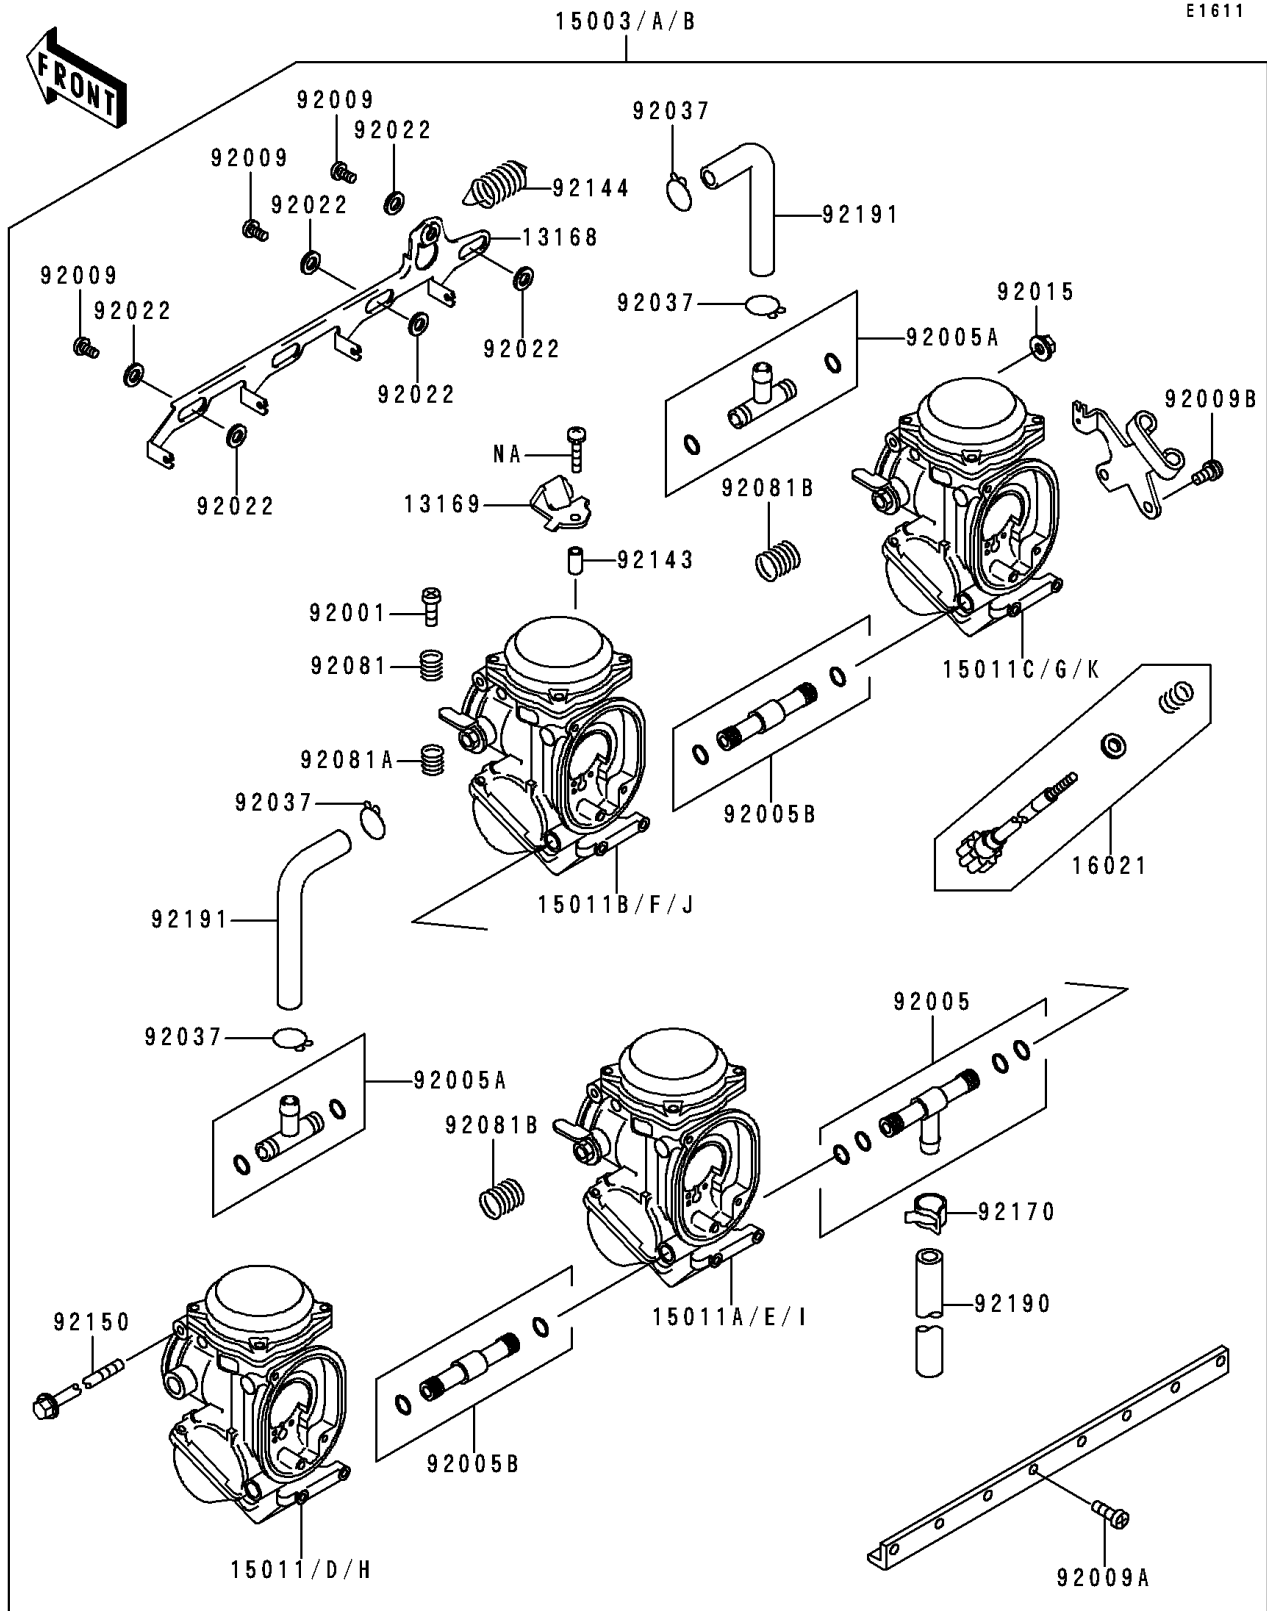

# 1997 Ninja® ZX™ -6R PARTS DIAGRAM

Carburetor

## Carburetor

ITEM NAME	PART NUMBER	QUANTITY
LEVER,STARTER (Ref # 13168)	13168-1483	1
PLATE,STARTER CABLE (Ref # 13169)	13169-1965	1
SCREW-THROTTLE STOP (Ref # 16021)	16021-1205	1
BOLT,THROTTLE ADJUST (Ref # 92001)	92001-1998	3
FITTING (Ref # 92005)	92005-1294	1
FITTING (Ref # 92005A)	92005-1306	2
FITTING (Ref # 92005B)	92005-1312	2
SCREW (Ref # 92009)	92009-1262	3
SCREW,5X14 (Ref # 92009A)	92009-1591	8
SCREW (Ref # 92009B)	92009-1597	1
NUT,FLANGED,5MM (Ref # 92015)	92015-1259	1
WASHER,6.1X11X0.8,POLYACETAL (Ref # 92022)	92022-1199	6
CLAMP,TUBE (Ref # 92037)	92037-1531	4
SPRING,THROTTLE ADJUST UPP (Ref # 92081)	92081-1620	3
SPRING,THROTTLE ADJUST LWR (Ref # 92081A)	92081-1621	3
SPRING,THROTTLE ADJUST CNT (Ref # 92081B)	92081-1622	2
COLLAR,4X5.2X9.6 (Ref # 92143)	92143-1265	1
SPRING,STARTER LEVER (Ref # 92144)	92144-1547	1
BOLT,5X305 (Ref # 92150)	92150-1211	1
CLAMP,TUBE (Ref # 92170)	92170-1051	1
TUBE,7.3X12.5X380 (Ref # 92190)	92190-1410	1
TUBE,7X11X10 (Ref # 92191)	92191-1013	2
CARBURETOR-ASSY (Ref # 15003A)	15003-1217	1
CARBURETOR-ASSY (Ref # 15003B)	15003-1218	1
CARBURETOR,LH,OUTSIDE (Ref # 15011D)	15011-1073	1
CARBURETOR,LH,INSIDE (Ref # 15011E)	15011-1074	1
CARBURETOR,RH,INSIDE (Ref # 15011F)	15011-1075	1
CARBURETOR,RH,OUTSIDE (Ref # 15011G)	15011-1076	1
CARBURETOR,LH,OUTSIDE (Ref # 15011H)	15011-1077	1

## Carburetor

ITEM NAME	PART NUMBER	QUANTITY
CARBURETOR,LH,INSIDE (Ref # 15011I)	15011-1078	1
CARBURETOR,RH,INSIDE (Ref # 15011J)	15011-1079	1
CARBURETOR,RH,OUTSIDE (Ref # 15011K)	15011-1080	1