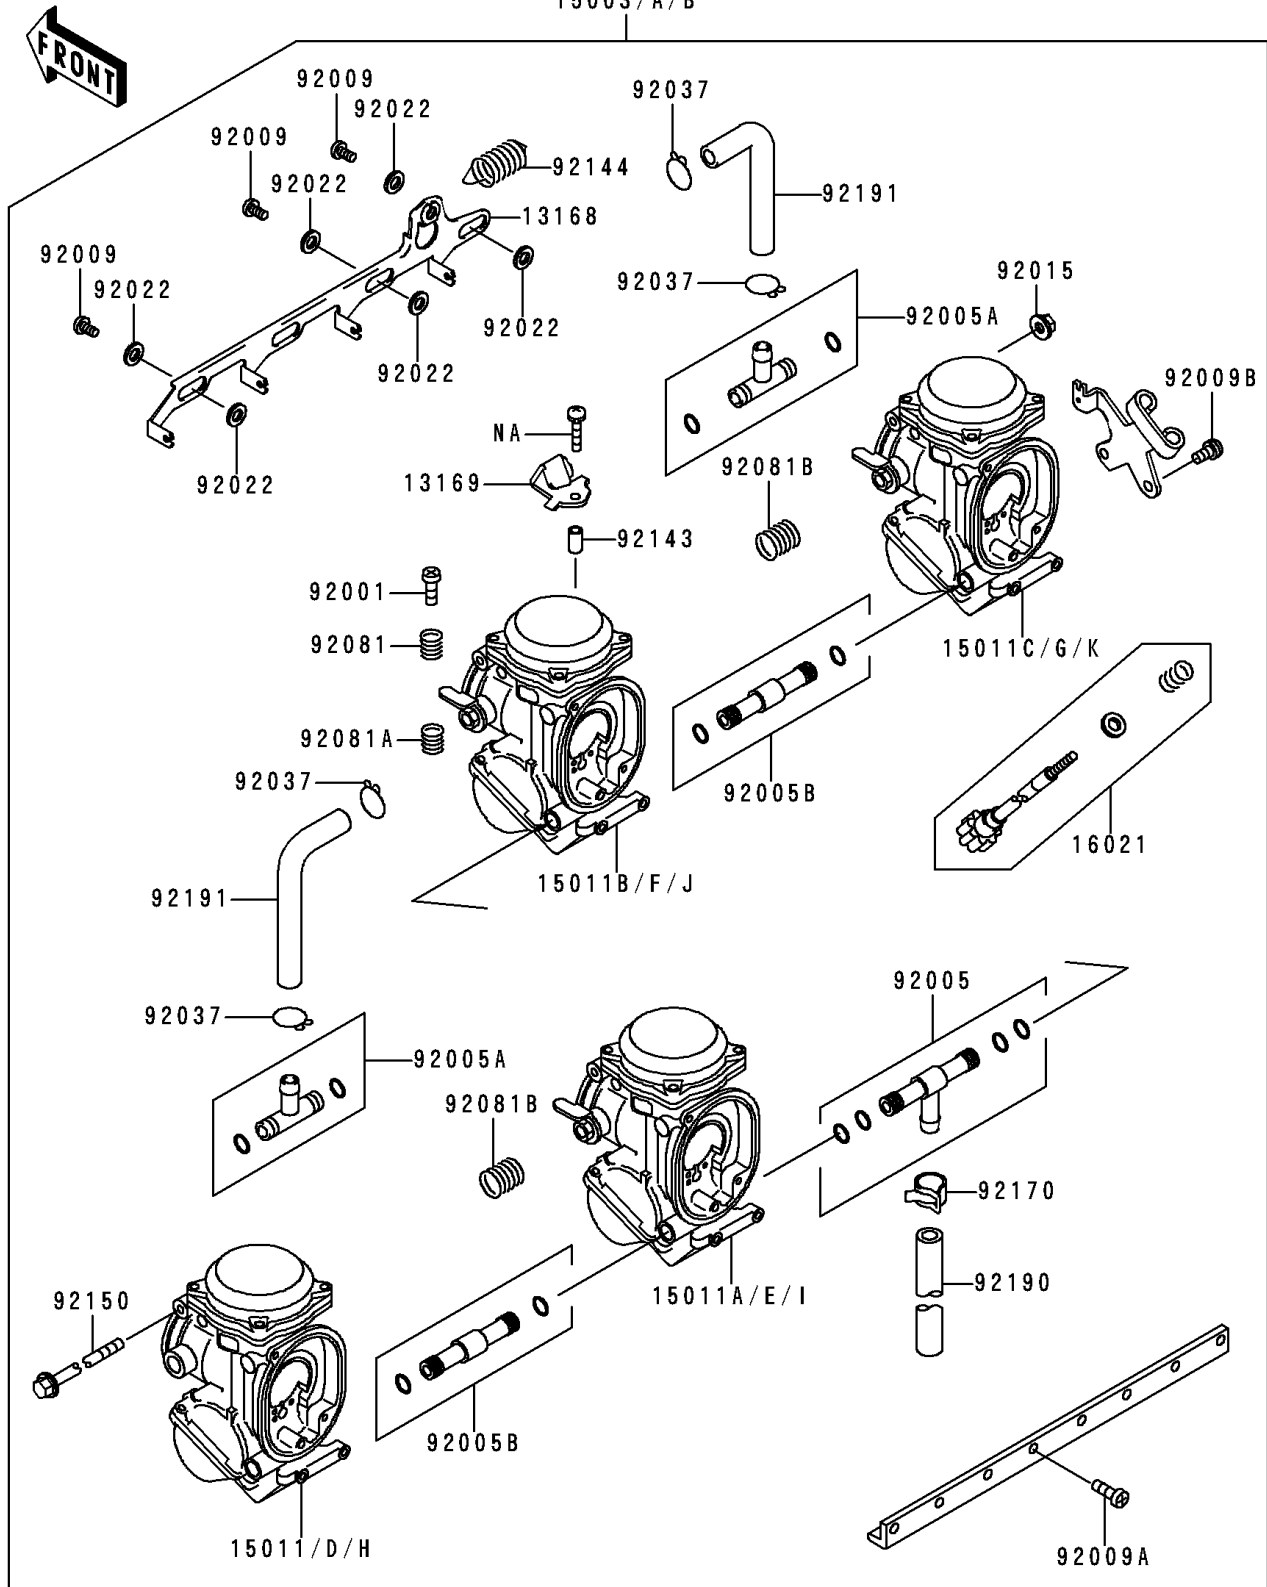

1996 Ninja® ZX™-6R PARTS DIAGRAM

Carburetor

15003/A/B

E1611

1996 Ninja® ZX™-6R PARTS LIST

Carburetor

ITEM NAME	PART NUMBER	QUANTITY
LEVER,STARTER (Ref # 13168)	13168-1483	1
PLATE,STARTER CABLE (Ref # 13169)	13169-1965	1
SCREW-THROTTLE STOP (Ref # 16021)	16021-1205	1
BOLT,THROTTLE ADJUST (Ref # 92001)	92001-1998	1
FITTING (Ref # 92005)	92005-1294	1
FITTING (Ref # 92005A)	92005-1306	1
FITTING (Ref # 92005B)	92005-1312	1
SCREW (Ref # 92009)	92009-1262	1
SCREW,5X14 (Ref # 92009A)	92009-1591	1
SCREW (Ref # 92009B)	92009-1597	1
NUT,FLANGED,5MM (Ref # 92015)	92015-1259	1
WASHER,6.1X11X0.8,POLYACETAL (Ref # 92022)	92022-1199	1
CLAMP,TUBE (Ref # 92037)	92037-1531	1
SPRING,THROTTLE ADJUST UPP (Ref # 92081)	92081-1620	1
SPRING,THROTTLE ADJUST LWR (Ref # 92081A)	92081-1621	1
SPRING,THROTTLE ADJUST CNT (Ref # 92081B)	92081-1622	1
COLLAR,4X5.2X9.6 (Ref # 92143)	92143-1265	1
SPRING,STARTER LEVER (Ref # 92144)	92144-1547	1
BOLT,5X305 (Ref # 92150)	92150-1211	1
CLAMP,TUBE (Ref # 92170)	92170-1051	1
TUBE,7.3X12.5X380 (Ref # 92190)	92190-1410	1
TUBE,7X11X10 (Ref # 92191)	92191-1013	1
CARBURETOR-ASSY (Ref # 15003)	15003-1216	1
CARBURETOR-ASSY (Ref # 15003A)	15003-1217	1
CARBURETOR-ASSY (Ref # 15003B)	15003-1218	1
CARBURETOR,LH,OUTSIDE (Ref # 15011)	15011-1069	1
CARBURETOR,LH,INSIDE (Ref # 15011A)	15011-1070	1
CARBURETOR,RH,INSIDE (Ref # 15011B)	15011-1071	1
CARBURETOR,RH,OUTSIDE (Ref # 15011C)	15011-1072	1

1996 Ninja® ZX™-6R PARTS LIST

Carburetor

ITEM NAME	PART NUMBER	QUANTITY
CARBURETOR,LH,OUTSIDE (Ref # 15011D)	15011-1073	1
CARBURETOR,LH,INSIDE (Ref # 15011E)	15011-1074	1
CARBURETOR,RH,INSIDE (Ref # 15011F)	15011-1075	1
CARBURETOR,RH,OUTSIDE (Ref # 15011G)	15011-1076	1
CARBURETOR,LH,OUTSIDE (Ref # 15011H)	15011-1077	1
CARBURETOR,LH,INSIDE (Ref # 15011I)	15011-1078	1
CARBURETOR,RH,INSIDE (Ref # 15011J)	15011-1079	1
CARBURETOR,RH,OUTSIDE (Ref # 15011K)	15011-1080	1