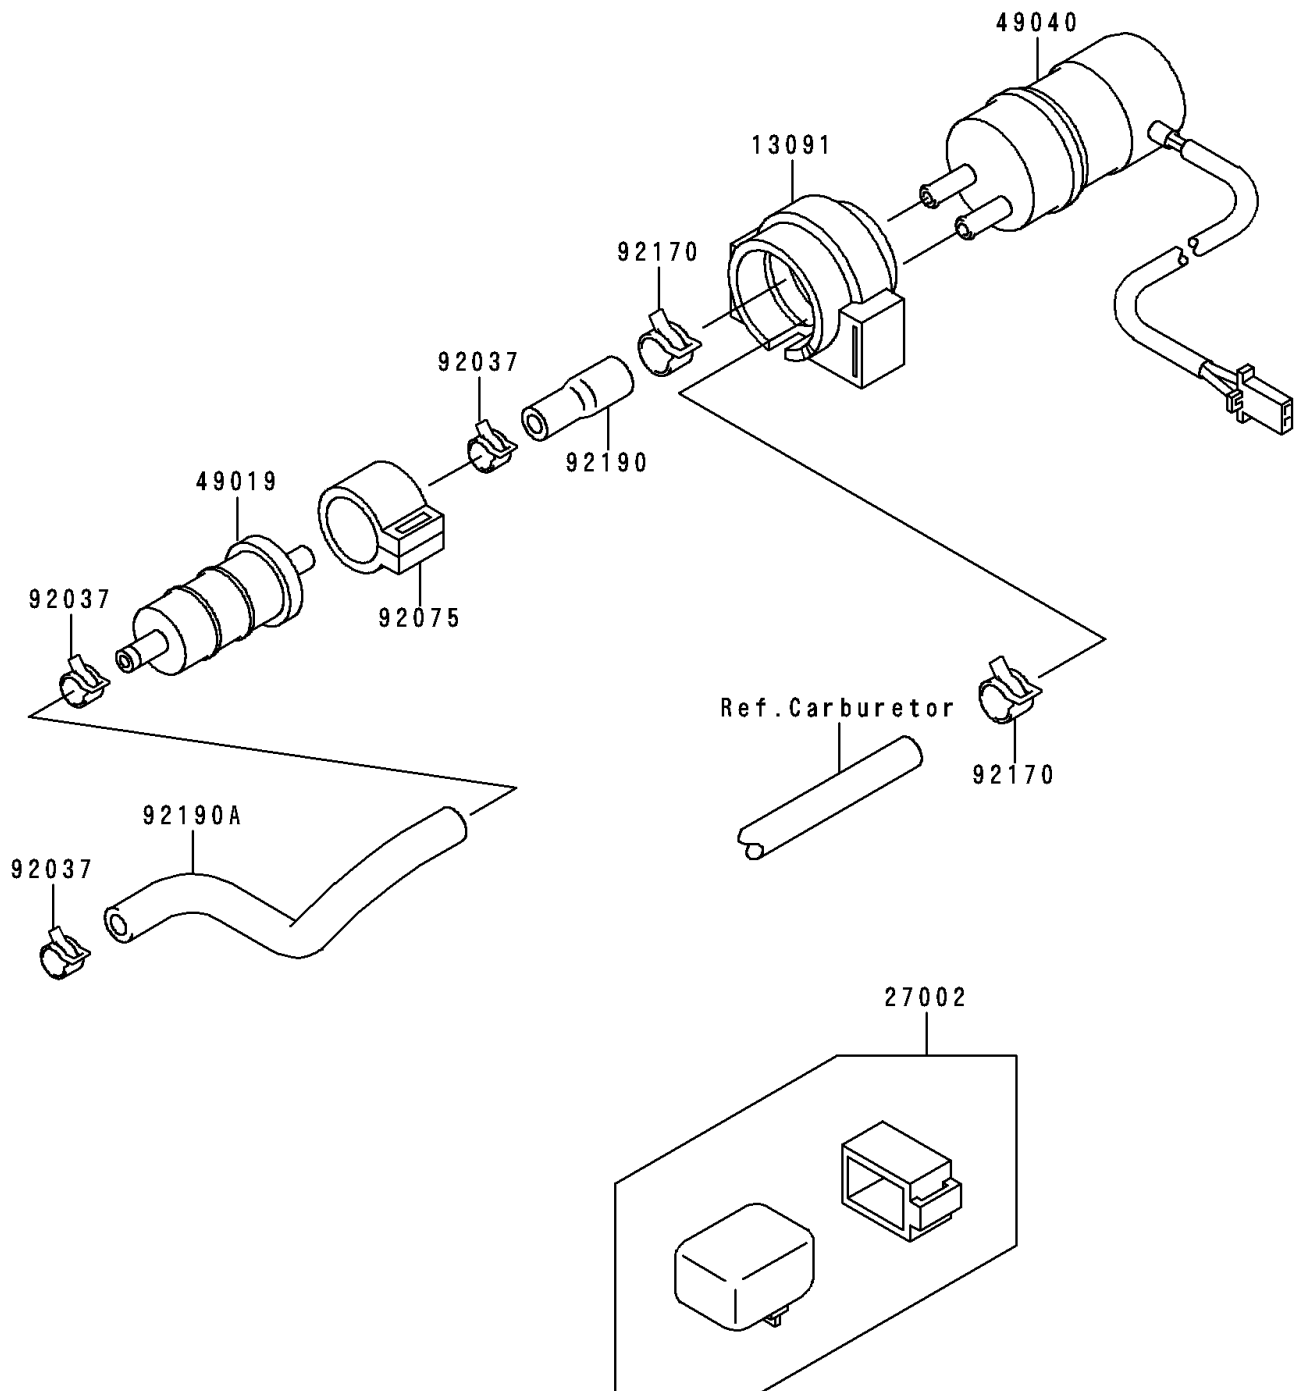

## 1996 Ninja® ZX™-6R PARTS DIAGRAM

Fuel Pump

E1520

## 1996 Ninja® ZX™-6R PARTS LIST

Fuel Pump

ITEM NAME	PART NUMBER	QUANTITY
HOLDER (Ref # 13091)	13091-1512	1
RELAY-ASSY (Ref # 27002)	27002-1065	1
FILTER-FUEL (Ref # 49019)	49019-1055	1
PUMP-FUEL (Ref # 49040)	49040-1061	1
CLAMP (Ref # 92037)	92037-1181	1
DAMPER,FUEL FILTER (Ref # 92075)	92075-1853	1
CLAMP (Ref # 92170)	92170-1118	1
TUBE (Ref # 92190)	92190-1153	1
TUBE (Ref # 92190A)	92190-1579	1