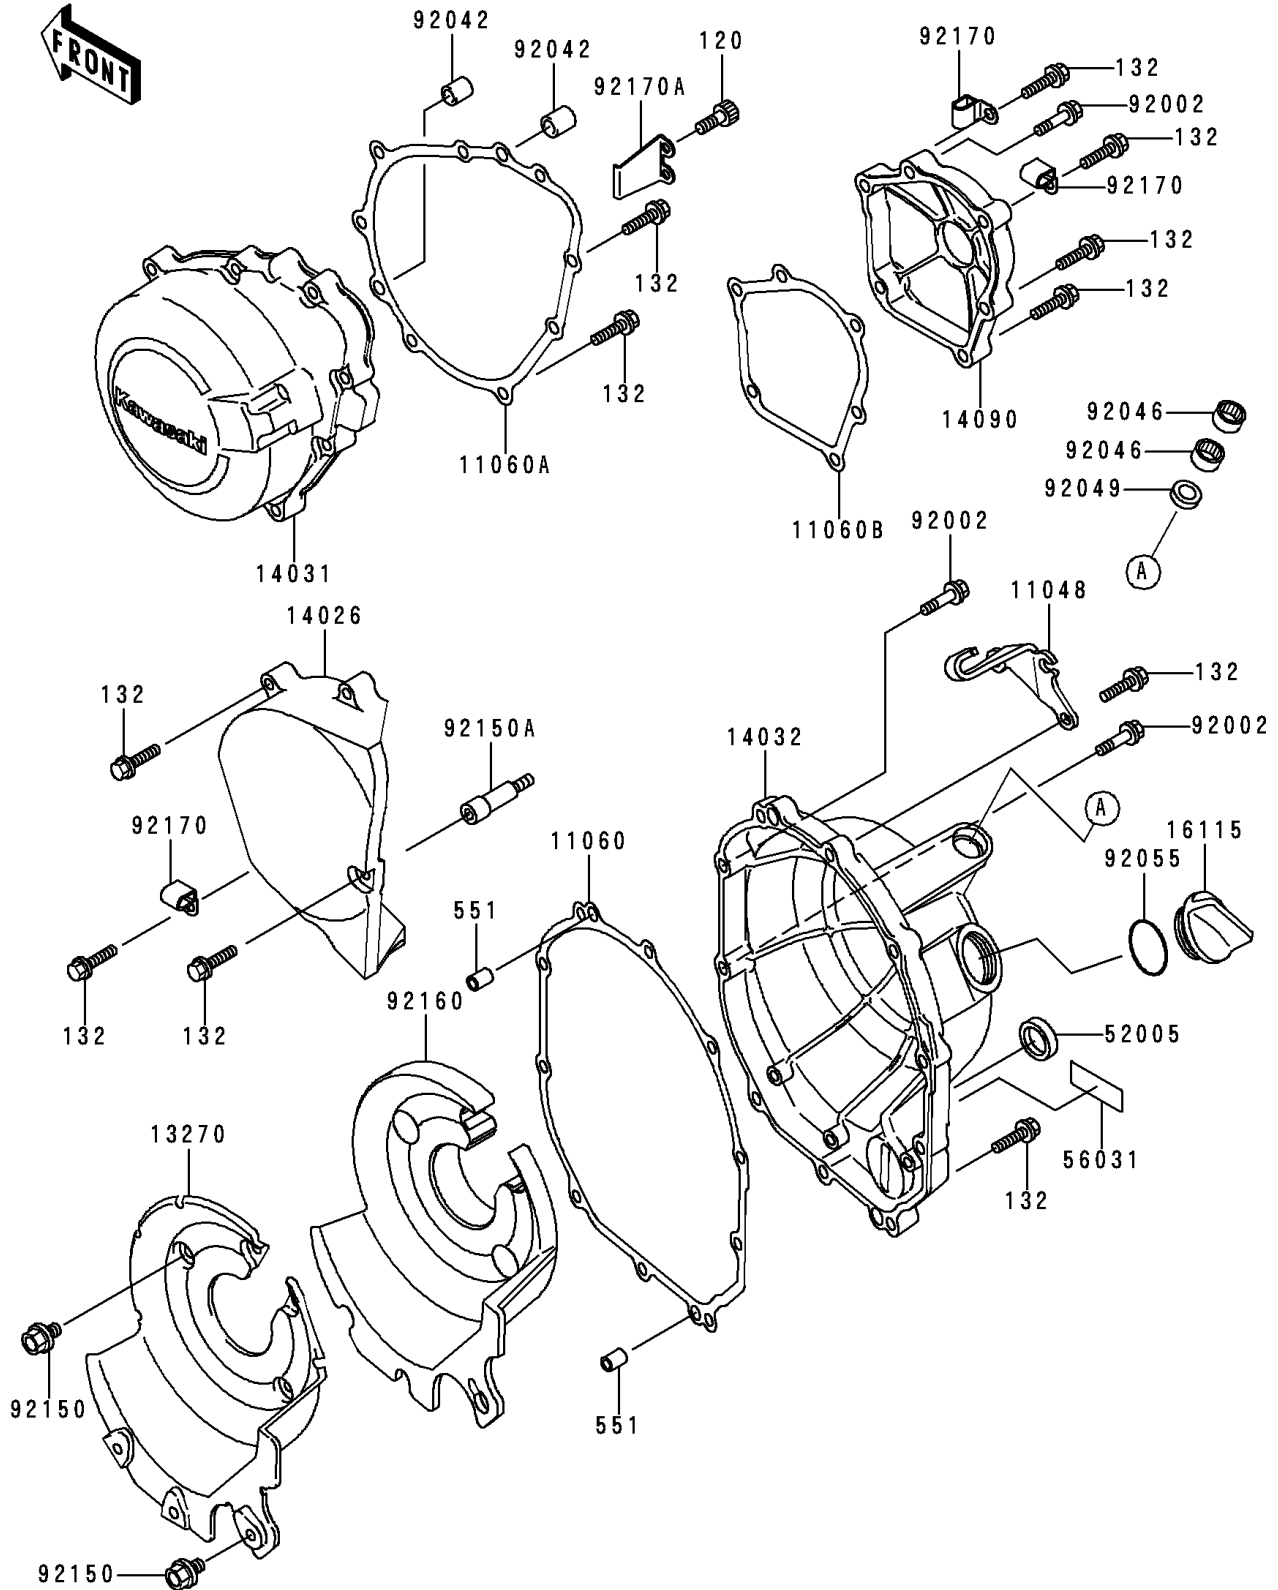

# 1997 Ninja® ZX™-6R PARTS DIAGRAM

Engine Cover(s)

E1431

# 1997 Ninja® ZX™-6R PARTS LIST

Engine Cover(s)

ITEM NAME	PART NUMBER	QUANTITY
BOLT-SOCKET (Ref # 120)	120P0512	2
BOLT-FLANGED-SMALL (Ref # 132)	132J0630	26
PIN-DOWEL,8X14 (Ref # 551)	551A0814	2
BRACKET,CLUTCH COVER (Ref # 11048)	11048-1852	1
GASKET (Ref # 11060)	11060-1672	1
GASKET,GENERATOR COVER (Ref # 11060A)	11060-1673	1
GASKET,PULSING COVER (Ref # 11060B)	11060-1674	1
PLATE,CLUTCH COVER (Ref # 13270)	13270-1350	1
COVER-CHAIN (Ref # 14026)	14026-1234	1
COVER-GENERATOR (Ref # 14031)	14031-1307	1
COVER-CLUTCH (Ref # 14032)	14032-1400	1
COVER,PULSING (Ref # 14090)	14090-1521	1
CAP-OIL FILLER (Ref # 16115)	16115-1009	1
GAUGE,OIL LEVEL (Ref # 52005)	52005-1057	1
LABEL-MANUAL,OIL CAPACITY (Ref # 56031)	56031-1895	1
BOLT,6X30 (Ref # 92002)	92002-1534	3
PIN,DOWEL,6.3X8X14 (Ref # 92042)	92042-007	2
BEARING-NEEDLE,HK1210 (Ref # 92046)	92046-1010	2
SEAL-OIL,TB12205.5 (Ref # 92049)	92049-1271	1
RING-O,31.5X2.6 (Ref # 92055)	92055-049	1
BOLT,5X8 (Ref # 92150)	92150-1406	7
BOLT (Ref # 92150A)	92150-1889	1
DAMPER,CLUTCH COVER (Ref # 92160)	92160-1554	1
CLAMP (Ref # 92170)	92170-1577	3
CLAMP (Ref # 92170A)	92170-1579	1