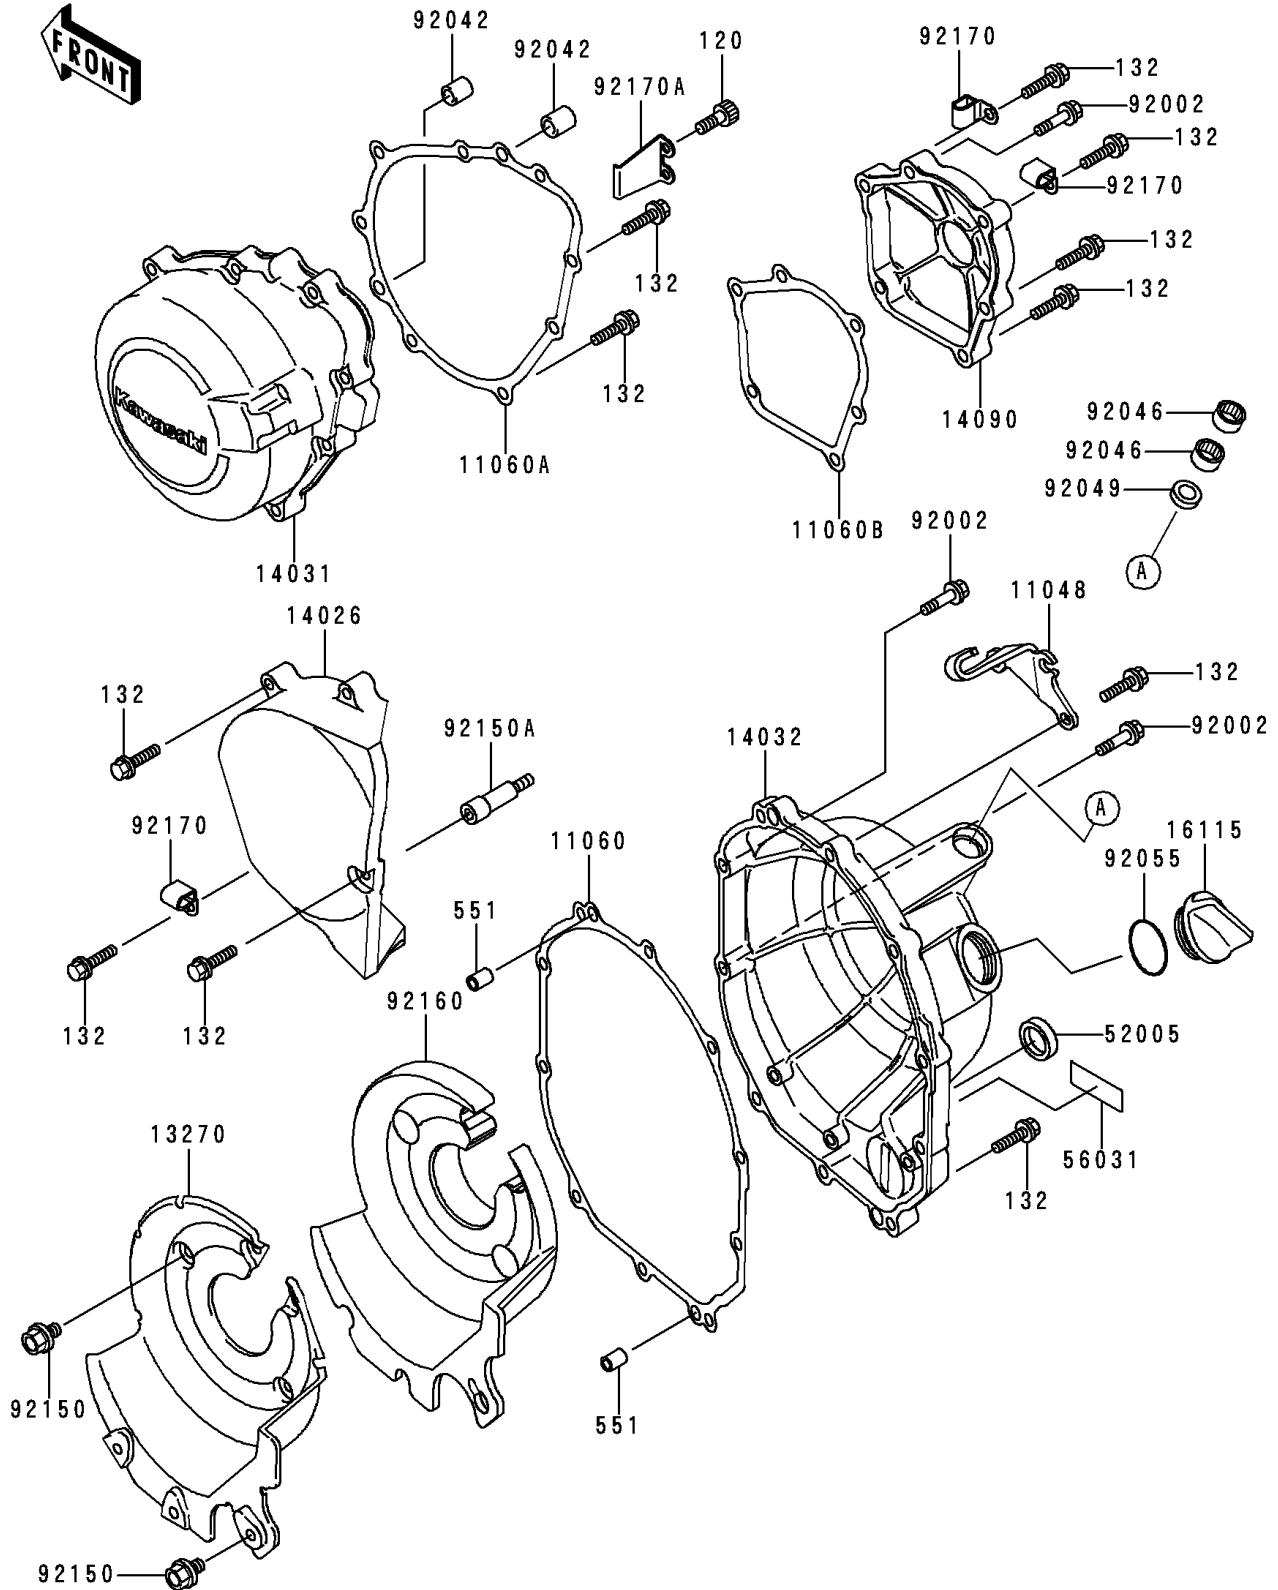

1996 Ninja® ZX™-6R PARTS DIAGRAM

Engine Cover(s)

E1431

1996 Ninja® ZX™-6R PARTS LIST

Engine Cover(s)

ITEM NAME	PART NUMBER	QUANTITY
BOLT-SOCKET (Ref # 120)	120P0512	1
BOLT-FLANGED-SMALL (Ref # 132)	132J0630	1
PIN-DOWEL,8X14 (Ref # 551)	551A0814	1
BRACKET,CLUTCH COVER (Ref # 11048)	11048-1852	1
GASKET (Ref # 11060)	11060-1672	1
GASKET,GENERATOR COVER (Ref # 11060A)	11060-1673	1
GASKET,PULSING COVER (Ref # 11060B)	11060-1674	1
PLATE,CLUTCH COVER (Ref # 13270)	13270-1350	1
COVER-CHAIN (Ref # 14026)	14026-1234	1
COVER-GENERATOR (Ref # 14031)	14031-1307	1
COVER-CLUTCH (Ref # 14032)	14032-1400	1
COVER,PULSING (Ref # 14090)	14090-1521	1
CAP-OIL FILLER (Ref # 16115)	16115-1009	1
GAUGE,OIL LEVEL (Ref # 52005)	52005-1057	1
LABEL-MANUAL,OIL CAPACITY (Ref # 56031)	56031-1895	1
BOLT,6X30 (Ref # 92002)	92002-1534	1
PIN,DOWEL,6.3X8X14 (Ref # 92042)	92042-007	1
BEARING-NEEDLE,HK1210 (Ref # 92046)	92046-1010	1
SEAL-OIL,TB12205.5 (Ref # 92049)	92049-1271	1
RING-O,31.5X2.6 (Ref # 92055)	92055-049	1
BOLT,5X8 (Ref # 92150)	92150-1406	1
BOLT (Ref # 92150A)	92150-1889	1
DAMPER,CLUTCH COVER (Ref # 92160)	92160-1554	1
CLAMP (Ref # 92170)	92170-1577	1
CLAMP (Ref # 92170A)	92170-1579	1