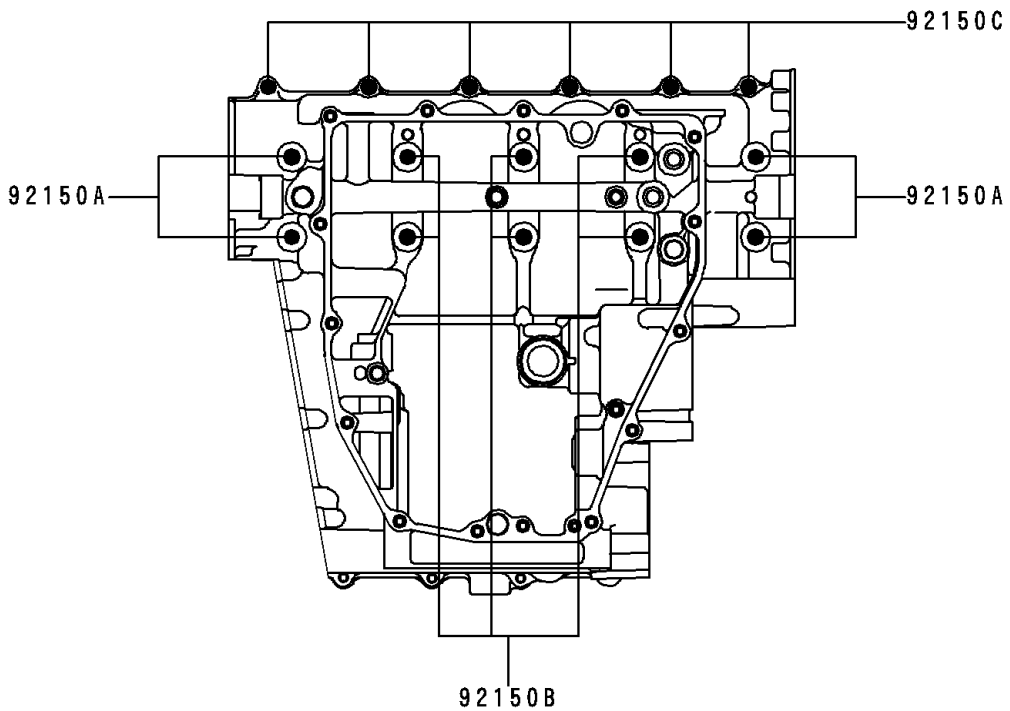

1997 Ninja® ZX™ -6R PARTS DIAGRAM

Crankcase Bolt Pattern

E1412

Upper Case

Lower Case

1997 Ninja® ZX™-6R PARTS LIST

Crankcase Bolt Pattern

ITEM NAME	PART NUMBER	QUANTITY
BOLT,6X95 (Ref # 92002)	92002-1078	2
BOLT,6X50 (Ref # 92002A)	92002-1079	1
BOLT,6X65 (Ref # 92002B)	92002-1140	2
BOLT,6X85 (Ref # 92002C)	92002-1306	1
BOLT,7X70 (Ref # 92150)	92150-1250	2
BOLT,8X99 (Ref # 92150A)	92150-1856	4
BOLT,8X76 (Ref # 92150B)	92150-1857	6
BOLT,6X35 (Ref # 92150C)	92150-1862	9