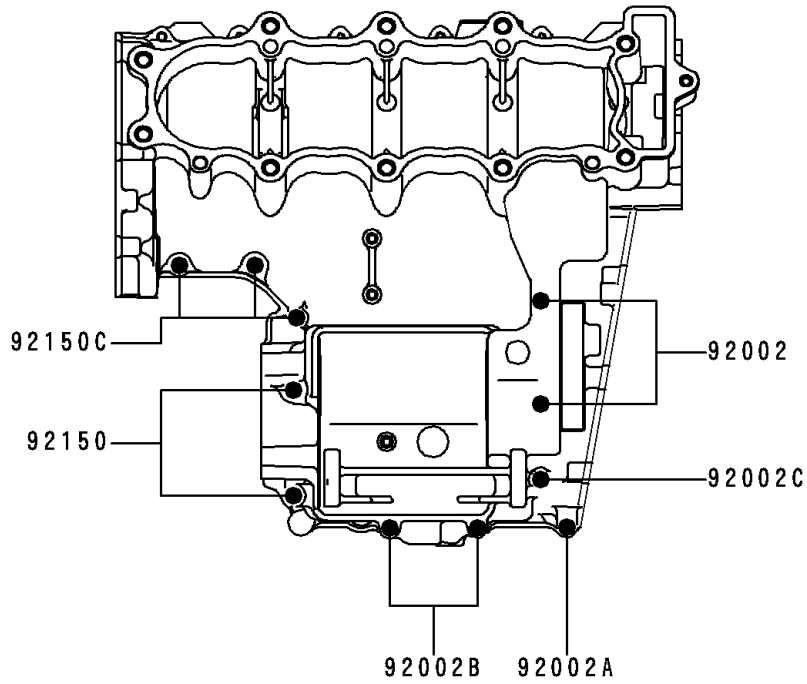

1997 Ninja® ZX™ -6R PARTS DIAGRAM

Crankcase Bolt Pattern

E1412

Upper Case

Lower Case

1997 Ninja® ZX™-6R PARTS LIST

Crankcase Bolt Pattern

ITEM NAME	PART NUMBER	QUANTITY
BOLT,6X95 (Ref # 92002)	92002-1078	2
BOLT,6X50 (Ref # 92002A)	92002-1079	1
BOLT,6X65 (Ref # 92002B)	92002-1140	2
BOLT,6X85 (Ref # 92002C)	92002-1306	1
BOLT,7X70 (Ref # 92150)	92150-1250	2
BOLT,8X99 (Ref # 92150A)	92150-1856	4
BOLT,8X76 (Ref # 92150B)	92150-1857	6
BOLT,6X35 (Ref # 92150C)	92150-1862	9