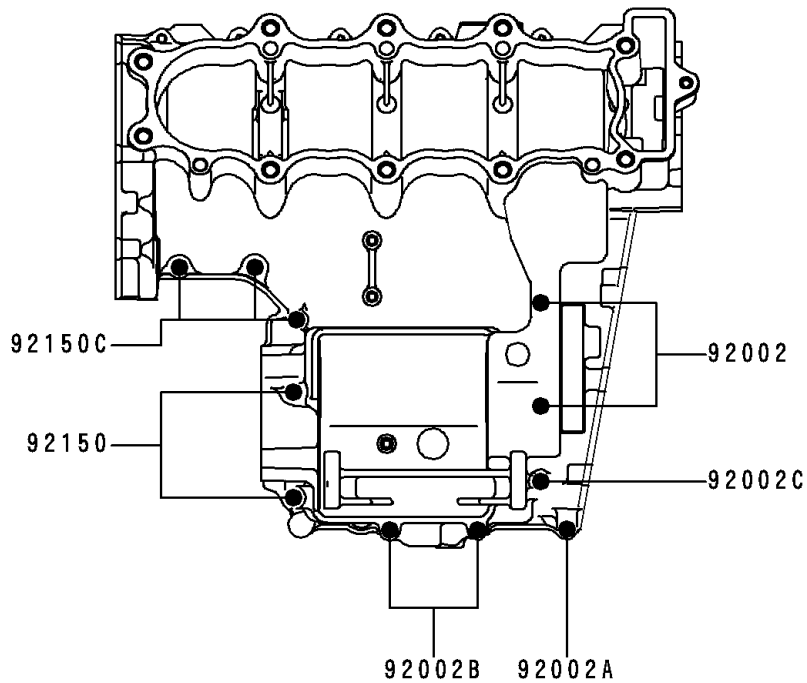

## 1996 Ninja® ZX™-6R PARTS DIAGRAM

Crankcase Bolt Pattern

E1412

Upper Case

Lower Case

## 1996 Ninja® ZX™-6R PARTS LIST

Crankcase Bolt Pattern

ITEM NAME	PART NUMBER	QUANTITY
BOLT,6X95 (Ref # 92002)	92002-1078	1
BOLT,6X50 (Ref # 92002A)	92002-1079	1
BOLT,6X65 (Ref # 92002B)	92002-1140	1
BOLT,6X85 (Ref # 92002C)	92002-1306	1
BOLT,7X70 (Ref # 92150)	92150-1250	1
BOLT,8X99 (Ref # 92150A)	92150-1856	1
BOLT,8X76 (Ref # 92150B)	92150-1857	1
BOLT,6X35 (Ref # 92150C)	92150-1862	1