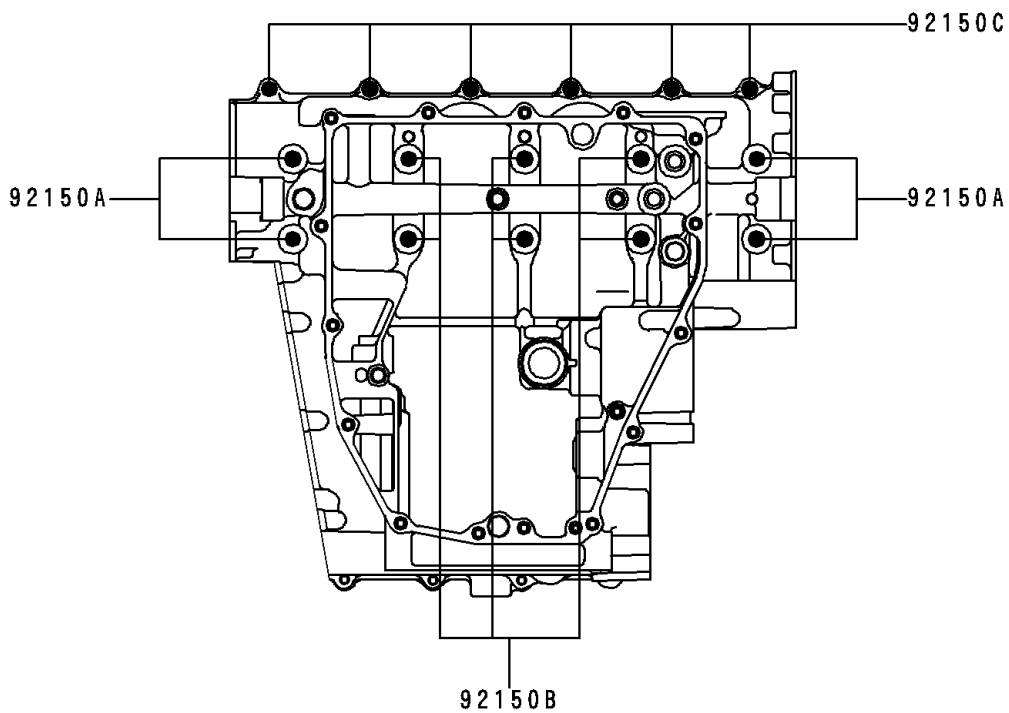

## 1996 Ninja® ZX™-6R PARTS DIAGRAM

Crankcase Bolt Pattern

E1412

Upper Case

Lower Case

## 1996 Ninja® ZX™-6R PARTS LIST

Crankcase Bolt Pattern

ITEM NAME	PART NUMBER	QUANTITY
BOLT,6X95 (Ref # 92002)	92002-1078	1
BOLT,6X50 (Ref # 92002A)	92002-1079	1
BOLT,6X65 (Ref # 92002B)	92002-1140	1
BOLT,6X85 (Ref # 92002C)	92002-1306	1
BOLT,7X70 (Ref # 92150)	92150-1250	1
BOLT,8X99 (Ref # 92150A)	92150-1856	1
BOLT,8X76 (Ref # 92150B)	92150-1857	1
BOLT,6X35 (Ref # 92150C)	92150-1862	1