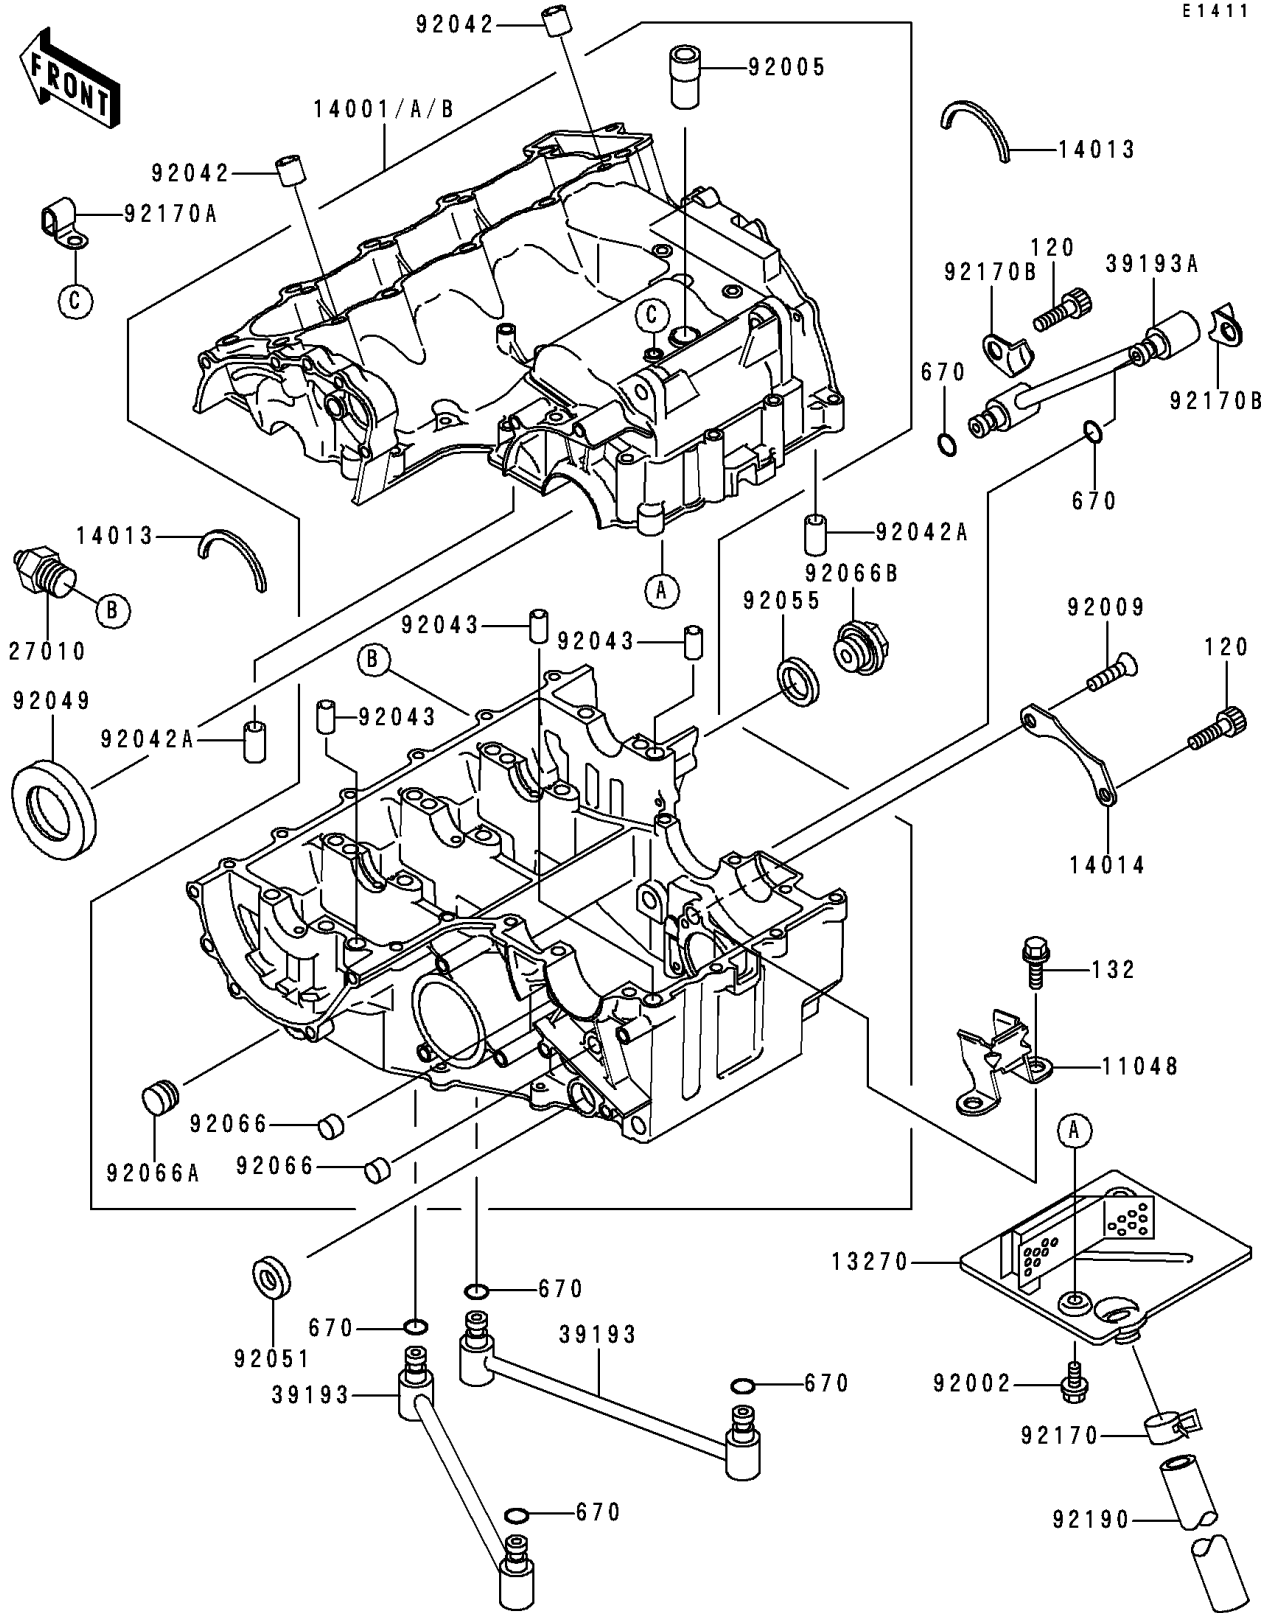

1997 Ninja® ZX™ -6R PARTS DIAGRAM

Crankcase

E1411

1997 Ninja® ZX™ -6R PARTS LIST

Crankcase

ITEM NAME	PART NUMBER	QUANTITY
BOLT-SOCKET,6X16 (Ref # 120)	120P0616	3
BOLT-FLANGED-SMALL (Ref # 132)	132H0612	2
O RING (Ref # 670)	670D1505	6
BRACKET (Ref # 11048)	11048-1851	1
PLATE,BREATHER (Ref # 13270)	13270-1349	1
SET-CRANKCASE (Ref # 14001A)	14001-1210	1
RING-POSITION (Ref # 14013)	14013-004	2
PLATE-POSITION (Ref # 14014)	14014-1123	1
SWITCH,OIL PRESSURE (Ref # 27010)	27010-1313	1
PIPE-OIL,MAIN-INPUT (Ref # 39193)	39193-1019	2
PIPE-OIL (Ref # 39193A)	39193-1020	1
BOLT,6X10 (Ref # 92002)	92002-1449	2
FITTING,BREATHER (Ref # 92005)	92005-1238	1
SCREW,6X16 (Ref # 92009)	92009-1360	1
PIN,DOWEL,6.3X8X14 (Ref # 92042)	92042-007	2
PIN,DOWEL,6X16 (Ref # 92042A)	92042-016	2
PIN (Ref # 92043)	92043-1506	3
SEAL-OIL,TC32528 (Ref # 92049)	92049-1307	1
SEAL-OIL,TB13225.5 (Ref # 92051)	92051-005	1
RING-O (Ref # 92055)	92055-1146	1
PLUG (Ref # 92066)	92066-1110	2
PLUG (Ref # 92066A)	92066-1252	1
PLUG (Ref # 92066B)	92066-1394	1
CLAMP (Ref # 92170)	92170-1167	1
CLAMP (Ref # 92170A)	92170-1514	1
CLAMP (Ref # 92170B)	92170-1578	2
TUBE,9X12X180 (Ref # 92190)	92190-1580	1