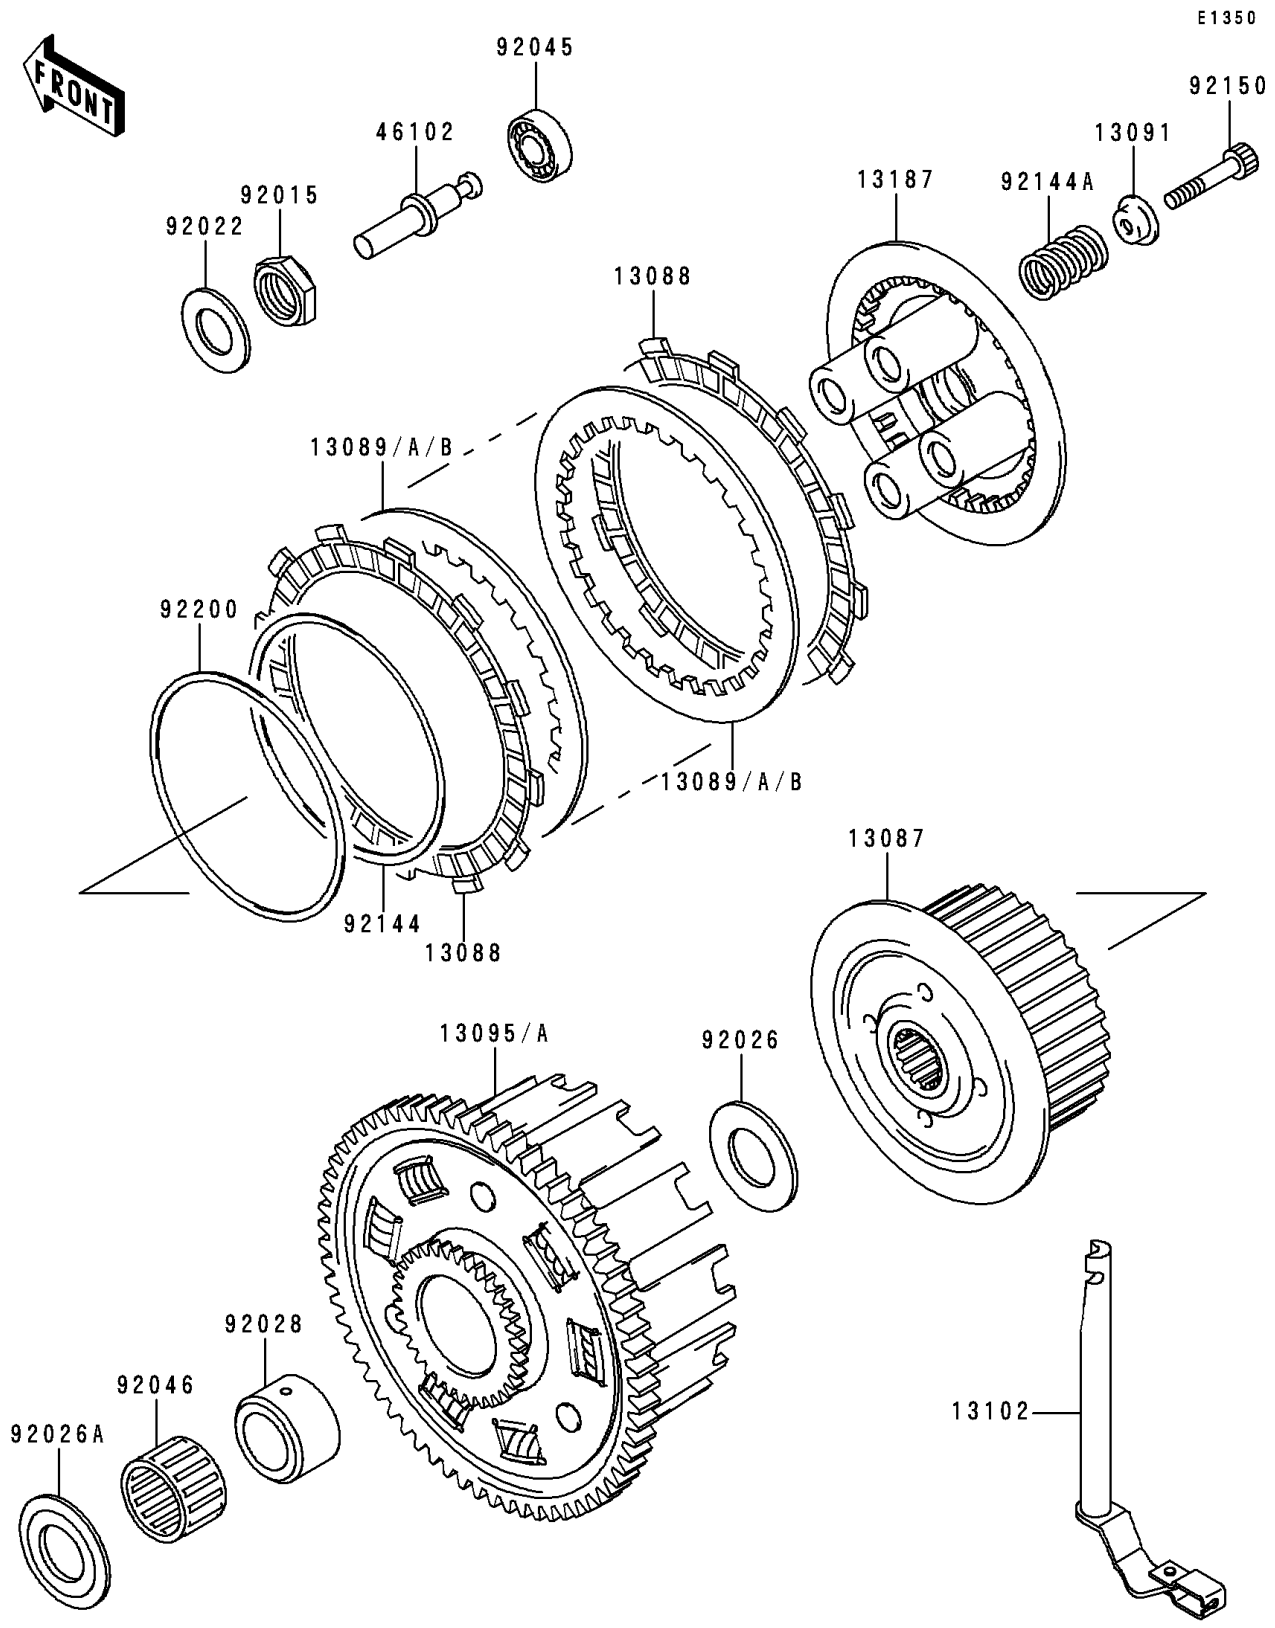

# 1997 Ninja® ZX™-6R PARTS DIAGRAM

Clutch

# 1997 Ninja® ZX™ -6R PARTS LIST

## Clutch

ITEM NAME	PART NUMBER	QUANTITY
HUB-CLUTCH (Ref # 13087)	13087-1159	1
PLATE-FRICTION (Ref # 13088)	13088-1124	9
PLATE-CLUTCH,T=2.0 (Ref # 13089)	13089-1073	AR
PLATE-CLUTCH,T=2.3 (Ref # 13089A)	13089-1084	8
PLATE-CLUTCH,T=2.6 (Ref # 13089B)	13089-1115	AR
HOLDER,CLUTCH SPRING (Ref # 13091)	13091-1041	4
HOUSING-COMP-CLUTCH (Ref # 13095A)	13095-1335	1
RELEASE-COMP-CLUTCH (Ref # 13102)	13102-1125	1
PLATE-CLUTCH OPERATING (Ref # 13187)	13187-1079	1
ROD,CLUTCH (Ref # 46102)	46102-1371	1
NUT,20MM (Ref # 92015)	92015-1555	1
WASHER (Ref # 92022)	92022-1868	1
SPACER,25.5X47X2.5 (Ref # 92026)	92026-022	1
SPACER (Ref # 92026A)	92026-1356	1
BUSHING (Ref # 92028)	92028-1741	1
BEARING-BALL,6001C3ML01 (Ref # 92045)	92045-1235	1
BEARING-NEEDLE (Ref # 92046)	92046-1231	1
SPRING,FRICTION PLATE (Ref # 92144)	92144-1854	1
SPRING,CLUTCH OPERATING (Ref # 92144A)	92144-1881	4
BOLT,CLUTCH OPERATING (Ref # 92150)	92150-1855	4
WASHER,FRICTION PLATE (Ref # 92200)	92200-1260	1