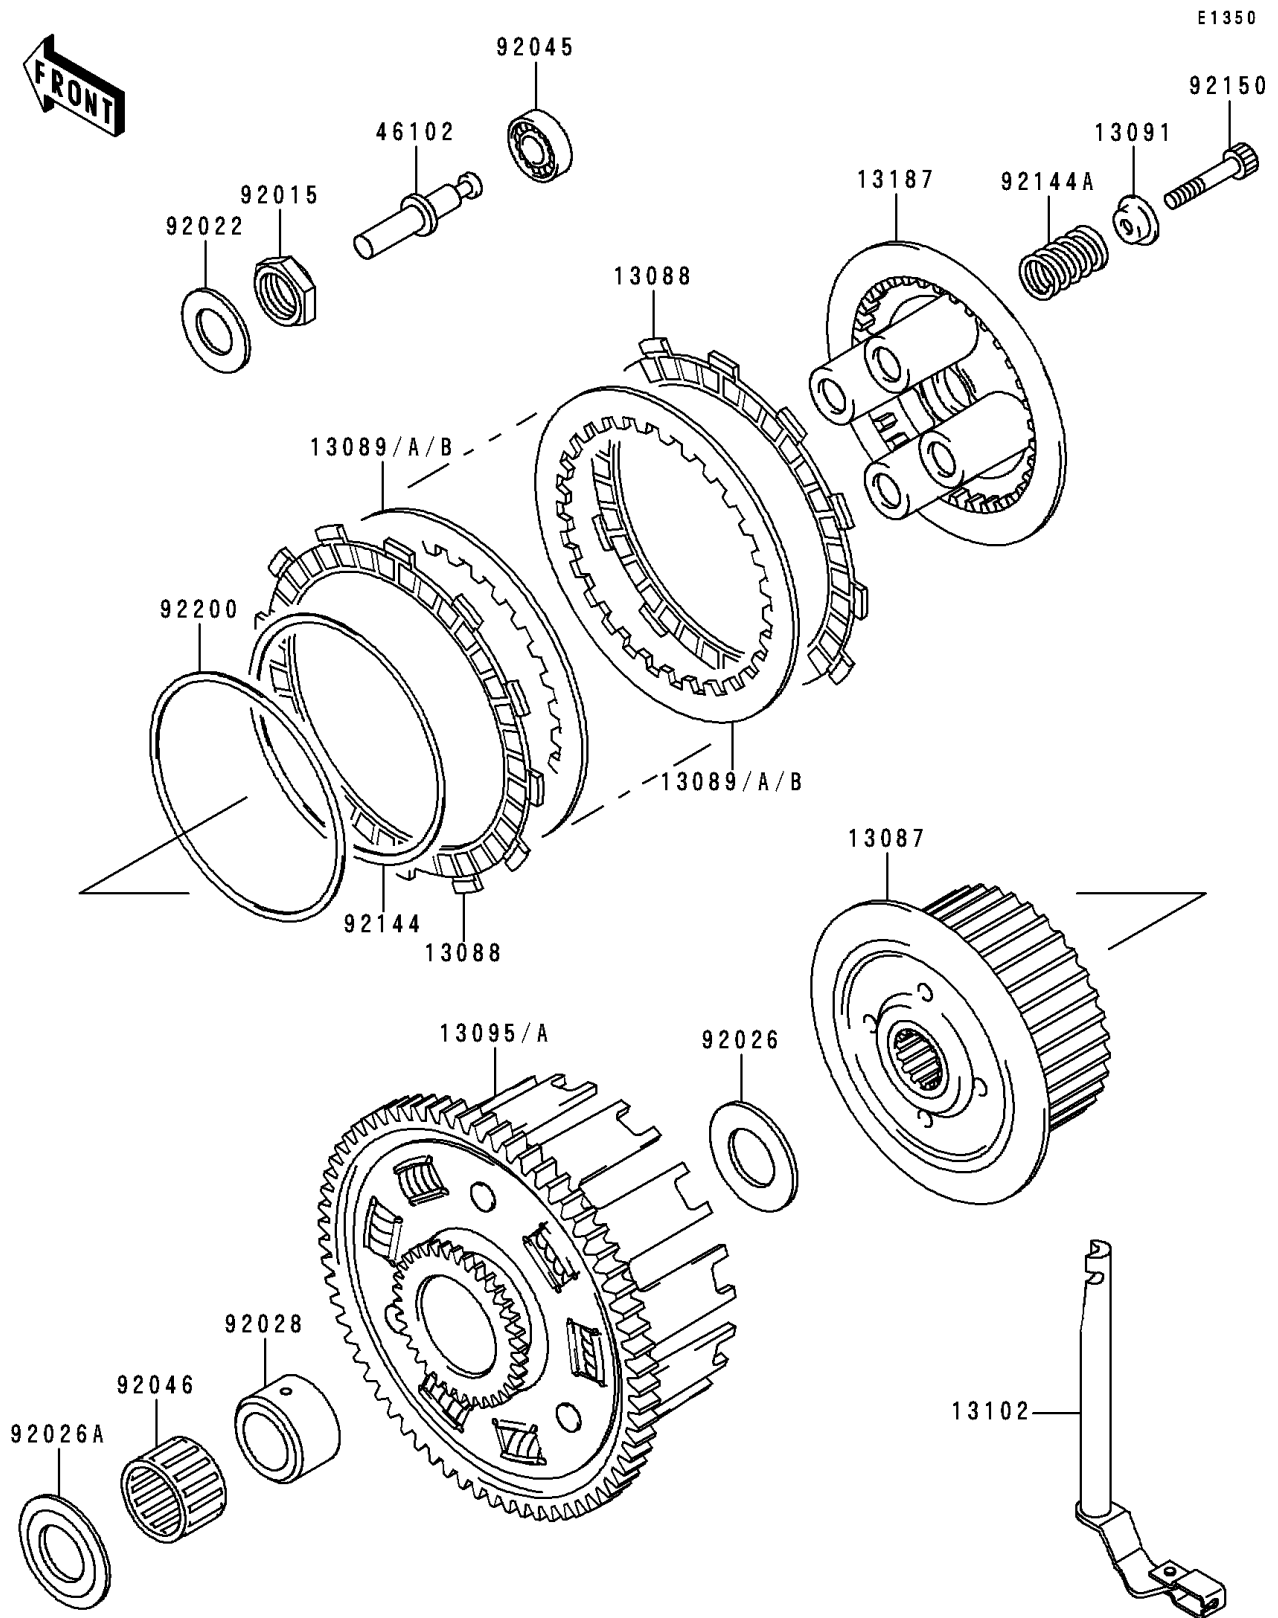

1996 Ninja® ZX™-6R PARTS DIAGRAM

Clutch

1996 Ninja® ZX™-6R PARTS LIST

Clutch

ITEM NAME	PART NUMBER	QUANTITY
HUB-CLUTCH (Ref # 13087)	13087-1159	1
PLATE-FRICTION (Ref # 13088)	13088-1124	1
PLATE-CLUTCH,T=2.0 (Ref # 13089)	13089-1073	1
PLATE-CLUTCH,T=2.3 (Ref # 13089A)	13089-1084	1
PLATE-CLUTCH,T=2.6 (Ref # 13089B)	13089-1115	1
HOLDER,CLUTCH SPRING (Ref # 13091)	13091-1041	1
HOUSING-COMP-CLUTCH (Ref # 13095A)	13095-1335	1
RELEASE-COMP-CLUTCH (Ref # 13102)	13102-1125	1
PLATE-CLUTCH OPERATING (Ref # 13187)	13187-1079	1
ROD,CLUTCH (Ref # 46102)	46102-1371	1
NUT,20MM (Ref # 92015)	92015-1555	1
WASHER (Ref # 92022)	92022-1868	1
SPACER,25.5X47X2.5 (Ref # 92026)	92026-022	1
SPACER (Ref # 92026A)	92026-1356	1
BUSHING (Ref # 92028)	92028-1741	1
BEARING-BALL,6001C3ML01 (Ref # 92045)	92045-1235	1
BEARING-NEEDLE (Ref # 92046)	92046-1231	1
SPRING,FRICTION PLATE (Ref # 92144)	92144-1854	1
SPRING,CLUTCH OPERATING (Ref # 92144A)	92144-1881	1
BOLT,CLUTCH OPERATING (Ref # 92150)	92150-1855	1
WASHER,FRICTION PLATE (Ref # 92200)	92200-1260	1