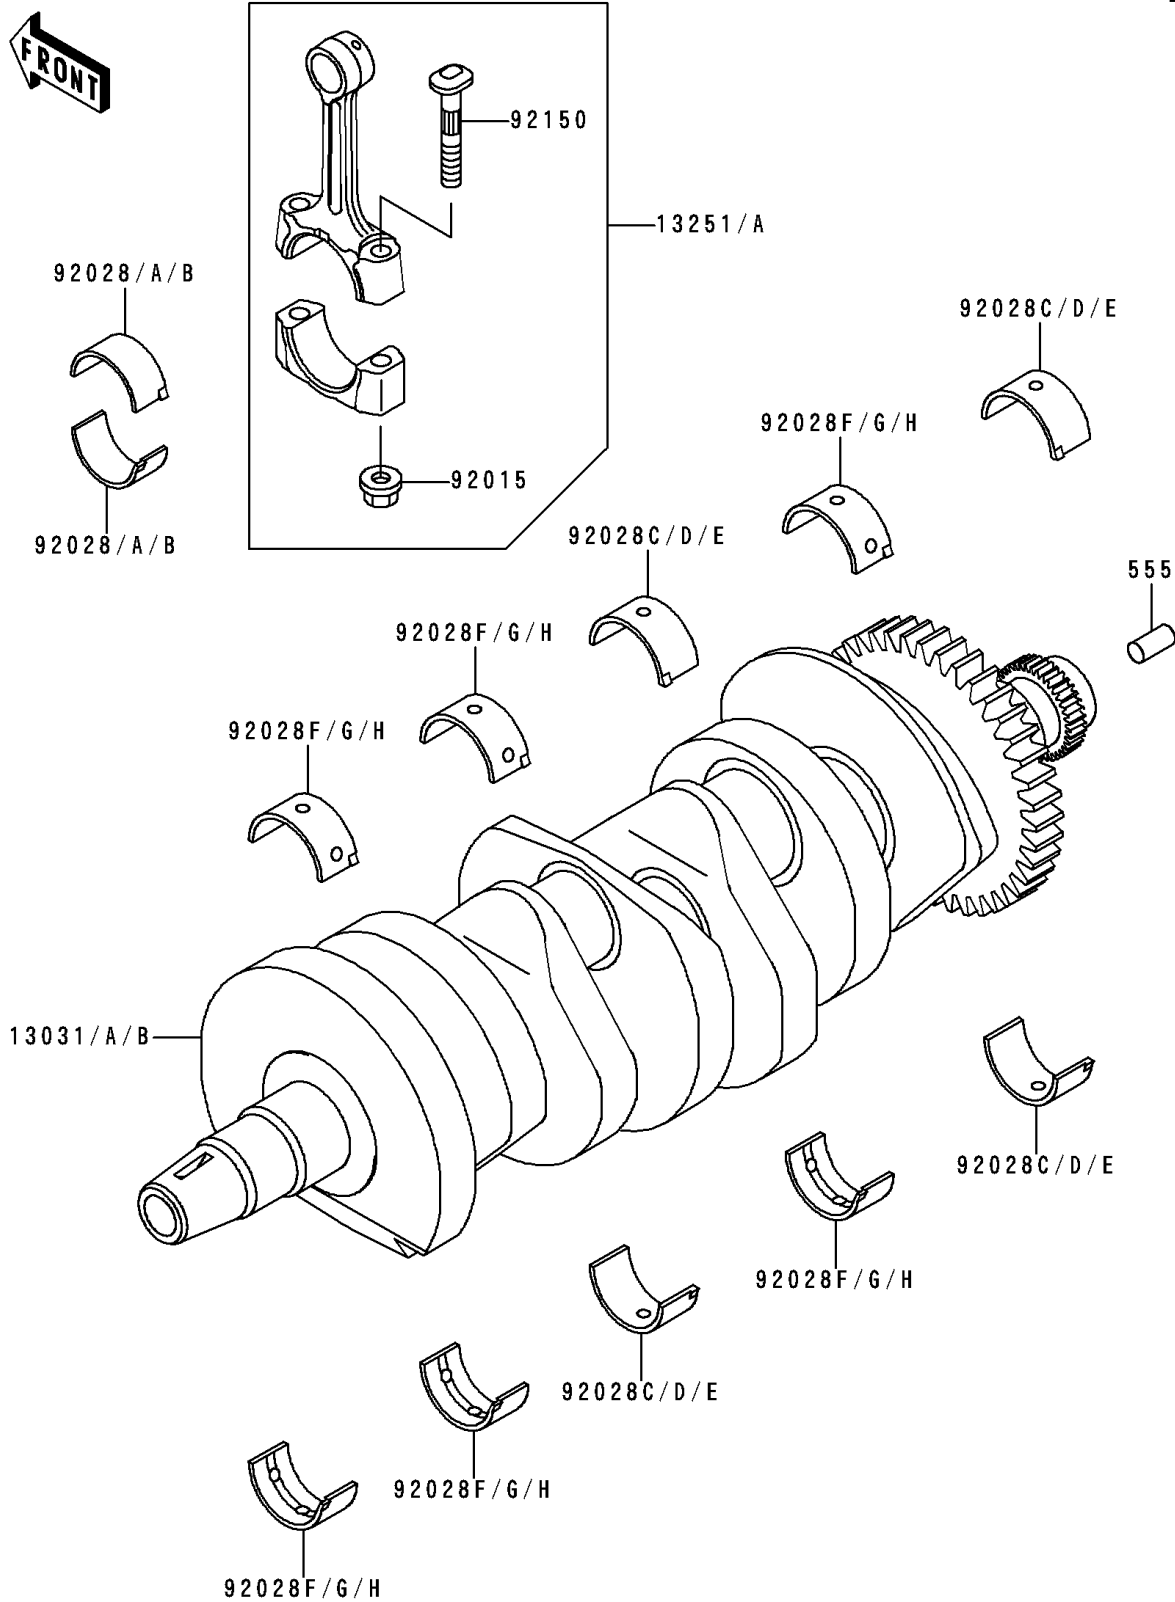

1997 Ninja® ZX™-6R PARTS DIAGRAM

Crankshaft

E1321

1997 Ninja® ZX™ -6R PARTS LIST

Crankshaft

ITEM NAME	PART NUMBER	QUANTITY
PIN-SPRING,4X8 (Ref # 555)	555A0408	1
CRANKSHAFT-COMP (Ref # 13031B)	13031-1420	1
ROD-ASSY-CONNECTING,II (Ref # 13251)	13251-1110-II	4
ROD-ASSY-CONNECTING,J (Ref # 13251A)	13251-1110-JJ	4
NUT,CONNECTING ROD,7MM (Ref # 92015)	92015-1527	8
BUSHING,CONNECTING ROD,BLACK (Ref # 92028)	92028-1493	AR
BUSHING,CONNECTING ROD,BROWN (Ref # 92028A)	92028-1494	8
BUSHING,CONNECTING ROD,P (Ref # 92028B)	92028-1709	AR
BUSHING,CRANKSHAFT,#1.3,BLUE (Ref # 92028C)	92028-1768	4
BUSHING,CRANKSHAFT,#1.3,BLACK (Ref # 92028D)	92028-1769	AR
BUSHING,CRANKSHAFT,#1.3,BROWN (Ref # 92028E)	92028-1770	AR
BUSHING,CRANKSHAFT,#2,BLUE (Ref # 92028F)	92028-1771	6
BUSHING,CRANKSHAFT,#2,BLACK (Ref # 92028G)	92028-1772	AR
BUSHING,CRANKSHAFT,#2,BROWN (Ref # 92028H)	92028-1773	AR
BOLT,CONNECTING ROD,7MM (Ref # 92150)	92150-1683	8