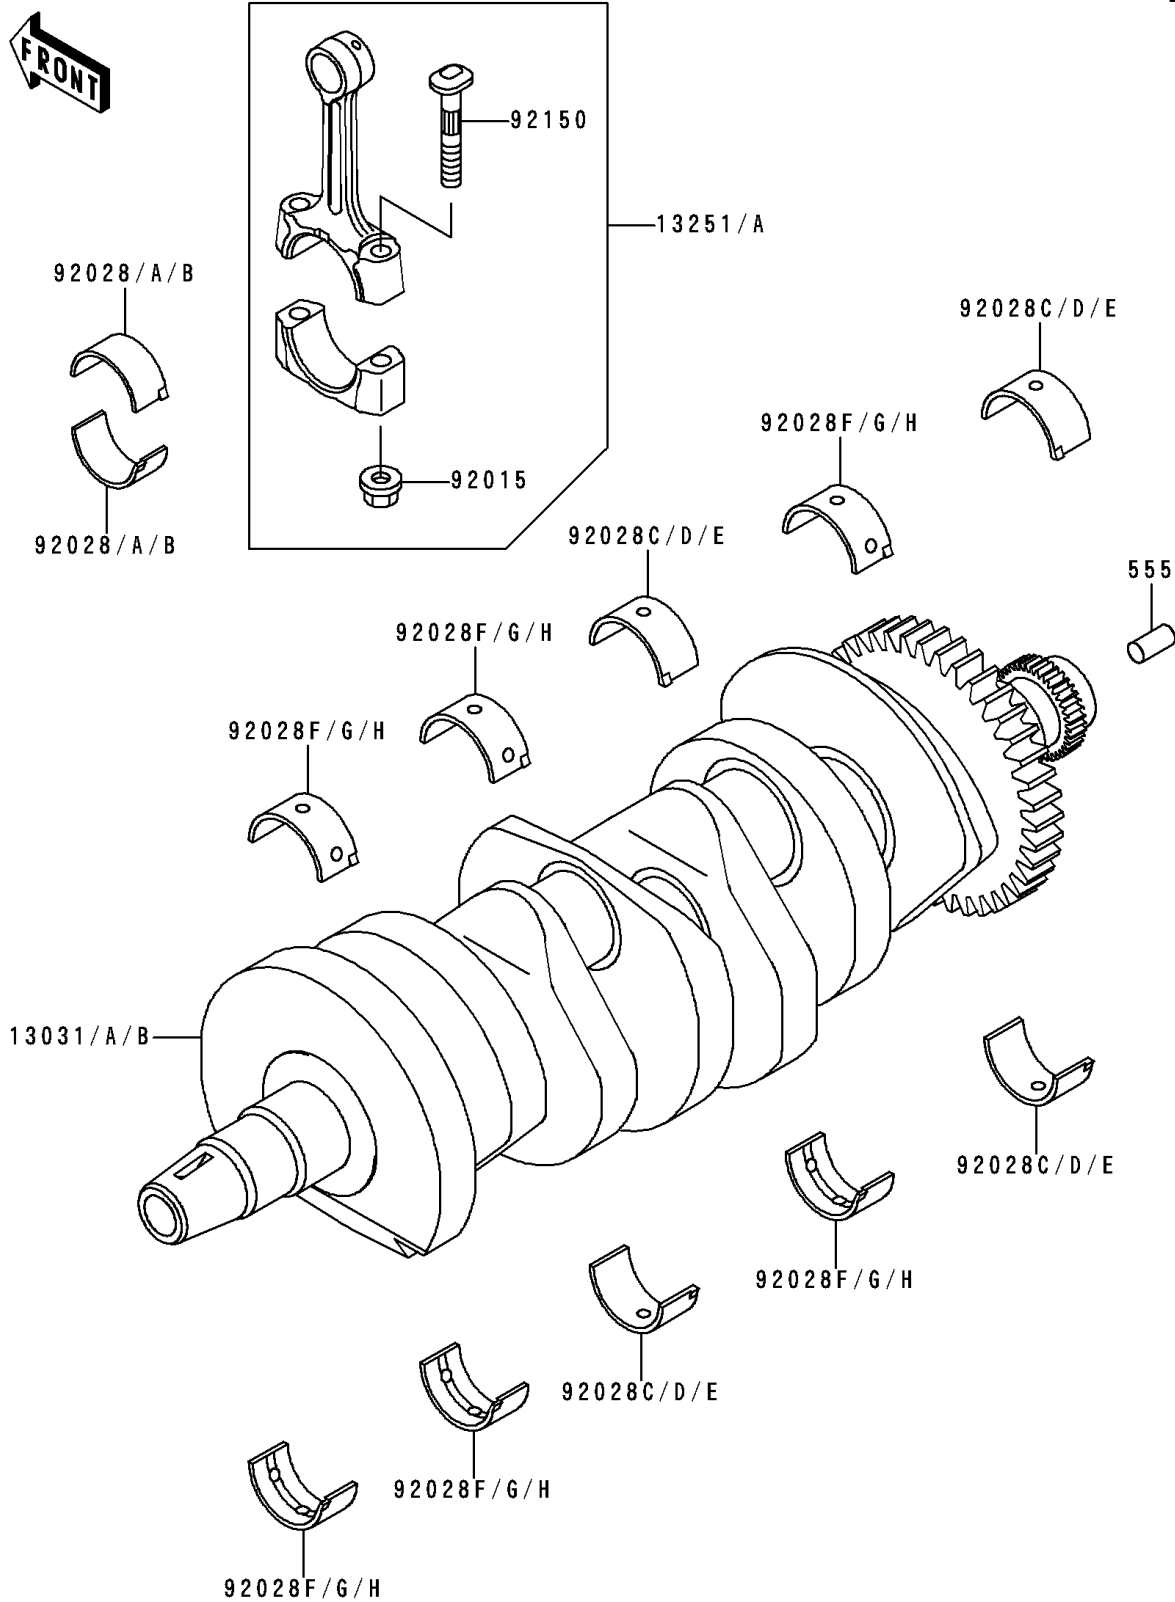

1996 Ninja® ZX™-6R PARTS DIAGRAM

Crankshaft

E1321

1996 Ninja® ZX™-6R PARTS LIST

Crankshaft

ITEM NAME	PART NUMBER	QUANTITY
PIN-SPRING,4X8 (Ref # 555)	555A0408	1
CRANKSHAFT-COMP (Ref # 13031A)	13031-1408	1
ROD-ASSY-CONNECTING,II (Ref # 13251)	13251-1110-II	1
ROD-ASSY-CONNECTING,J (Ref # 13251A)	13251-1110-JJ	1
NUT,CONNECTING ROD,7MM (Ref # 92015)	92015-1527	1
BUSHING,CONNECTING ROD,BLACK (Ref # 92028)	92028-1493	1
BUSHING,CONNECTING ROD,BROWN (Ref # 92028A)	92028-1494	1
BUSHING,CONNECTING ROD,P (Ref # 92028B)	92028-1709	1
BUSHING,CRANKSHAFT,#1.3,BLUE (Ref # 92028C)	92028-1768	1
BUSHING,CRANKSHAFT,#1.3,BLACK (Ref # 92028D)	92028-1769	1
BUSHING,CRANKSHAFT,#1.3,BROWN (Ref # 92028E)	92028-1770	1
BUSHING,CRANKSHAFT,#2,BLUE (Ref # 92028F)	92028-1771	1
BUSHING,CRANKSHAFT,#2,BLACK (Ref # 92028G)	92028-1772	1
BUSHING,CRANKSHAFT,#2,BROWN (Ref # 92028H)	92028-1773	1
BOLT,CONNECTING ROD,7MM (Ref # 92150)	92150-1683	1