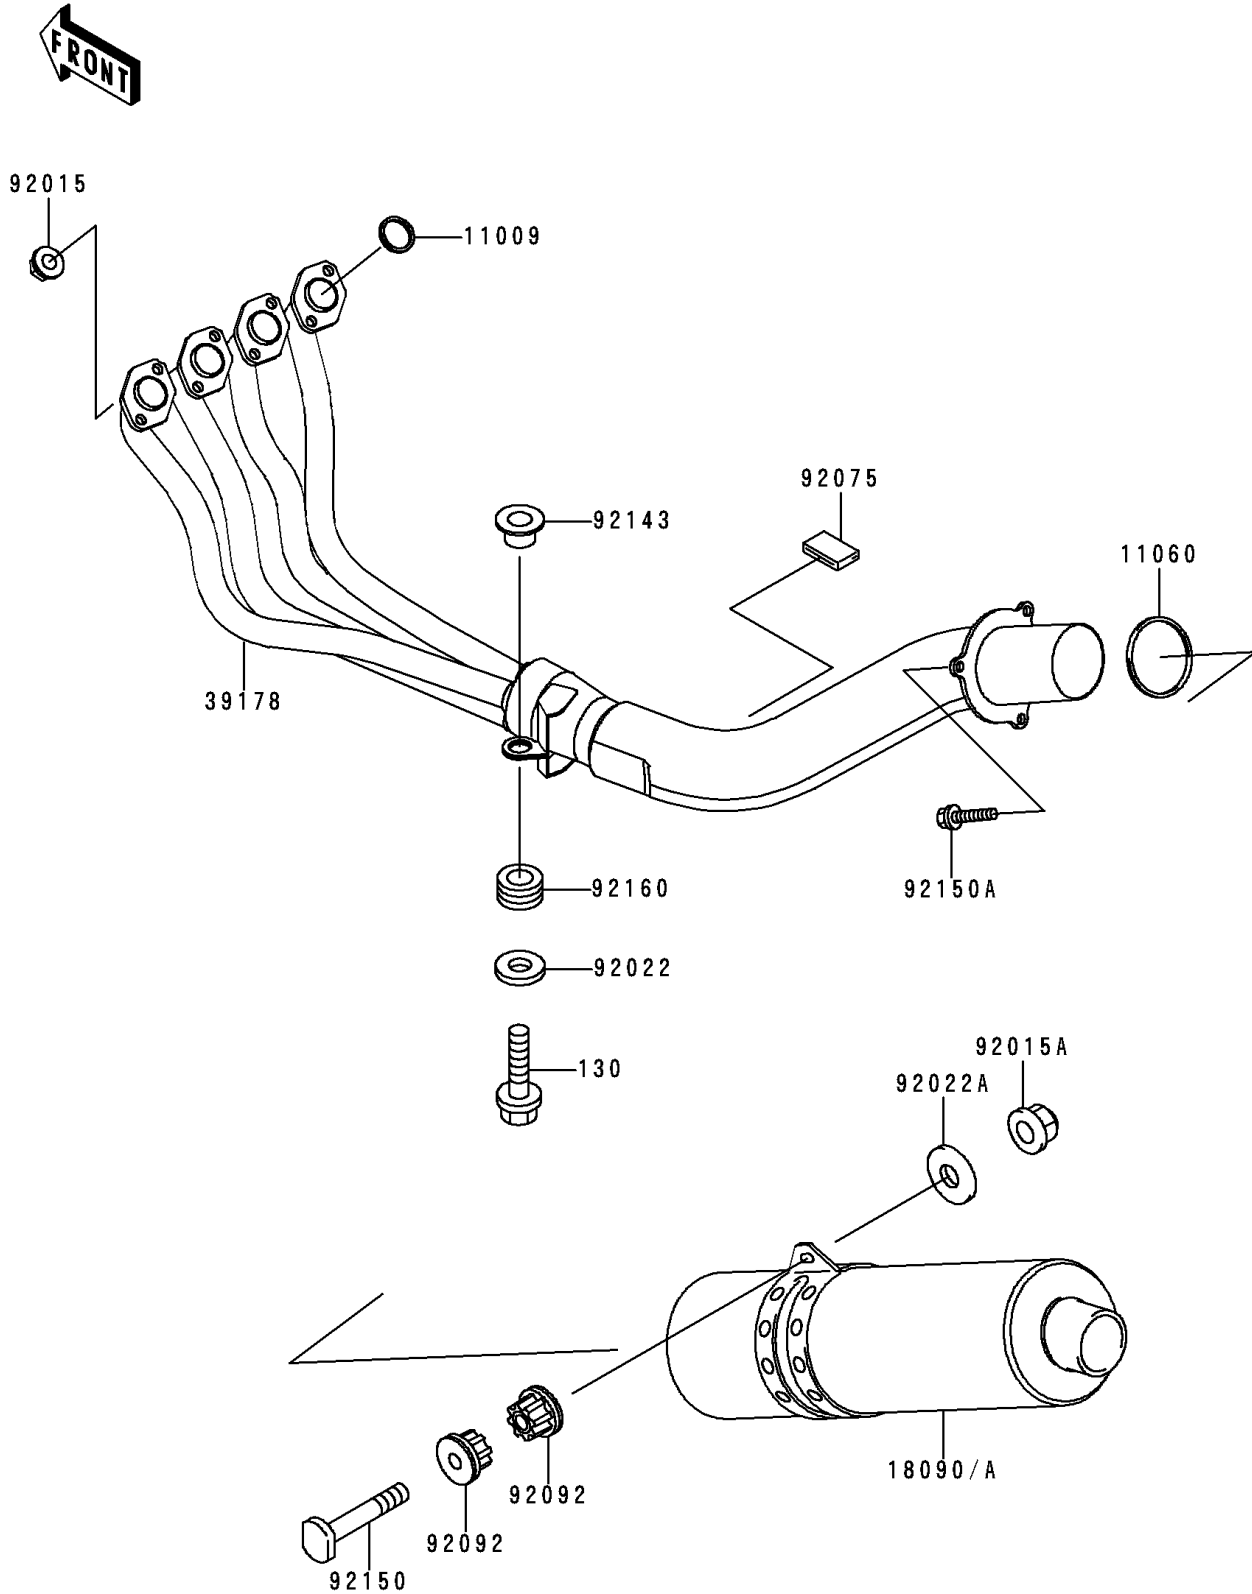

1997 Ninja® ZX™-6R PARTS DIAGRAM

Muffler(s)

E1140

1997 Ninja® ZX™ -6R PARTS LIST

Muffler(s)

ITEM NAME	PART NUMBER	QUANTITY
BOLT-FLANGED (Ref # 130)	130S0835	1
GASKET,EXHAUST PIPE HOLDER (Ref # 11009)	11009-1856	4
GASKET,MUFFLER CONNECTING (Ref # 11060)	11060-1213	1
BODY-COMP-MUFFLER (Ref # 18090A)	18090-1488	1
MANIFOLD-COMP-EXHAUST (Ref # 39178)	39178-1253	1
NUT,CAP,8MM,BLACK (Ref # 92015)	92015-1174	8
NUT,10MM (Ref # 92015A)	92015-1649	1
WASHER,9X24X3.2 (Ref # 92022)	92022-1295	1
WASHER,10.5X26X2.3 (Ref # 92022A)	92022-246	1
DAMPER (Ref # 92075)	92075-1446	1
BUSHING-RUBBER,MUFFLER (Ref # 92092)	92092-1013	2
COLLAR (Ref # 92143)	92143-1709	1
BOLT,10X55 (Ref # 92150)	92150-1792	1
BOLT,8X25 (Ref # 92150A)	92150-1914	3
DAMPER,MUFFLER (Ref # 92160)	92160-1543	1