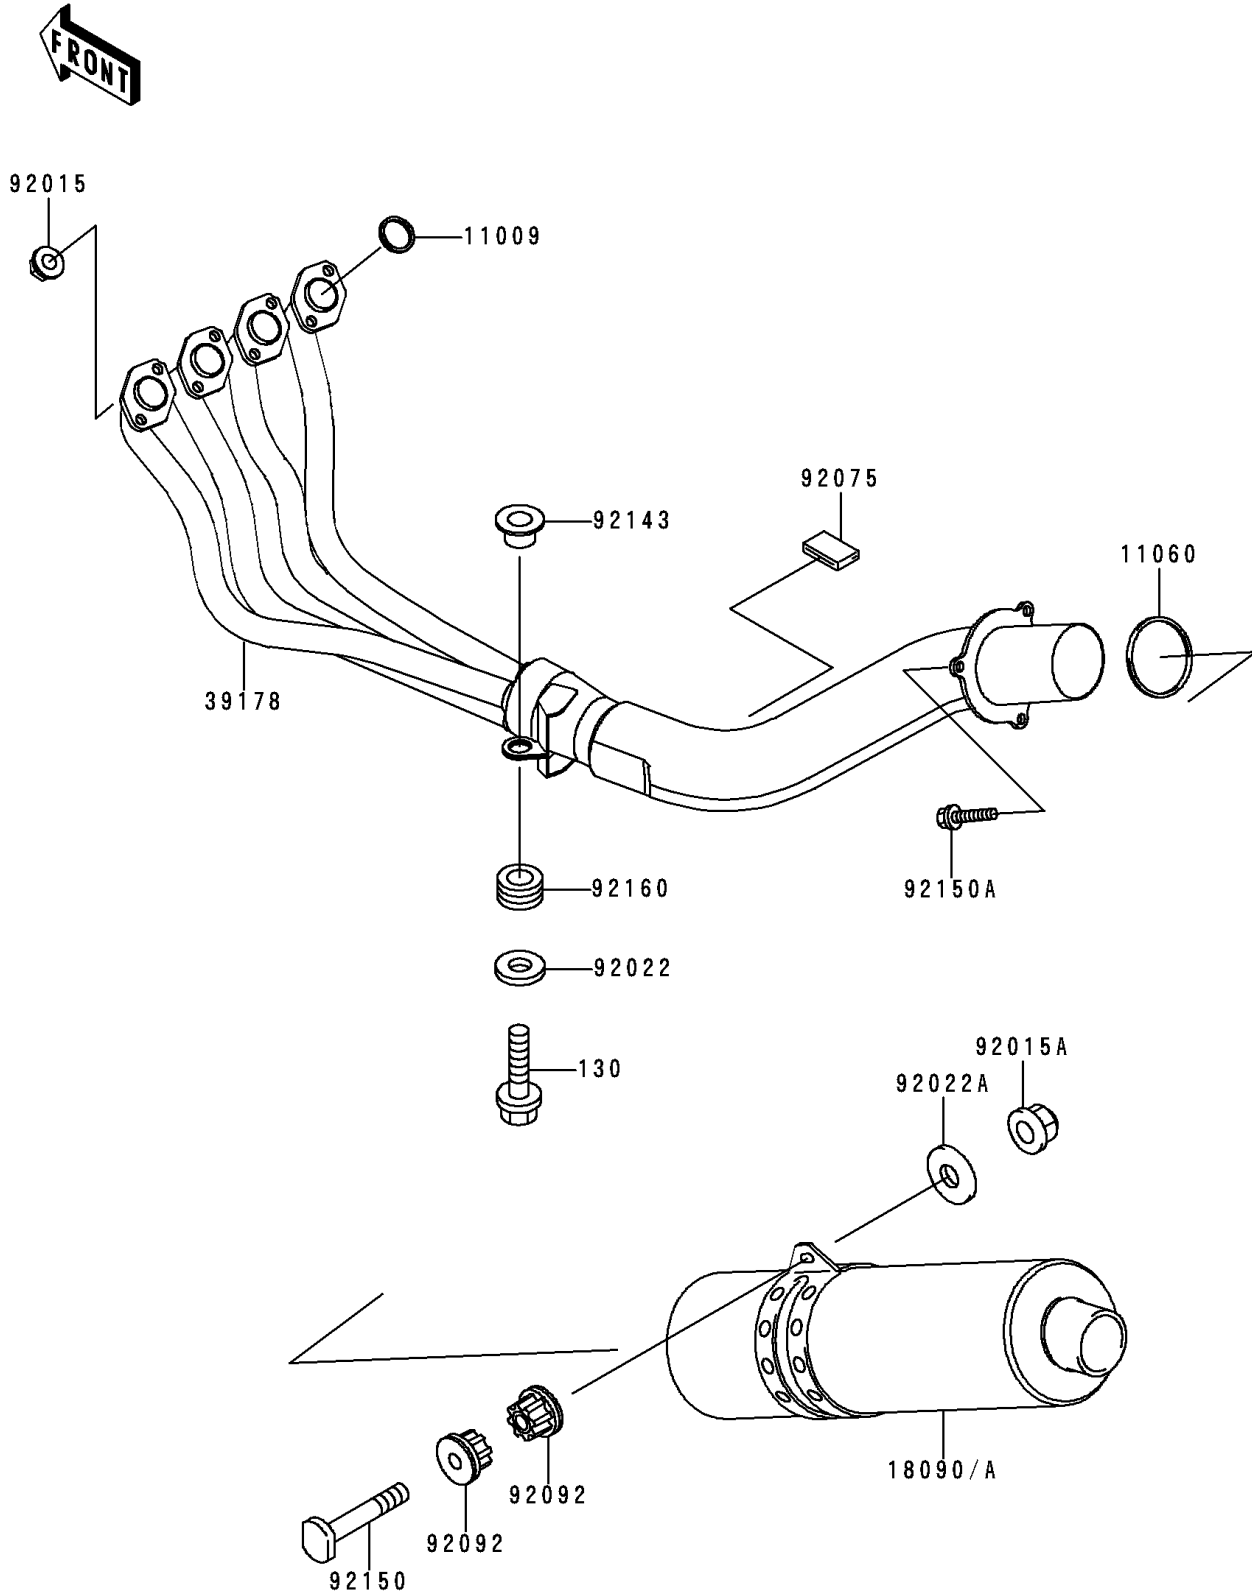

1996 Ninja® ZX™-6R PARTS DIAGRAM

Muffler(s)

E1140

1996 Ninja® ZX™-6R PARTS LIST

Muffler(s)

ITEM NAME	PART NUMBER	QUANTITY
BOLT-FLANGED (Ref # 130)	130S0835	1
GASKET,EXHAUST PIPE HOLDER (Ref # 11009)	11009-1856	1
GASKET,MUFFLER CONNECTING (Ref # 11060)	11060-1213	1
MANIFOLD-COMP-EXHAUST (Ref # 39178)	39178-1253	1
NUT,CAP,8MM,BLACK (Ref # 92015)	92015-1174	1
NUT,10MM (Ref # 92015A)	92015-1649	1
WASHER,9X24X3.2 (Ref # 92022)	92022-1295	1
WASHER,10.5X26X2.3 (Ref # 92022A)	92022-246	1
DAMPER (Ref # 92075)	92075-1446	1
BUSHING-RUBBER,MUFFLER (Ref # 92092)	92092-1013	1
COLLAR (Ref # 92143)	92143-1709	1
BOLT,10X55 (Ref # 92150)	92150-1792	1
BOLT,8X25 (Ref # 92150A)	92150-1914	1
DAMPER,MUFFLER (Ref # 92160)	92160-1543	1
BODY-COMP-MUFFLER (Ref # 18090)	18090-1487	1
BODY-COMP-MUFFLER (Ref # 18090A)	18090-1488	1