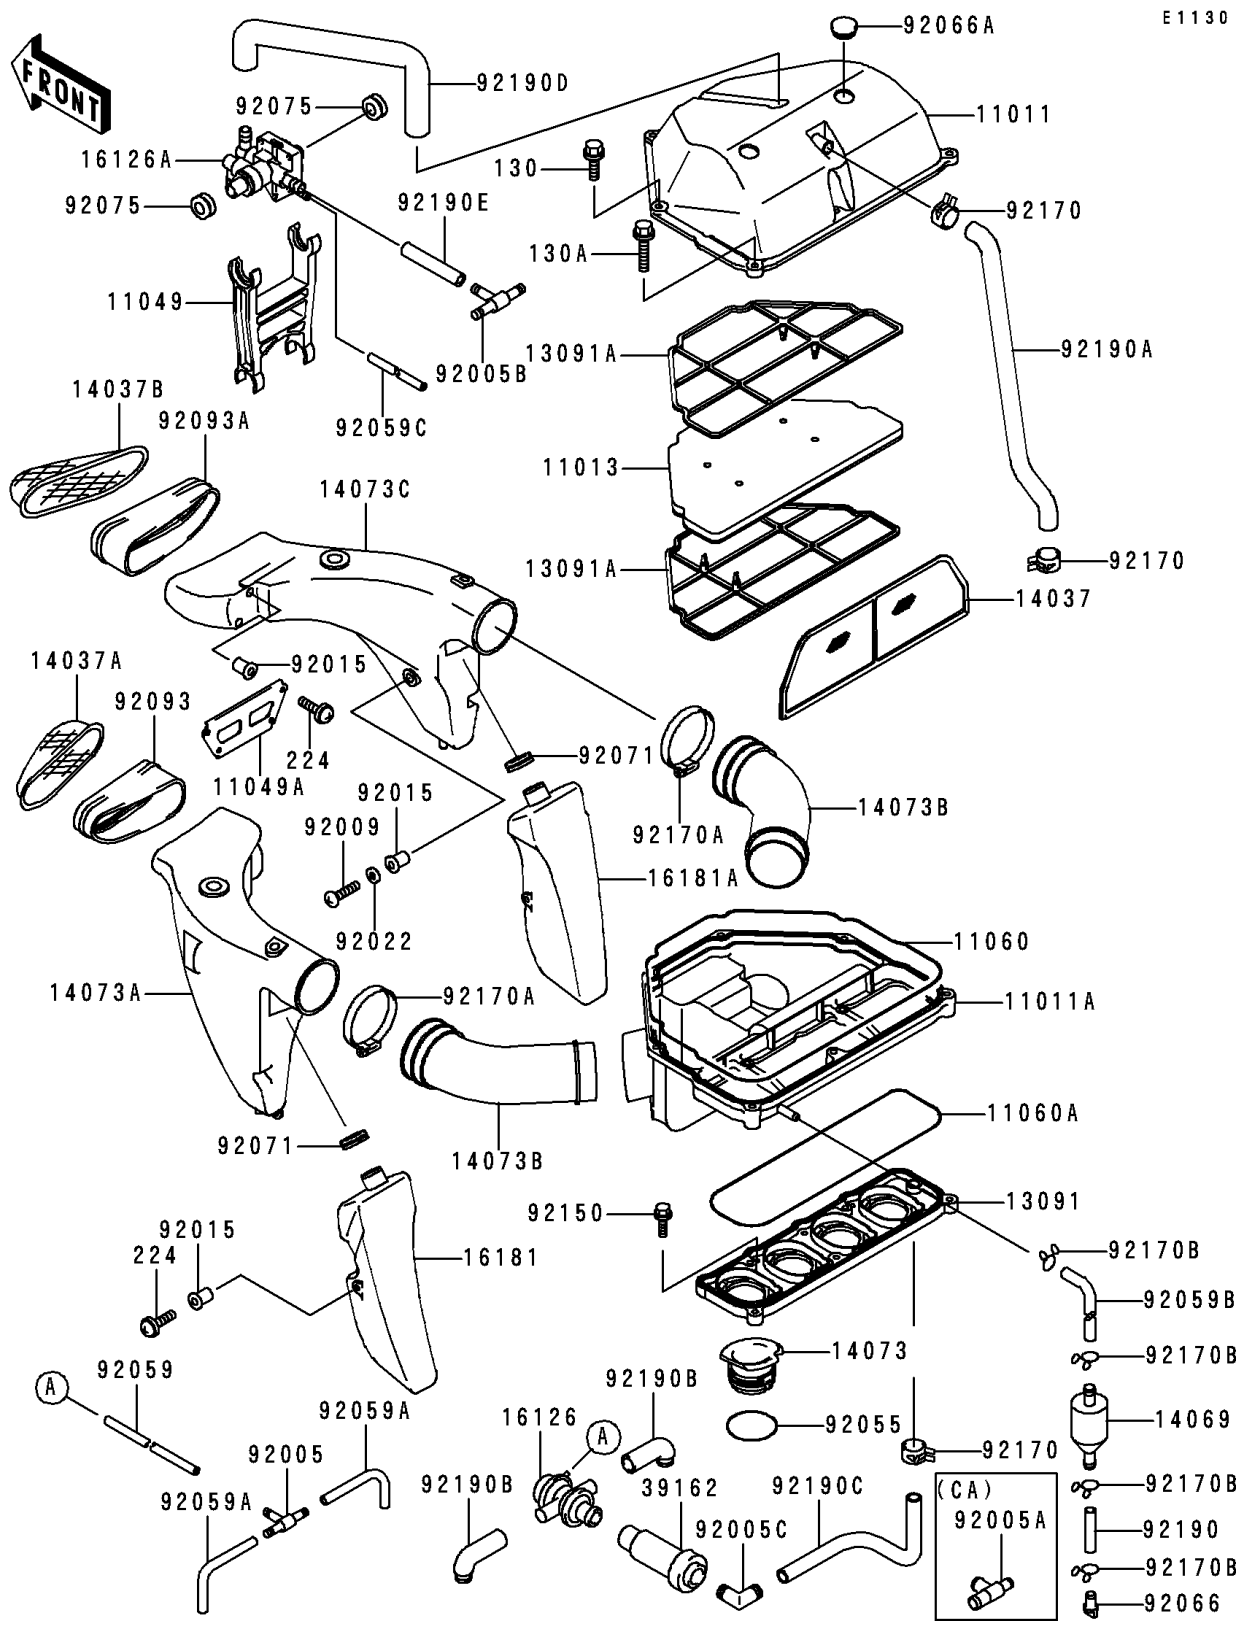

1997 Ninja® ZX™-6R PARTS DIAGRAM

Air Cleaner

E1130