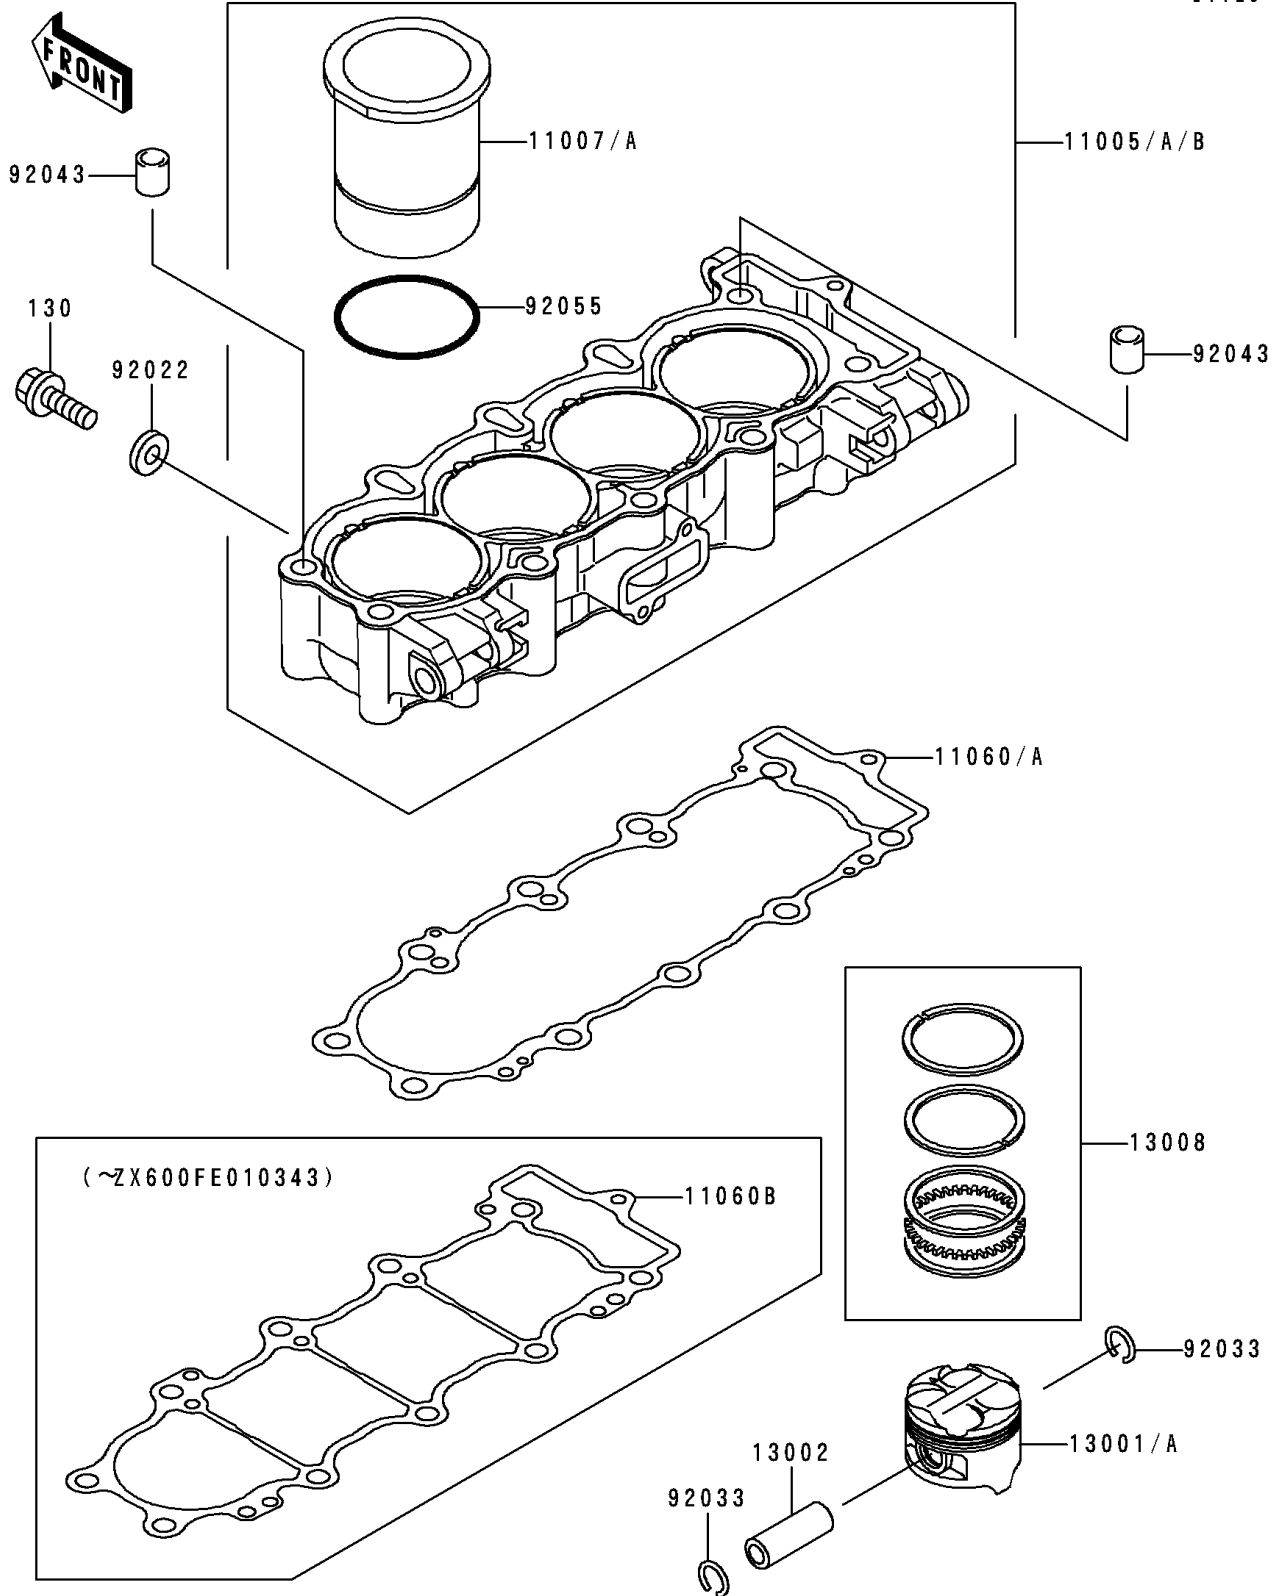

1996 Ninja® ZX™-6R PARTS DIAGRAM

Cylinder/Piston(s)

E1120

1996 Ninja® ZX™-6R PARTS LIST

Cylinder/Piston(s)

| ITEM NAME | PART NUMBER | QUANTITY |
|------------------------------------|-------------|----------|
| BOLT-FLANGED (Ref # 130) | 130J0610 | 1 |
| CYLINDER-ENGINE (Ref # 11005A) | 11005-1798 | 1 |
| LINER-CYLINDER (Ref # 11007A) | 11007-1142 | 1 |
| GASKET,CYLINDER BASE (Ref # 11060) | 11060-1668 | 1 |
| PISTON-ENGINE,STD (Ref # 13001A) | 13001-1451 | 1 |
| PIN-PISTON (Ref # 13002) | 13002-1105 | 1 |
| RING-SET-PISTON,STD (Ref # 13008) | 13008-1161 | 1 |
| WASHER,6.2X11X1 (Ref # 92022) | 92022-304 | 1 |
| RING-SNAP,PISTON PIN (Ref # 92033) | 92033-1161 | 1 |
| PIN,10.1X12X14 (Ref # 92043) | 92043-4009 | 1 |
| RING-O,72X2.0 (Ref # 92055) | 92055-1534 | 1 |