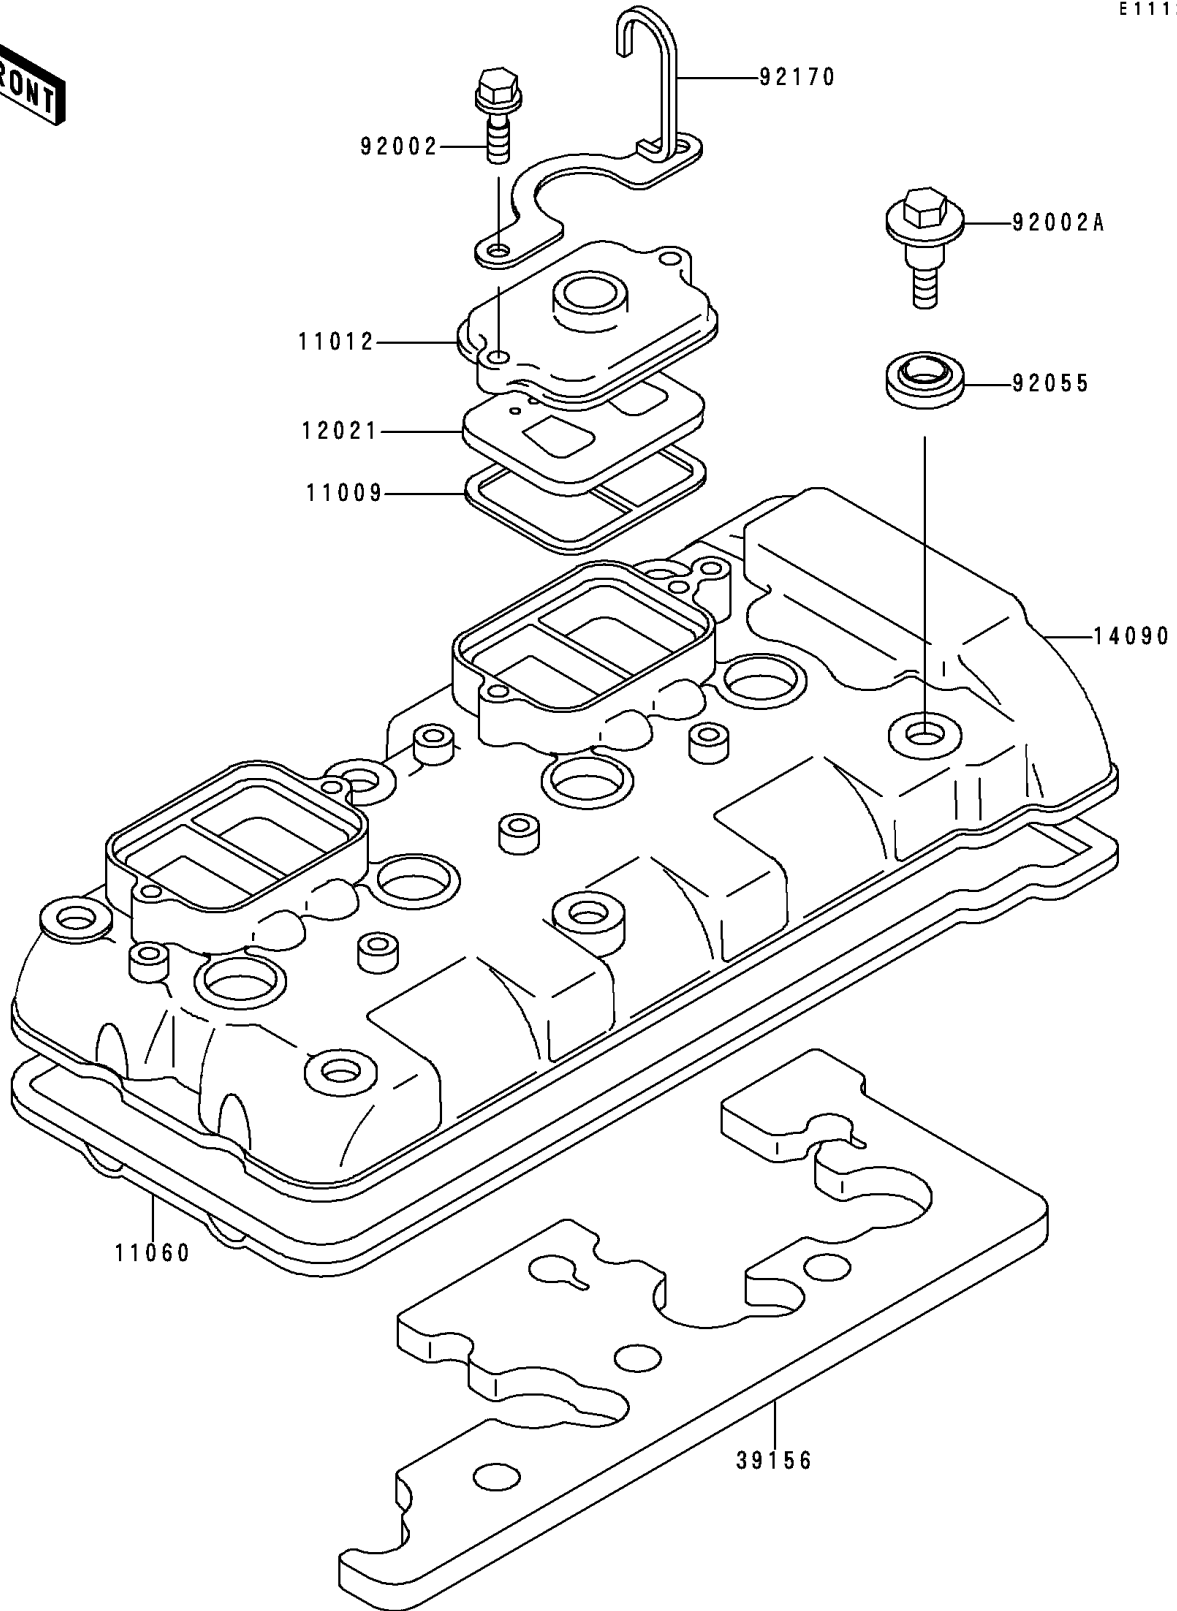

# 1997 Ninja® ZX™-6R PARTS DIAGRAM

Cylinder Head Cover

E1112

# 1997 Ninja® ZX™-6R PARTS LIST

## Cylinder Head Cover

ITEM NAME	PART NUMBER	QUANTITY
GASKET, REED VALVE (Ref # 11009)	11009-1857	2
CAP, REED VALVE (Ref # 11012)	11012-1758	2
GASKET, HEAD COVER (Ref # 11060)	11060-1667	1
VALVE-ASSY-REED (Ref # 12021)	12021-1053	2
COVER, HEAD (Ref # 14090)	14090-1899	1
PAD (Ref # 39156)	39156-1455	1
BOLT, 6X20 (Ref # 92002)	92002-1237	4
BOLT, L=20.5 (Ref # 92002A)	92002-1327	6
RING-O, HEAD COVER BOLT (Ref # 92055)	92055-1352	6
CLAMP (Ref # 92170)	92170-1594	1