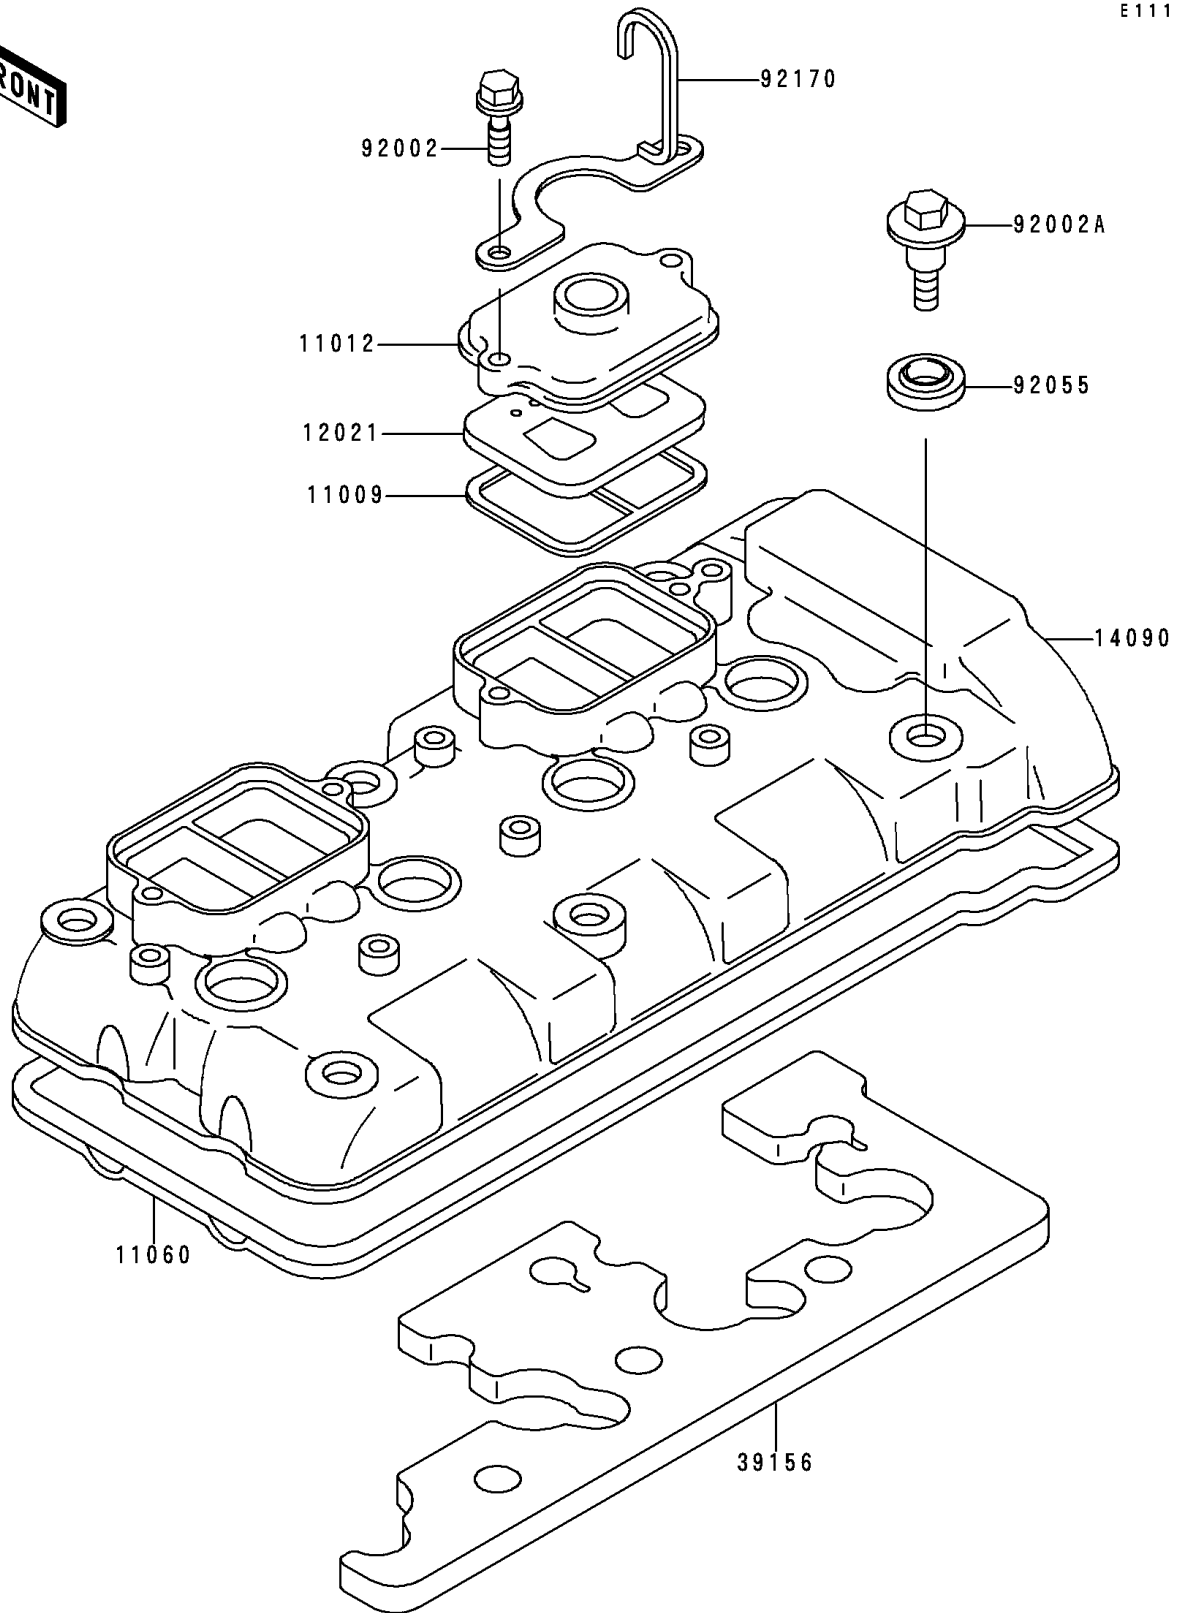

## 1996 Ninja® ZX™-6R PARTS DIAGRAM

Cylinder Head Cover

E1112

## 1996 Ninja® ZX™-6R PARTS LIST

Cylinder Head Cover

ITEM NAME	PART NUMBER	QUANTITY
GASKET, REED VALVE (Ref # 11009)	11009-1857	1
CAP, REED VALVE (Ref # 11012)	11012-1758	1
GASKET, HEAD COVER (Ref # 11060)	11060-1667	1
VALVE-ASSY-REED (Ref # 12021)	12021-1053	1
COVER, HEAD (Ref # 14090)	14090-1899	1
PAD (Ref # 39156)	39156-1455	1
BOLT, 6X20 (Ref # 92002)	92002-1237	1
BOLT, L=20.5 (Ref # 92002A)	92002-1327	1
RING-O, HEAD COVER BOLT (Ref # 92055)	92055-1352	1
CLAMP (Ref # 92170)	92170-1594	1