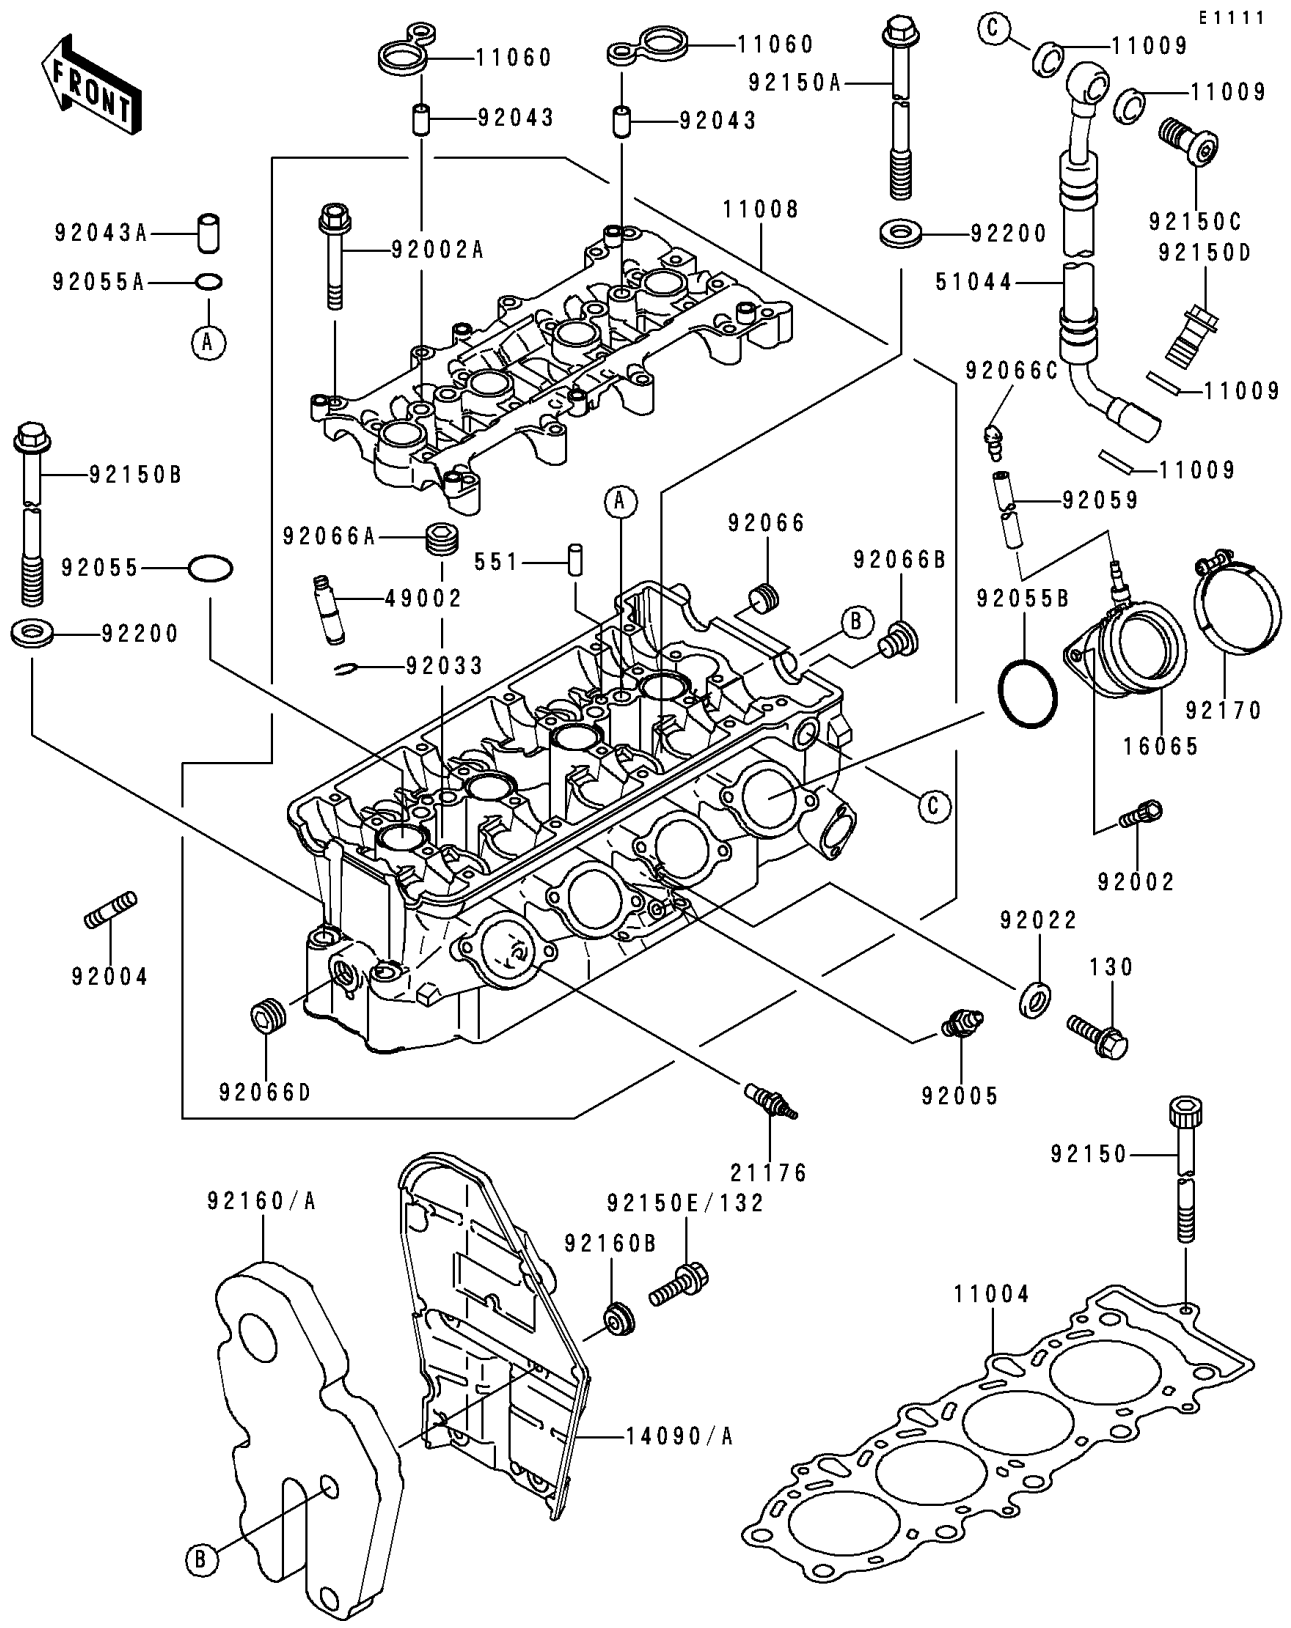

1997 Ninja® ZX™-6R PARTS DIAGRAM

Cylinder Head

1997 Ninja® ZX™ -6R PARTS LIST

Cylinder Head

| ITEM NAME | PART NUMBER | QUANTITY |
|-----------------------------------|-------------|----------|
| GASKET-HEAD (Ref # 11004) | 11004-1303 | 1 |
| HEAD-COMP-CYLINDER (Ref # 11008) | 11008-1293 | 1 |
| GASKET,14X19.5X1.4 (Ref # 11009) | 11009-1461 | 4 |
| GASKET,BEARING CAP (Ref # 11060) | 11060-1861 | 4 |
| COVER (Ref # 14090A) | 14090-1657 | 1 |
| HOLDER-CARBURETOR (Ref # 16065) | 16065-1305 | 4 |
| SENSOR,WATER (Ref # 21176) | 21176-1054 | 1 |
| GUIDE-VALVE (Ref # 49002) | 49002-1128 | AR |
| TUBE-ASSY,OIL (Ref # 51044) | 51044-1179 | 1 |
| BOLT,SOCKET,6X14 (Ref # 92002) | 92002-1175 | 8 |
| BOLT,6X40 (Ref # 92002A) | 92002-1756 | 20 |
| STUD,8X18 (Ref # 92004) | 92004-1186 | 8 |
| FITTING (Ref # 92005) | 92005-1273 | 1 |
| WASHER,6.2X11X1 (Ref # 92022) | 92022-304 | 1 |
| RING-SNAP (Ref # 92033) | 92033-1247 | 16 |
| PIN,6.2X8X14 (Ref # 92043) | 92043-1263 | 4 |
| PIN,8.2X10X14 (Ref # 92043A) | 92043-1264 | 4 |
| RING-O,25.5X2 (Ref # 92055) | 92055-1403 | 4 |
| RING-O,11.5X1.5 (Ref # 92055A) | 92055-1469 | 4 |
| RING-O,42X1.9 (Ref # 92055B) | 92055-1536 | 4 |
| PLUG,OIL LINE,1/8X7 (Ref # 92066) | 92066-1227 | 1 |
| PLUG (Ref # 92066A) | 92066-1253 | 4 |
| PLUG (Ref # 92066B) | 92066-1260 | 1 |
| PLUG (Ref # 92066D) | 92066-1420 | 1 |
| BOLT,SOCKET,6X92 (Ref # 92150) | 92150-1928 | 1 |
| BOLT,L=148 (Ref # 92150A) | 92150-1934 | 8 |
| BOLT,L=140 (Ref # 92150B) | 92150-1935 | 2 |
| BOLT (Ref # 92150C) | 92150-1944 | 1 |
| BOLT (Ref # 92150D) | 92150-1945 | 1 |