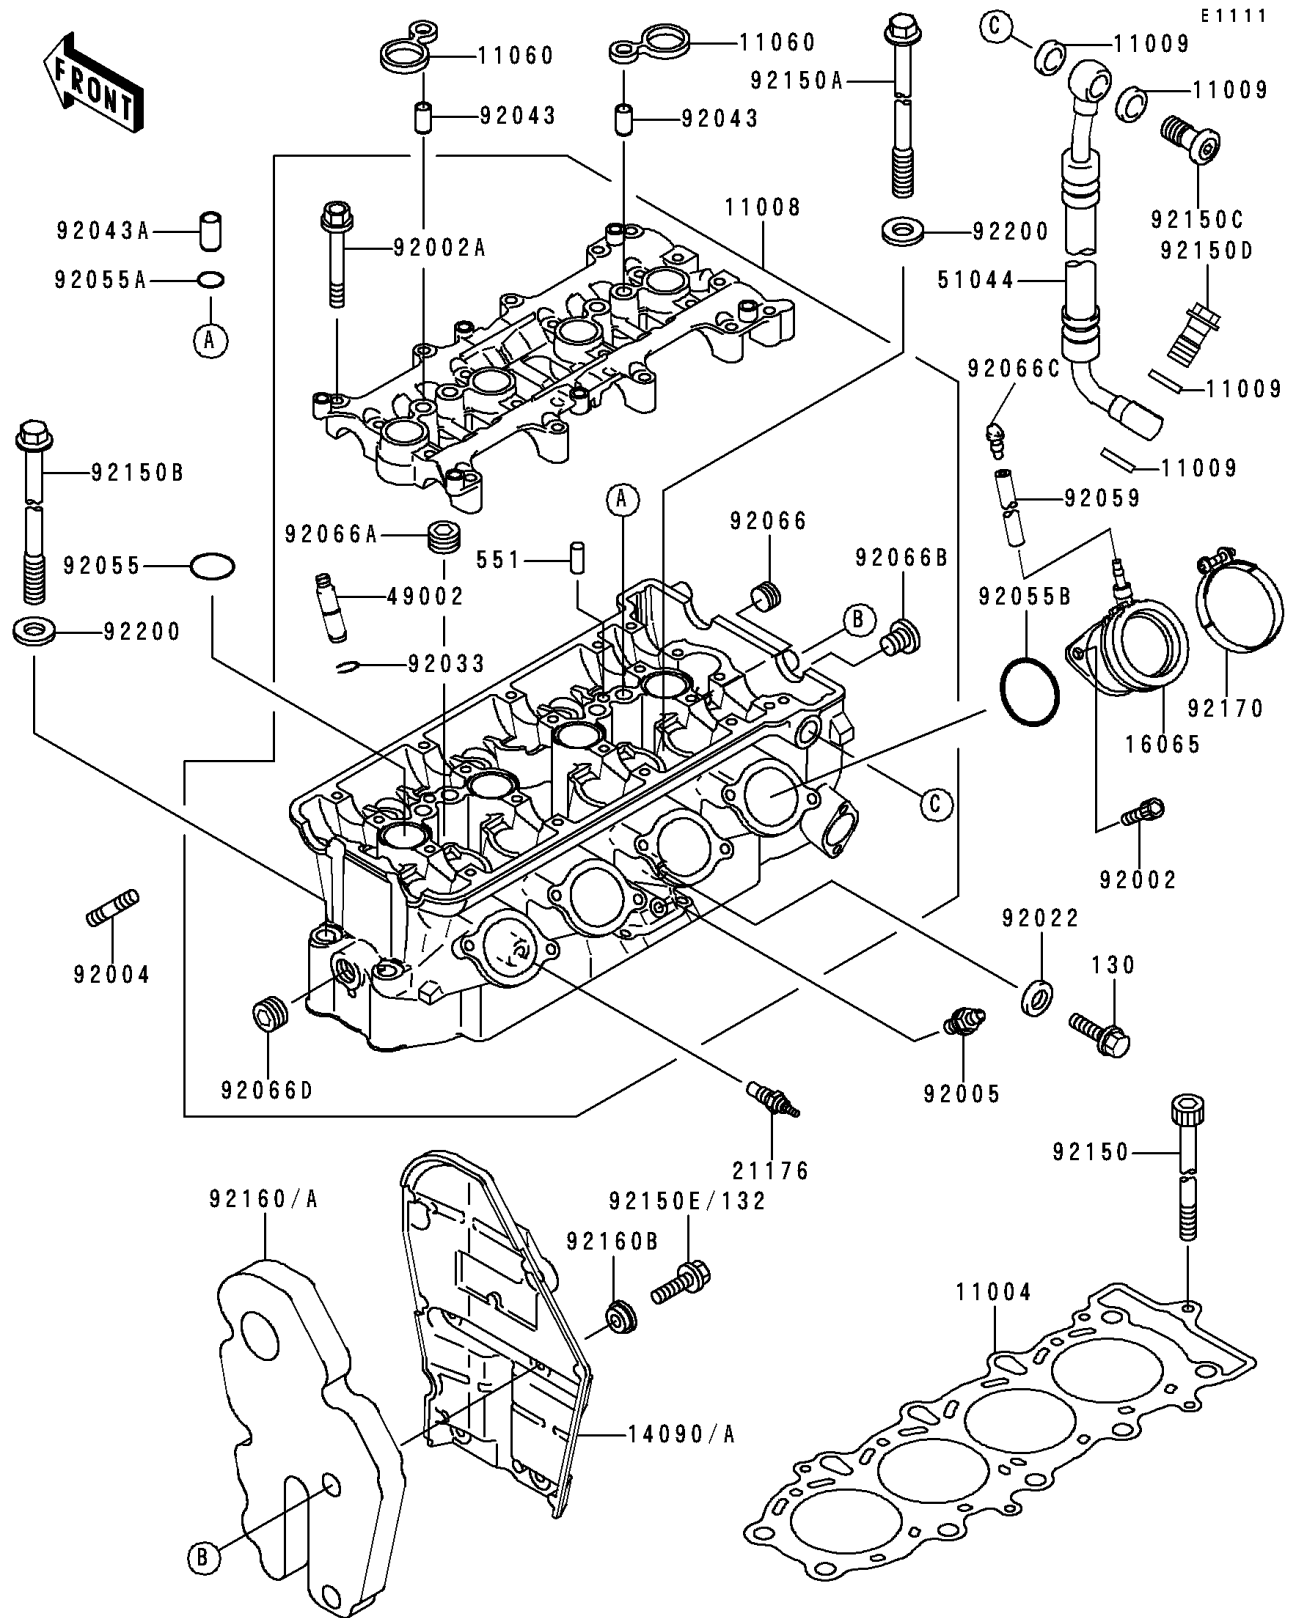

1996 Ninja® ZX™-6R PARTS DIAGRAM

Cylinder Head

1996 Ninja® ZX™-6R PARTS LIST

Cylinder Head

ITEM NAME	PART NUMBER	QUANTITY
GASKET-HEAD (Ref # 11004)	11004-1303	1
HEAD-COMP-CYLINDER (Ref # 11008)	11008-1293	1
GASKET,14X19.5X1.4 (Ref # 11009)	11009-1461	1
GASKET,BEARING CAP (Ref # 11060)	11060-1861	1
COVER (Ref # 14090A)	14090-1657	1
HOLDER-CARBURETOR (Ref # 16065)	16065-1305	1
SENSOR,WATER (Ref # 21176)	21176-1054	1
GUIDE-VALVE (Ref # 49002)	49002-1128	1
TUBE-ASSY,OIL (Ref # 51044)	51044-1179	1
BOLT,SOCKET,6X14 (Ref # 92002)	92002-1175	1
BOLT,6X40 (Ref # 92002A)	92002-1756	1
STUD,8X18 (Ref # 92004)	92004-1186	1
FITTING (Ref # 92005)	92005-1273	1
WASHER,6.2X11X1 (Ref # 92022)	92022-304	1
RING-SNAP (Ref # 92033)	92033-1247	1
PIN,6.2X8X14 (Ref # 92043)	92043-1263	1
PIN,8.2X10X14 (Ref # 92043A)	92043-1264	1
RING-O,25.5X2 (Ref # 92055)	92055-1403	1
RING-O,11.5X1.5 (Ref # 92055A)	92055-1469	1
RING-O,42X1.9 (Ref # 92055B)	92055-1536	1
PLUG,OIL LINE,1/8X7 (Ref # 92066)	92066-1227	1
PLUG (Ref # 92066A)	92066-1253	1
PLUG (Ref # 92066B)	92066-1260	1
PLUG (Ref # 92066D)	92066-1420	1
BOLT,SOCKET,6X92 (Ref # 92150)	92150-1928	1
BOLT,L=148 (Ref # 92150A)	92150-1934	1
BOLT,L=140 (Ref # 92150B)	92150-1935	1
BOLT (Ref # 92150C)	92150-1944	1
BOLT (Ref # 92150D)	92150-1945	1

1996 Ninja® ZX™-6R PARTS LIST

Cylinder Head

ITEM NAME	PART NUMBER	QUANTITY
BOLT (Ref # 92150E)	92150-1981	1
DAMPER (Ref # 92160A)	92160-1680	1
DAMPER (Ref # 92160B)	92160-1681	1
CLAMP (Ref # 92170)	92170-1908	1
WASHER,10.5X19X2.3 (Ref # 92200)	92200-1042	1
BOLT-FLANGED (Ref # 130)	130Y0610	1
PIN-DOWEL,6X12 (Ref # 551)	551A0612	1
TUBE,4X9X100 (Ref # 92059)	92059-1058	1
PLUG (Ref # 92066C)	92066-1347	1