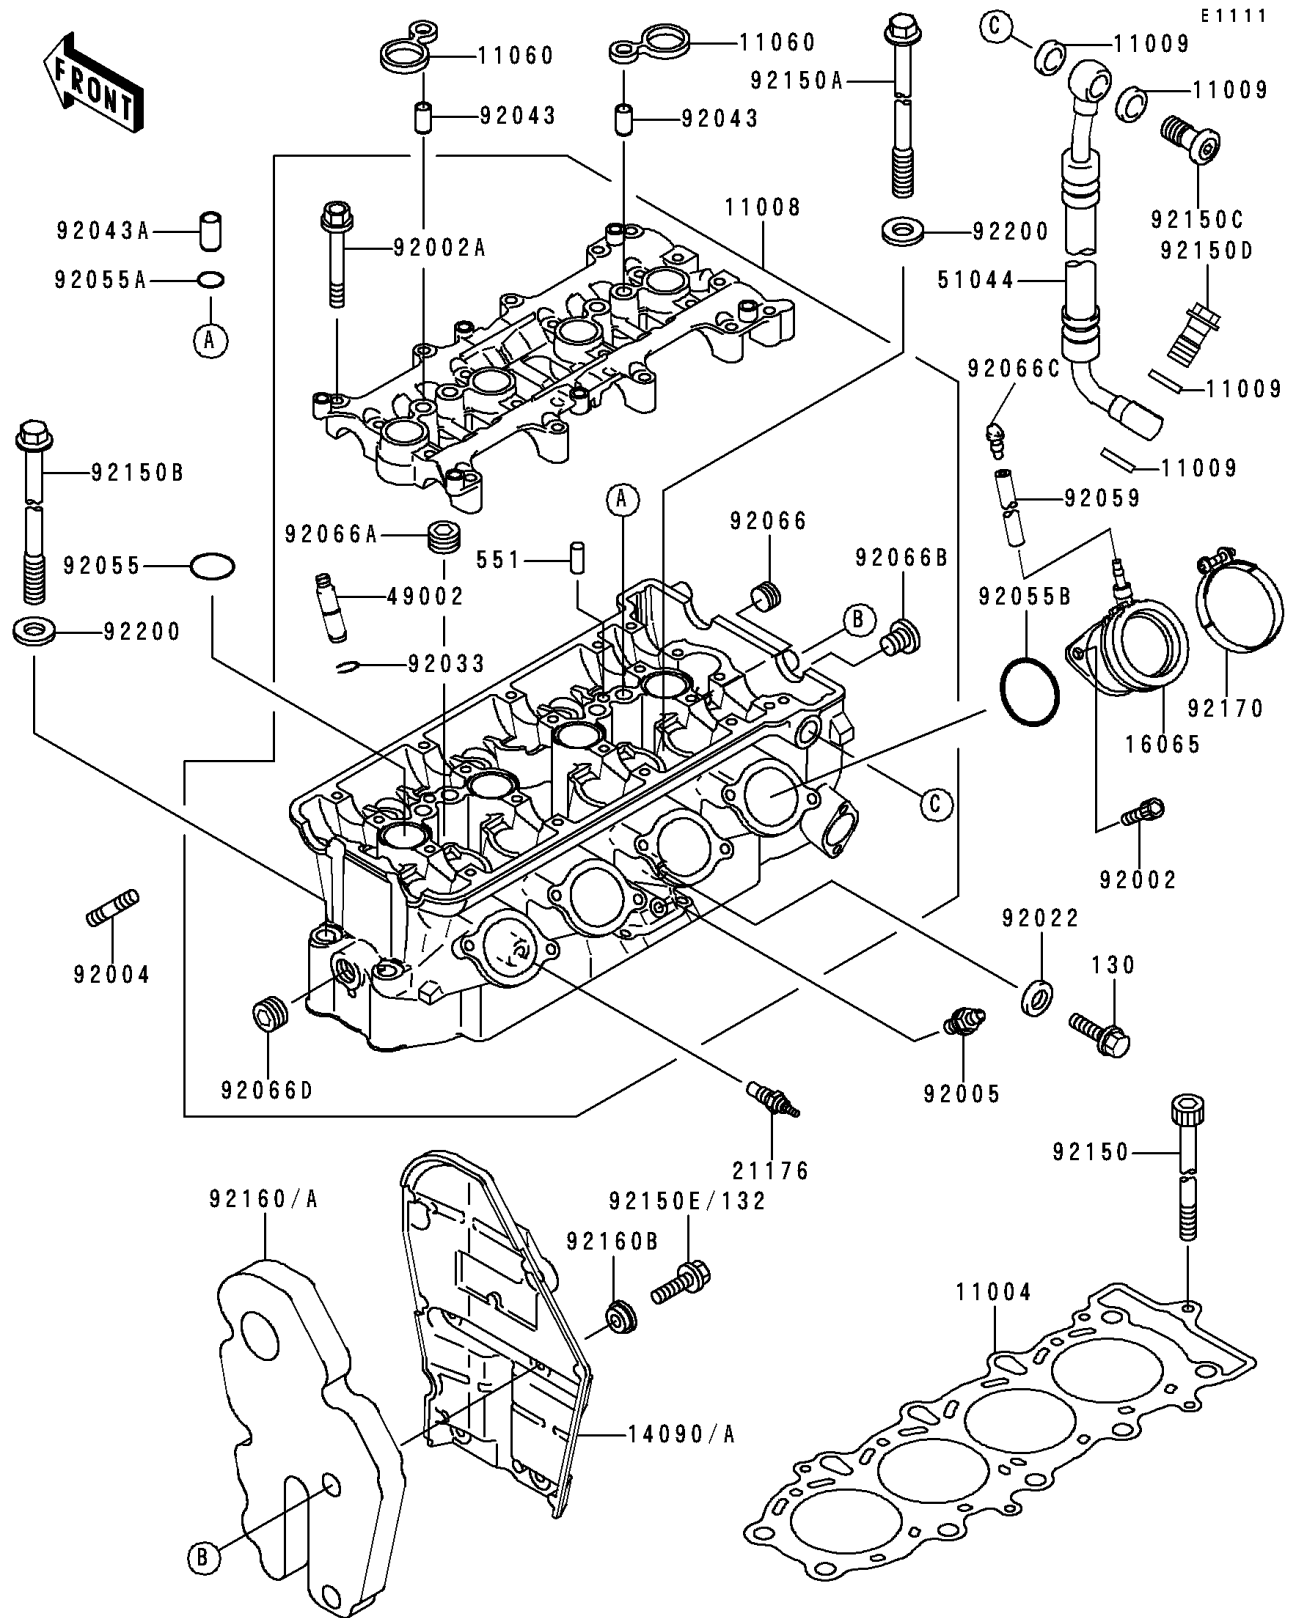

# 1996 Ninja® ZX™-6R PARTS DIAGRAM

## Cylinder Head

## Cylinder Head

ITEM NAME	PART NUMBER	QUANTITY
GASKET-HEAD (Ref # 11004)	11004-1303	1
HEAD-COMP-CYLINDER (Ref # 11008)	11008-1293	1
GASKET,14X19.5X1.4 (Ref # 11009)	11009-1461	4
GASKET,BEARING CAP (Ref # 11060)	11060-1861	4
COVER (Ref # 14090A)	14090-1657	1
HOLDER-CARBURETOR (Ref # 16065)	16065-1305	4
SENSOR,WATER (Ref # 21176)	21176-1054	1
GUIDE-VALVE (Ref # 49002)	49002-1128	AR
TUBE-ASSY,OIL (Ref # 51044)	51044-1179	1
BOLT,SOCKET,6X14 (Ref # 92002)	92002-1175	8
BOLT,6X40 (Ref # 92002A)	92002-1756	20
STUD,8X18 (Ref # 92004)	92004-1186	8
FITTING (Ref # 92005)	92005-1273	1
WASHER,6.2X11X1 (Ref # 92022)	92022-304	1
RING-SNAP (Ref # 92033)	92033-1247	16
PIN,6.2X8X14 (Ref # 92043)	92043-1263	4
PIN,8.2X10X14 (Ref # 92043A)	92043-1264	4
RING-O,25.5X2 (Ref # 92055)	92055-1403	4
RING-O,11.5X1.5 (Ref # 92055A)	92055-1469	4
RING-O,42X1.9 (Ref # 92055B)	92055-1536	4
PLUG,OIL LINE,1/8X7 (Ref # 92066)	92066-1227	1
PLUG (Ref # 92066A)	92066-1253	4
PLUG (Ref # 92066B)	92066-1260	1
PLUG (Ref # 92066D)	92066-1420	1
BOLT,SOCKET,6X92 (Ref # 92150)	92150-1928	1
BOLT,L=148 (Ref # 92150A)	92150-1934	8
BOLT,L=140 (Ref # 92150B)	92150-1935	2
BOLT (Ref # 92150C)	92150-1944	1
BOLT (Ref # 92150D)	92150-1945	1

### Cylinder Head

ITEM NAME	PART NUMBER	QUANTITY
BOLT (Ref # 92150E)	92150-1981	6
DAMPER (Ref # 92160A)	92160-1680	1
DAMPER (Ref # 92160B)	92160-1681	6
CLAMP (Ref # 92170)	92170-1908	4
WASHER,10.5X19X2.3 (Ref # 92200)	92200-1042	10
BOLT-FLANGED (Ref # 130)	130Y0610	1
PIN-DOWEL,6X12 (Ref # 551)	551A0612	2
TUBE,4X9X100 (Ref # 92059)	92059-1058	1
PLUG (Ref # 92066C)	92066-1347	1