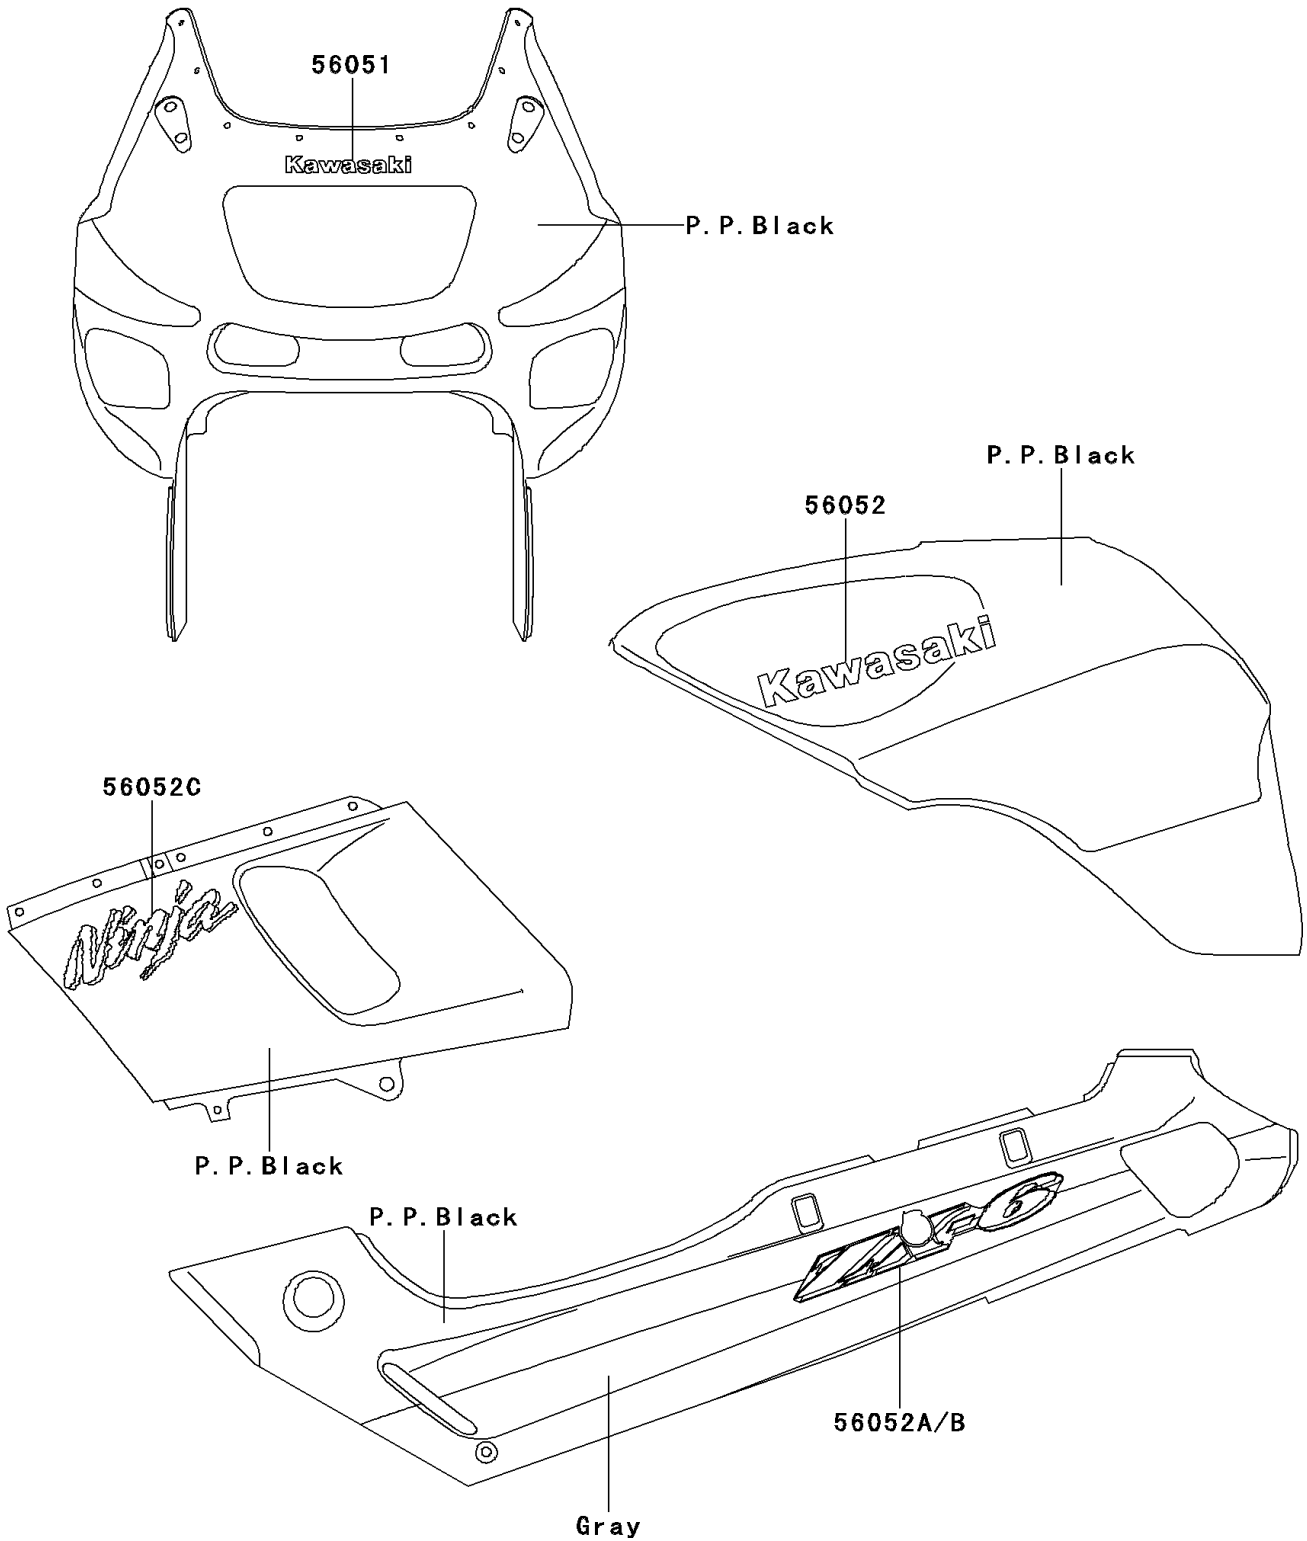

2001 Ninja[®] ZX[™]-6 PARTS DIAGRAM

Decals(P.P.Black/Gray)(ZX600-E9)

F2861D

2001 Ninja® ZX™-6 PARTS LIST

Decals(P.P.Black/Gray)(ZX600-E9)

ITEM NAME	PART NUMBER	QUANTITY
MARK,UPP COWLING,KAWASAKI (Ref # 56051)	56051-1895	1
MARK,FUEL TANK,KAWASAKI (Ref # 56052)	56052-1307	2
MARK,SIDE COVER,LH,ZX-6 (Ref # 56052A)	56052-1308	1
MARK,SIDE COVER,RH,ZX-6 (Ref # 56052B)	56052-1309	1
MARK,CNT COWLING,NINJA (Ref # 56052C)	56052-1310	2