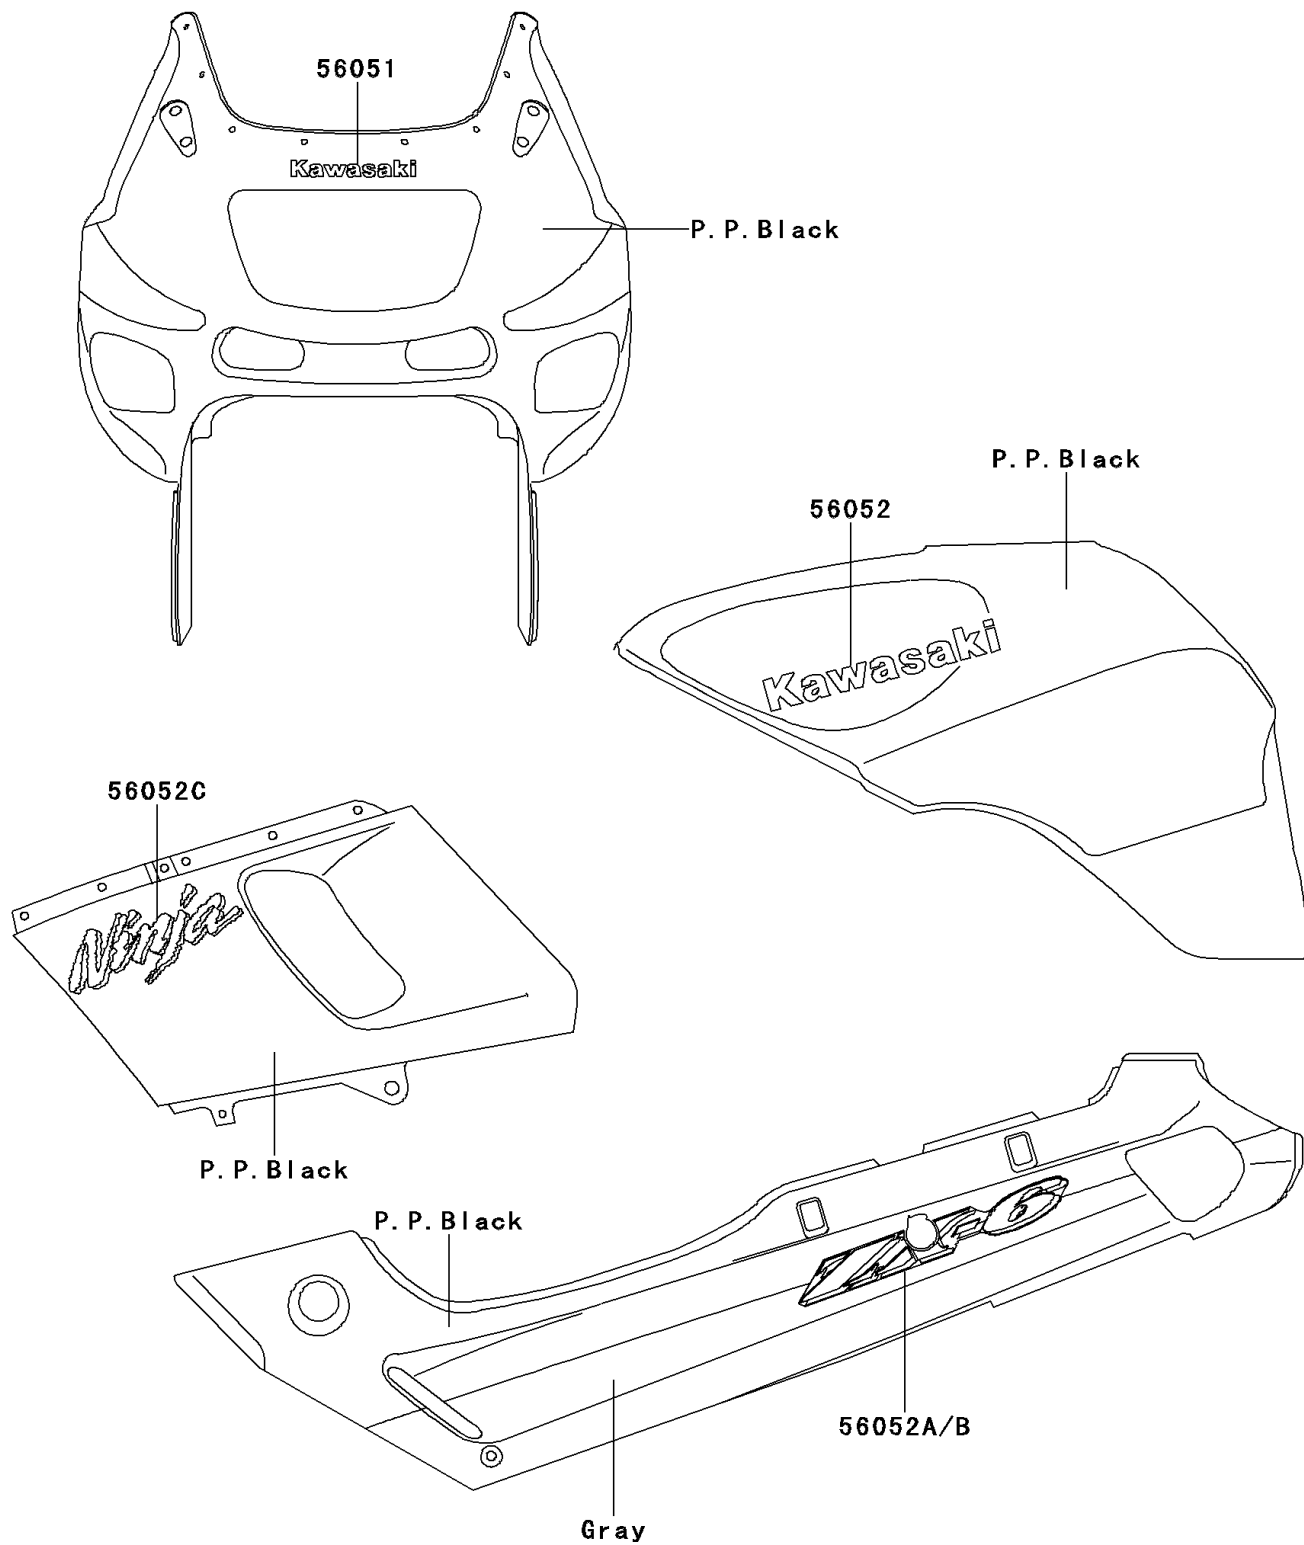

2001 Ninja® ZX™-6 PARTS DIAGRAM

Decals(P.P.Black/Gray)(ZX600-E9)

F2861D

2001 Ninja® ZX™-6 PARTS LIST

Decals(P.P.Black/Gray)(ZX600-E9)

ITEM NAME	PART NUMBER	QUANTITY
MARK,UPP COWLING,KAWASAKI (Ref # 56051)	56051-1895	1
MARK,FUEL TANK,KAWASAKI (Ref # 56052)	56052-1307	1
MARK,SIDE COVER,LH,ZX-6 (Ref # 56052A)	56052-1308	1
MARK,SIDE COVER,RH,ZX-6 (Ref # 56052B)	56052-1309	1
MARK,CNT COWLING,NINJA (Ref # 56052C)	56052-1310	1