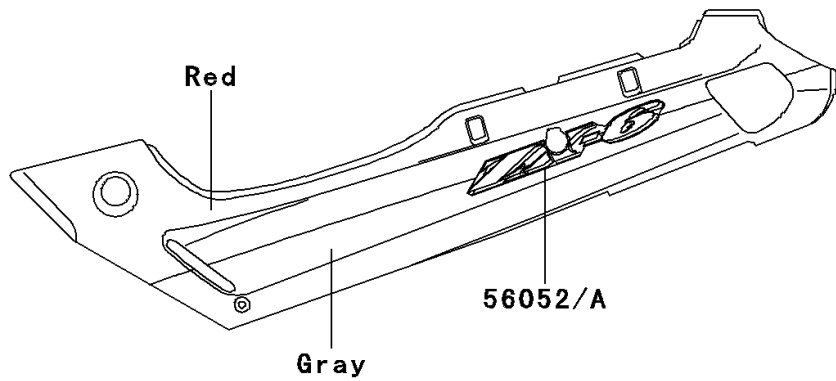

2000 Ninja® ZX™-6 PARTS DIAGRAM

Decals(Red)(CA,US)(ZX600-E8)

F2861C

2000 Ninja® ZX™-6 PARTS LIST

Decals(Red)(CA,US)(ZX600-E8)

ITEM NAME	PART NUMBER	QUANTITY
EMBLEM,FUEL TANK,KAWASAKI (Ref # 56014)	56014-1388	2
MARK,UPP COWLING,KAWASAKI (Ref # 56051)	56051-1895	1
MARK,SIDE COVER,LH,ZX-6 (Ref # 56052)	56052-1189	1
MARK,SIDE COVER,RH,ZX-6 (Ref # 56052A)	56052-1190	1
MARK,CNT COWLING,NINJA (Ref # 56052B)	56052-1191	2