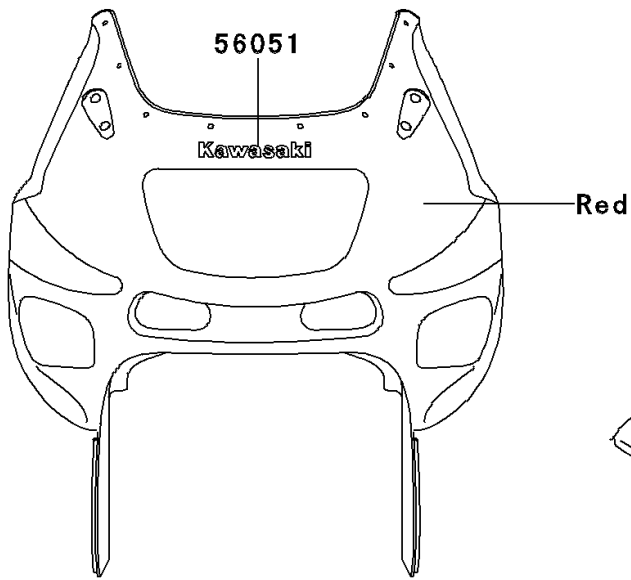

2000 Ninja® ZX™-6 PARTS DIAGRAM

Decals(Red)(CA,US)(ZX600-E8)

F2861C

2000 Ninja® ZX™-6 PARTS LIST

Decals(Red)(CA,US)(ZX600-E8)

ITEM NAME	PART NUMBER	QUANTITY
EMBLEM,FUEL TANK,KAWASAKI (Ref # 56014)	56014-1388	2
MARK,UPP COWLING,KAWASAKI (Ref # 56051)	56051-1895	1
MARK,SIDE COVER,LH,ZX-6 (Ref # 56052)	56052-1189	1
MARK,SIDE COVER,RH,ZX-6 (Ref # 56052A)	56052-1190	1
MARK,CNT COWLING,NINJA (Ref # 56052B)	56052-1191	2