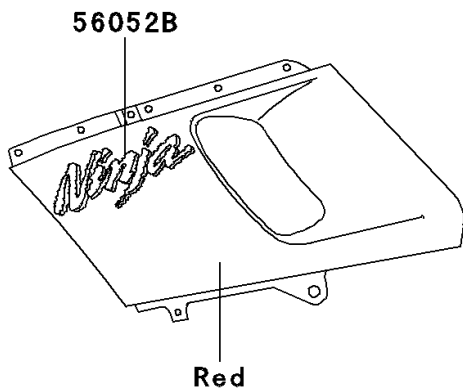

2000 Ninja® ZX™-6 PARTS DIAGRAM

Decals(Red)(CA,US)(ZX600-E8)

F2861C

2000 Ninja® ZX™-6 PARTS LIST

Decals(Red)(CA,US)(ZX600-E8)

ITEM NAME	PART NUMBER	QUANTITY
EMBLEM,FUEL TANK,KAWASAKI (Ref # 56014)	56014-1388	2
MARK,UPP COWLING,KAWASAKI (Ref # 56051)	56051-1895	1
MARK,SIDE COVER,LH,ZX-6 (Ref # 56052)	56052-1189	1
MARK,SIDE COVER,RH,ZX-6 (Ref # 56052A)	56052-1190	1
MARK,CNT COWLING,NINJA (Ref # 56052B)	56052-1191	2