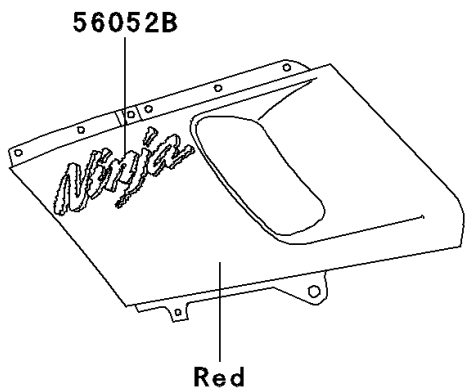

# 2000 Ninja® ZX™-6 PARTS DIAGRAM

Decals(Red)(CN)(ZX600-E8)

F2861B

## 2000 Ninja® ZX™-6 PARTS LIST

Decals(Red)(CN)(ZX600-E8)

ITEM NAME	PART NUMBER	QUANTITY
EMBLEM,FUEL TANK,KAWASAKI (Ref # 56014)	56014-1389	2
MARK,UPP COWLING,KAWASAKI (Ref # 56051)	56051-1895	1
MARK,SIDE COVER,LH,ZX-6 (Ref # 56052)	56052-1192	1
MARK,SIDE COVER,RH,ZX-6 (Ref # 56052A)	56052-1193	1
MARK,CNT COWLING,NINJA (Ref # 56052B)	56052-1194	2