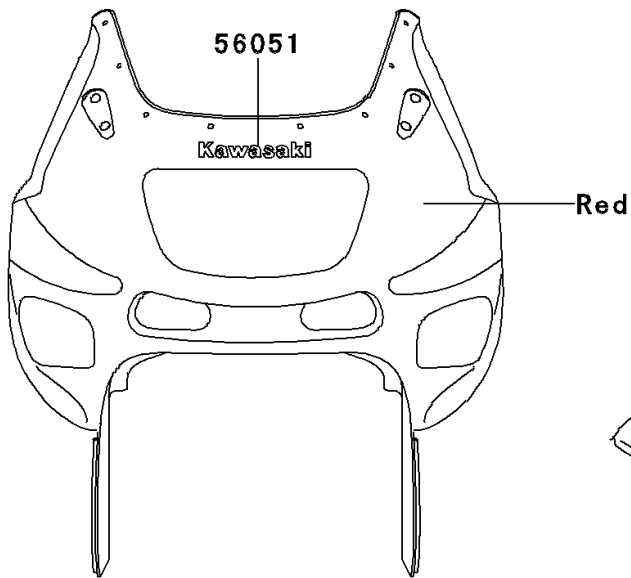

# 2000 Ninja® ZX™-6 PARTS DIAGRAM

Decals(Red)(CN)(ZX600-E8)

F2861B

## 2000 Ninja® ZX™-6 PARTS LIST

Decals(Red)(CN)(ZX600-E8)

ITEM NAME	PART NUMBER	QUANTITY
EMBLEM,FUEL TANK,KAWASAKI (Ref # 56014)	56014-1389	2
MARK,UPP COWLING,KAWASAKI (Ref # 56051)	56051-1895	1
MARK,SIDE COVER,LH,ZX-6 (Ref # 56052)	56052-1192	1
MARK,SIDE COVER,RH,ZX-6 (Ref # 56052A)	56052-1193	1
MARK,CNT COWLING,NINJA (Ref # 56052B)	56052-1194	2