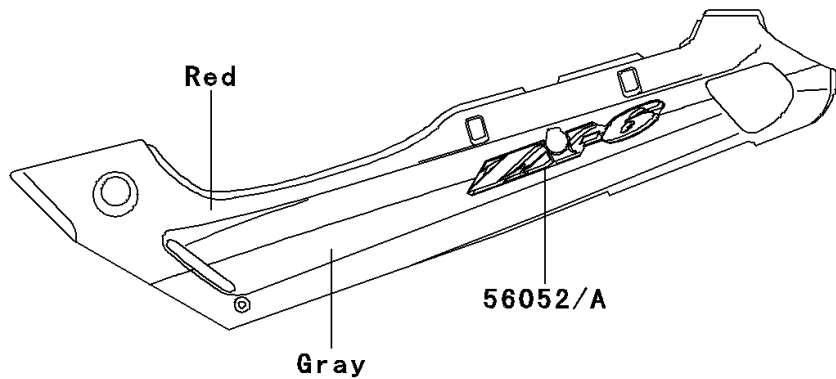

# 2000 Ninja® ZX™-6 PARTS DIAGRAM

Decals(Red)(CN)(ZX600-E8)

F2861B

## 2000 Ninja® ZX™-6 PARTS LIST

Decals(Red)(CN)(ZX600-E8)

ITEM NAME	PART NUMBER	QUANTITY
EMBLEM,FUEL TANK,KAWASAKI (Ref # 56014)	56014-1389	2
MARK,UPP COWLING,KAWASAKI (Ref # 56051)	56051-1895	1
MARK,SIDE COVER,LH,ZX-6 (Ref # 56052)	56052-1192	1
MARK,SIDE COVER,RH,ZX-6 (Ref # 56052A)	56052-1193	1
MARK,CNT COWLING,NINJA (Ref # 56052B)	56052-1194	2