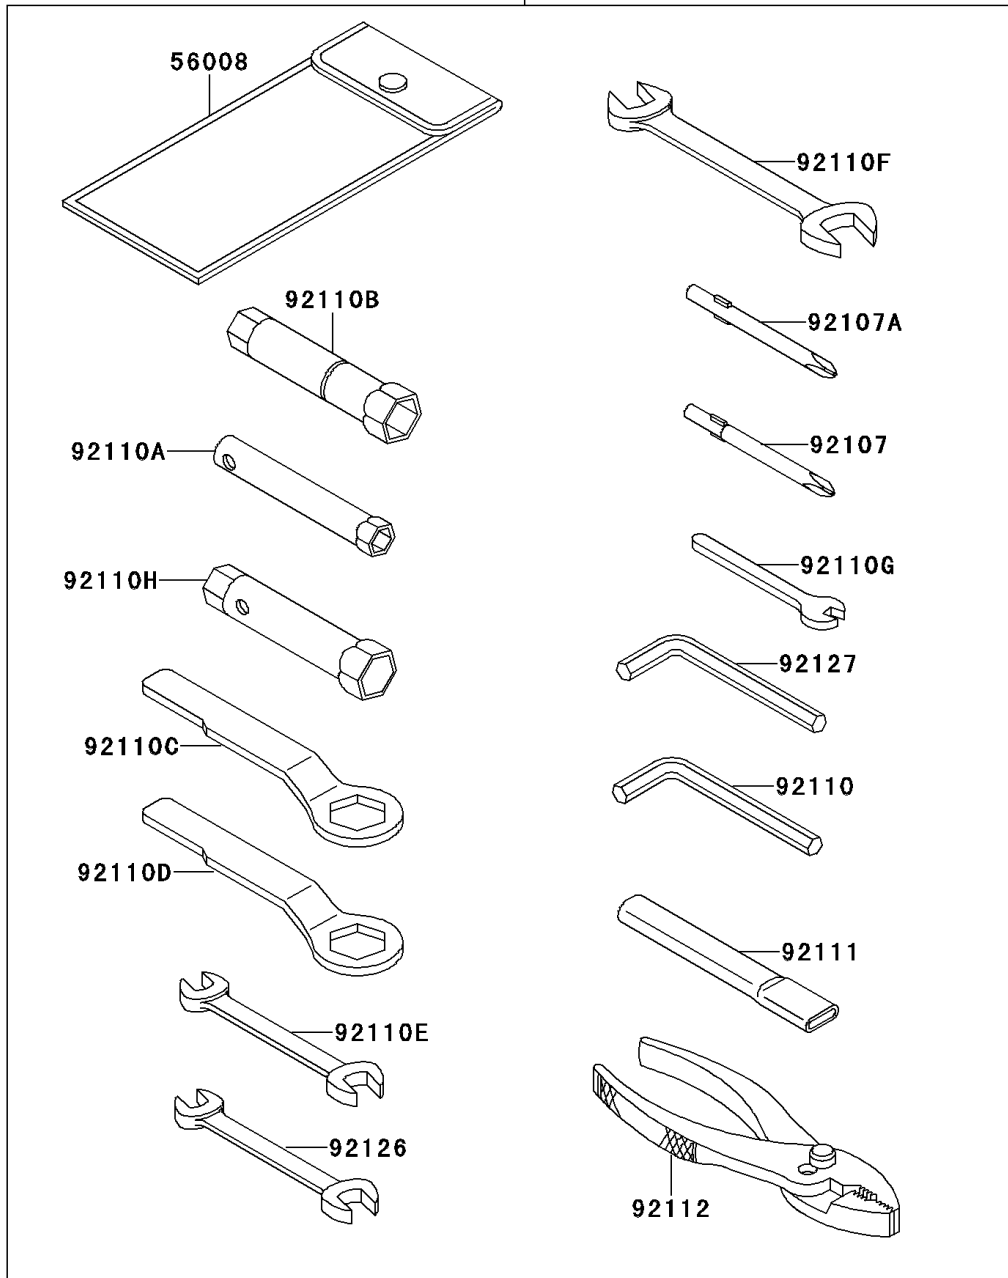

2000 Ninja® ZX™-6 PARTS DIAGRAM

Owner's Tools

56007

F2810

2000 Ninja® ZX™-6 PARTS LIST

Owner's Tools

ITEM NAME	PART NUMBER	QUANTITY
TOOL-KIT (Ref # 56007)	56007-1376	1
BAG,TOOL (Ref # 56008)	56008-1075	1
THREE BOND TB1211,HT/RS,WHITE (Ref # 56019A)	56019-120	1
GASKET-LIQUID,TUBE,100G,BLACK (Ref # 92104)	92104-1003	1
GASKET-LIQUID,SILVER TB1216 (Ref # 92104A)	92104-1063	AR
TOOL-DRIVER,#3PHILLIPS (Ref # 92107)	92107-005	1
TOOL-DRIVER,#2PHILLIPS (Ref # 92107A)	92107-1053	1
TOOL-WRENCH,ALLEN,5MM (Ref # 92110)	92110-1015	1
TOOL-WRENCH,BOX,8MM (Ref # 92110A)	92110-1139	1
TOOL-WRENCH,BOX,16MM (Ref # 92110B)	92110-1146	1
TOOL-WRENCH,BOX END,27MM (Ref # 92110C)	92110-1147	1
TOOL-WRENCH,BOX END,22MM (Ref # 92110D)	92110-1148	1
TOOL-WRENCH,OPEN END,10X12 (Ref # 92110E)	92110-1152	1
TOOL-WRENCH,OPEN END,14X17 (Ref # 92110F)	92110-1153	1
TOOL-WRENCH,OPEN END,6MM (Ref # 92110G)	92110-1157	1
TOOL-WRENCH,BOX,10X12 (Ref # 92110H)	92110-1171	1
TOOL-BAR,BOX END WRENCH (Ref # 92111)	92111-1051	1
TOOL-PLIERS (Ref # 92112)	92112-1001	1
TOOL-WRENCH,OPEN END,8X10 (Ref # 92126)	92126-004	1
TOOL-WRENCH,ALLEN,6MM (Ref # 92127)	92127-003	1