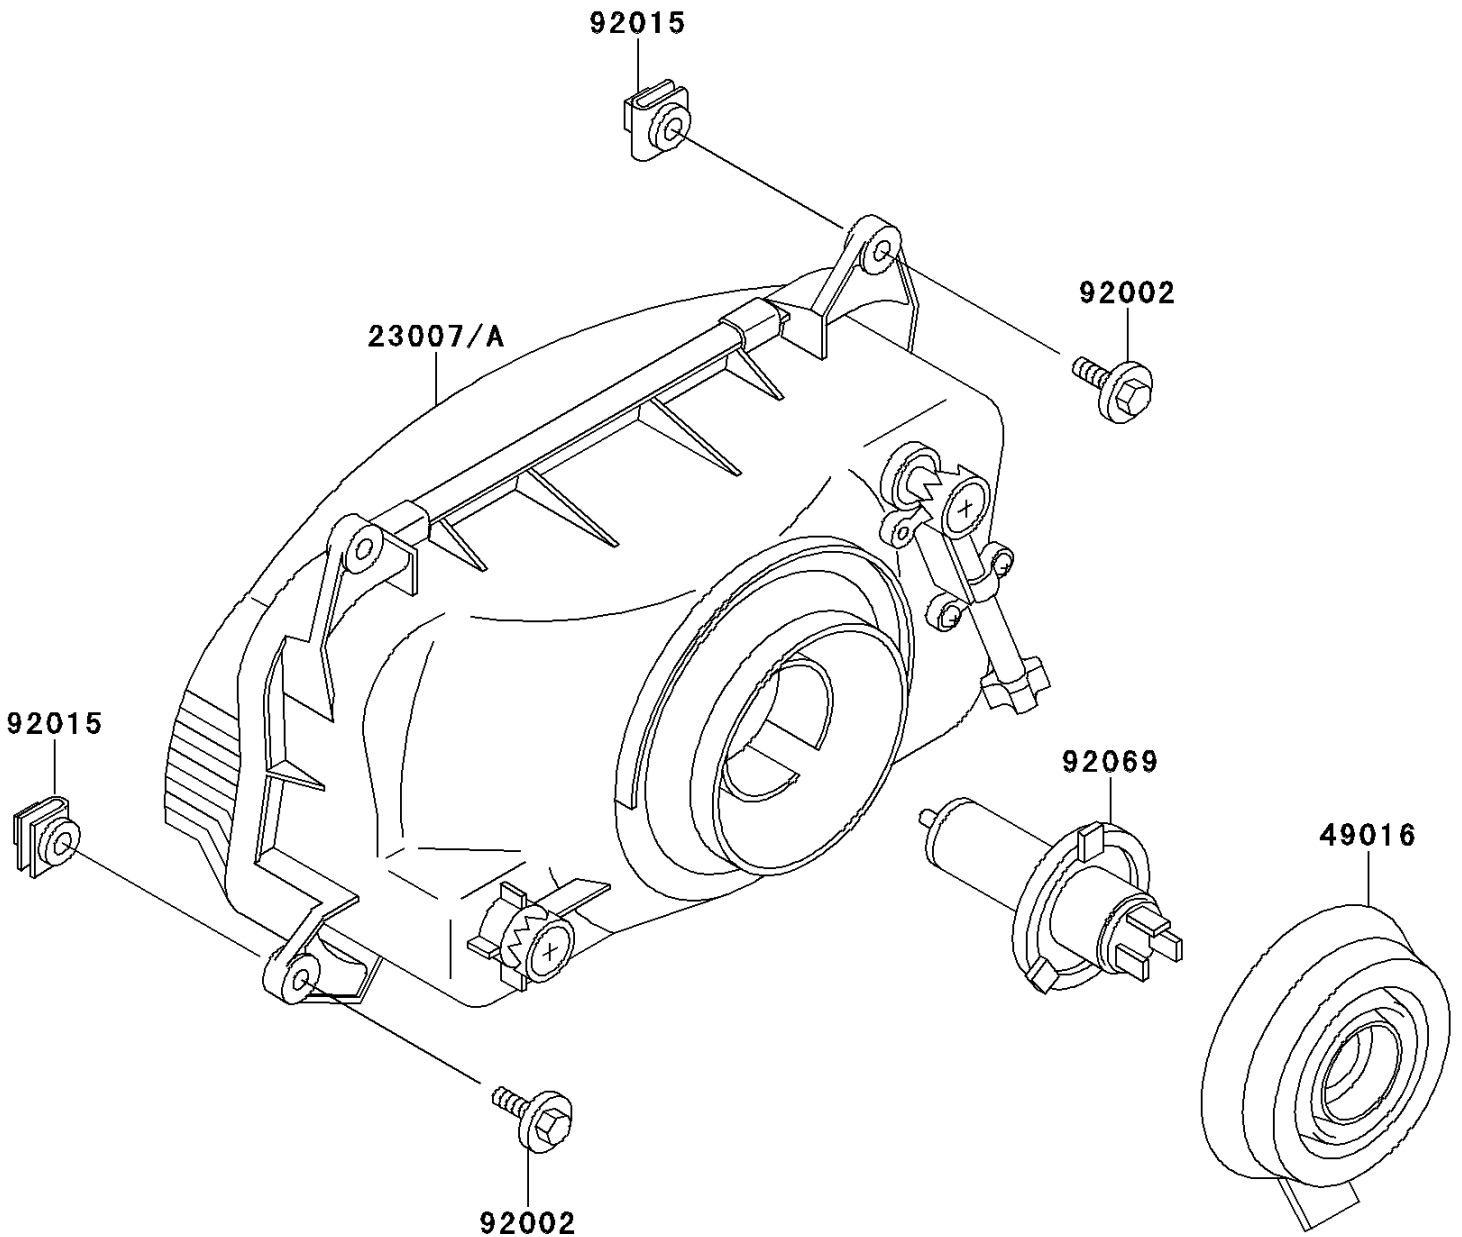

2001 Ninja[®] ZX[™]-6 PARTS DIAGRAM

Headlight(s)

F2710

2001 Ninja® ZX™-6 PARTS LIST

Headlight(s)

ITEM NAME	PART NUMBER	QUANTITY
LENS-COMP,HEAD LAMP (Ref # 23007A)	23007-1375	1
COVER-SEAL,HEAD LAMP SOCKET (Ref # 49016)	49016-1137	1
BOLT,6X22 (Ref # 92002)	92002-1262	4
NUT,6MM (Ref # 92015)	92015-1602	4
BULB,12V 60/55W,H4 (Ref # 92069)	92069-1002	1