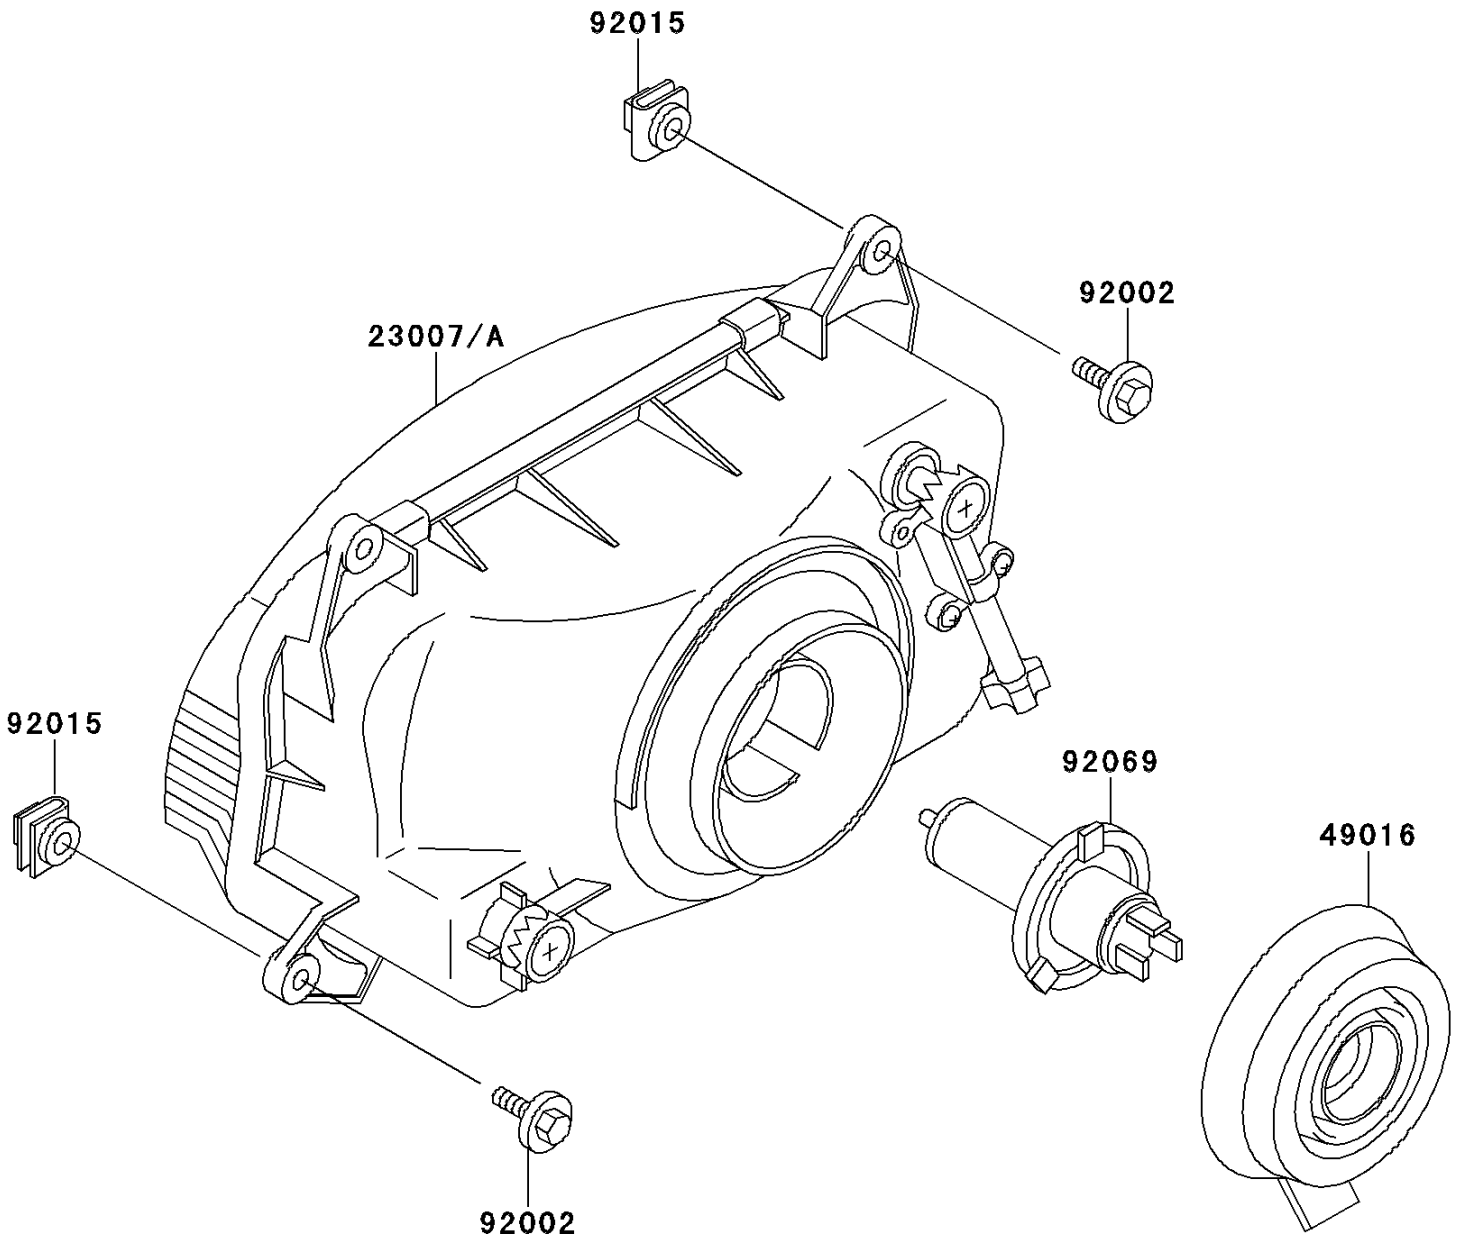

2001 Ninja[®] ZX[™]-6 PARTS DIAGRAM

Headlight(s)

F2710

2001 Ninja® ZX™-6 PARTS LIST

Headlight(s)

ITEM NAME	PART NUMBER	QUANTITY
LENS-COMP,HEAD LAMP (Ref # 23007A)	23007-1375	1
COVER-SEAL,HEAD LAMP SOCKET (Ref # 49016)	49016-1137	1
BOLT,6X22 (Ref # 92002)	92002-1262	4
NUT,6MM (Ref # 92015)	92015-1602	4
BULB,12V 60/55W,H4 (Ref # 92069)	92069-1002	1