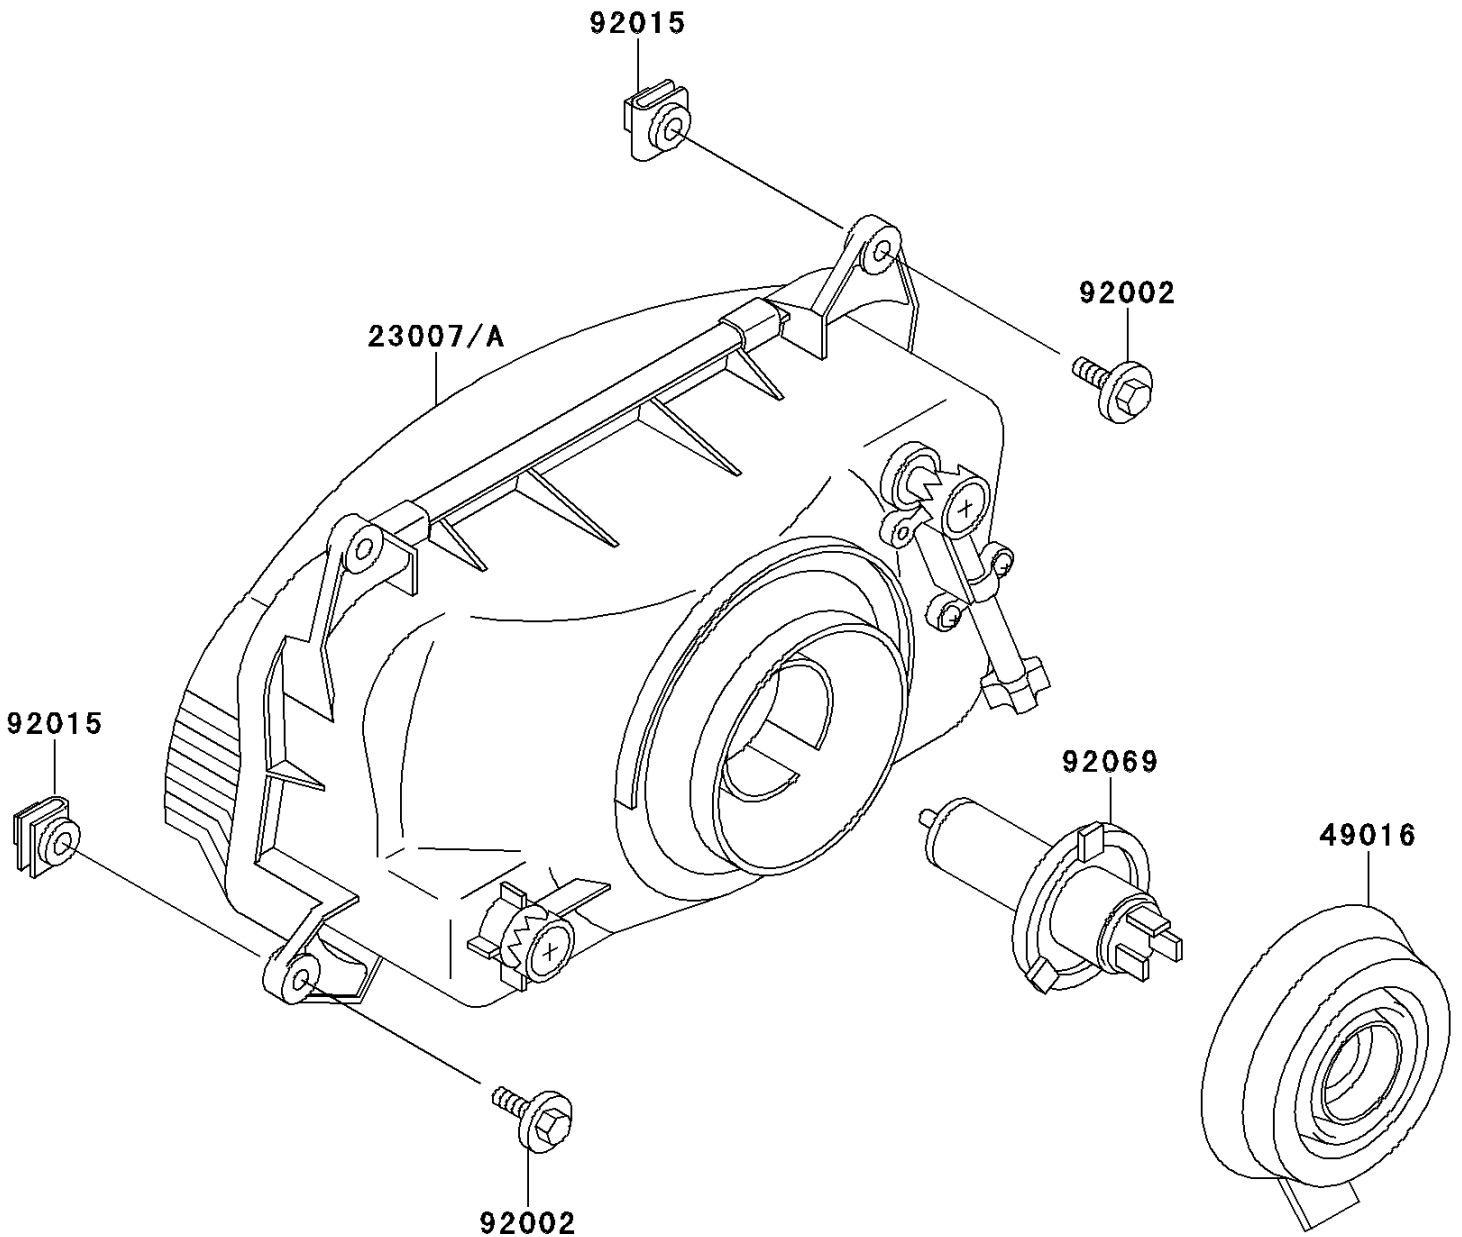

# 2000 Ninja® ZX™-6 PARTS DIAGRAM

Headlight(s)

F2710

## 2000 Ninja® ZX™-6 PARTS LIST

Headlight(s)

ITEM NAME	PART NUMBER	QUANTITY
LENS-COMP,HEAD LAMP (Ref # 23007A)	23007-1375	1
COVER-SEAL,HEAD LAMP SOCKET (Ref # 49016)	49016-1137	1
BOLT,6X22 (Ref # 92002)	92002-1262	4
NUT,6MM (Ref # 92015)	92015-1602	4
BULB,12V 60/55W,H4 (Ref # 92069)	92069-1002	1