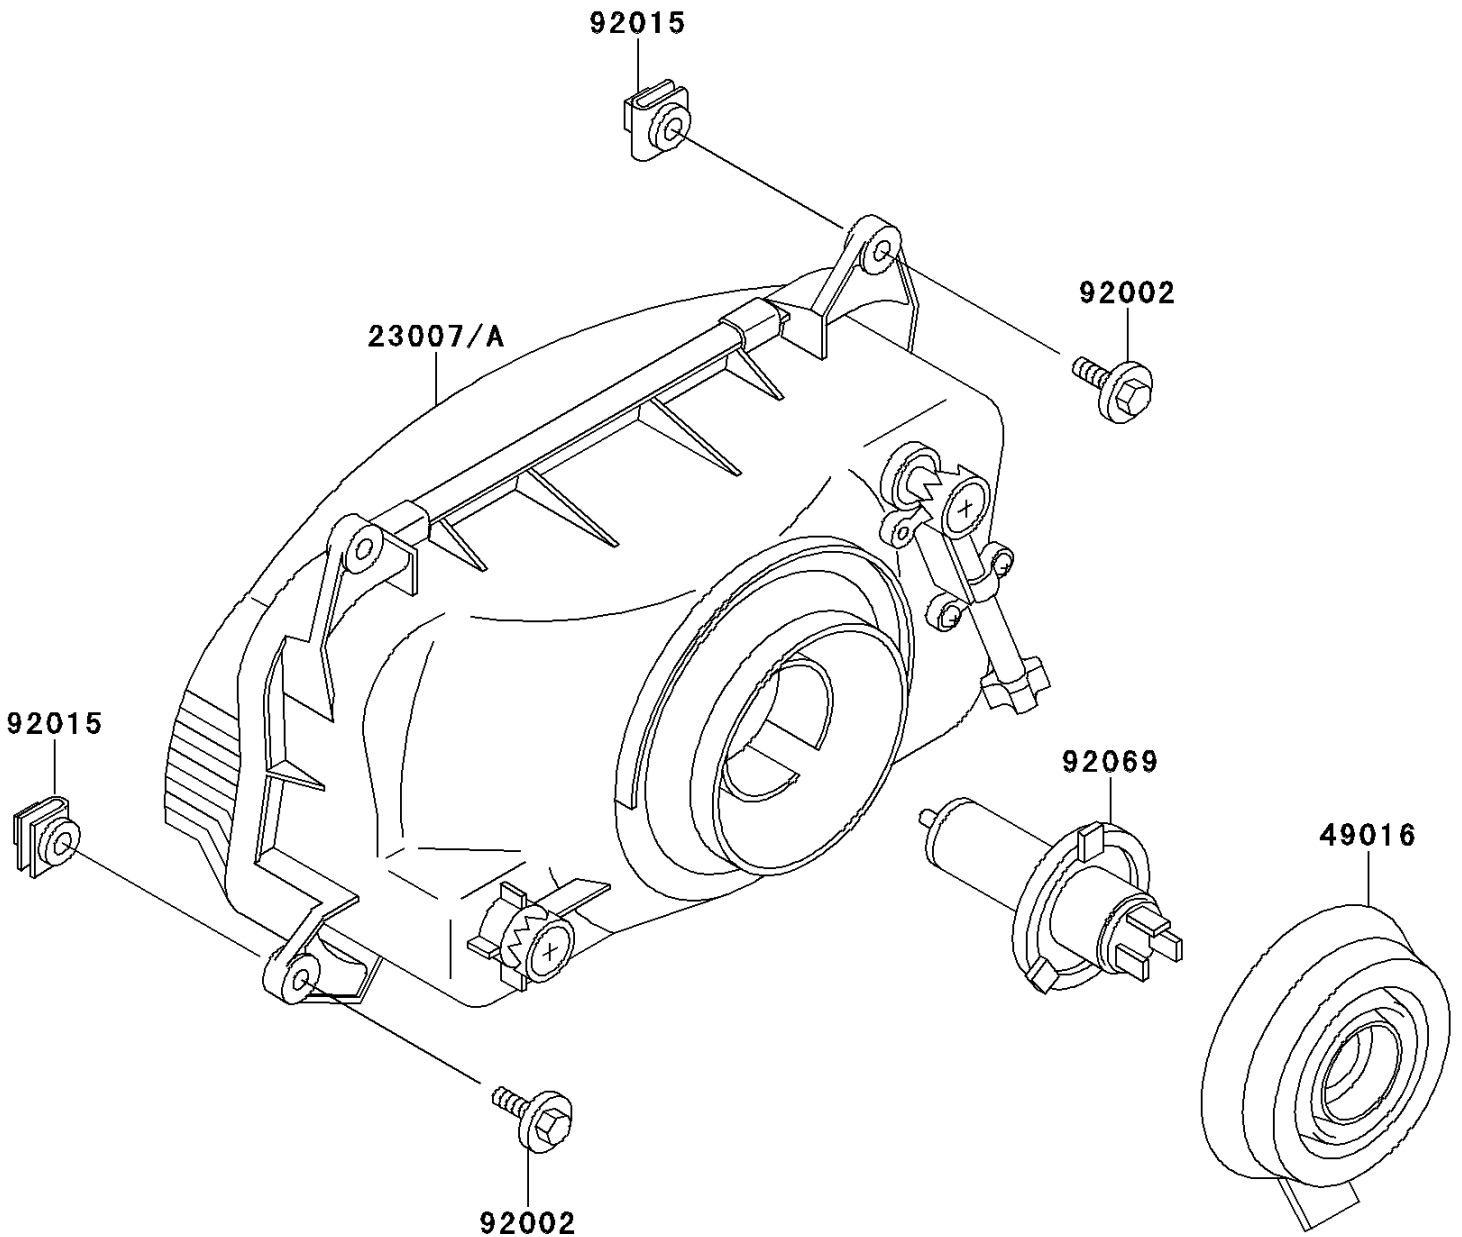

1999 Ninja® ZX™-6 PARTS DIAGRAM

Headlight(s)

F2710

1999 Ninja® ZX™-6 PARTS LIST

Headlight(s)

ITEM NAME	PART NUMBER	QUANTITY
LENS-COMP,HEAD LAMP (Ref # 23007)	23007-1311	1
COVER-SEAL,HEAD LAMP SOCKET (Ref # 49016)	49016-1137	1
BOLT,6X22 (Ref # 92002)	92002-1262	4
NUT,6MM (Ref # 92015)	92015-1602	4
BULB,12V 60/55W,H4 (Ref # 92069)	92069-1002	1