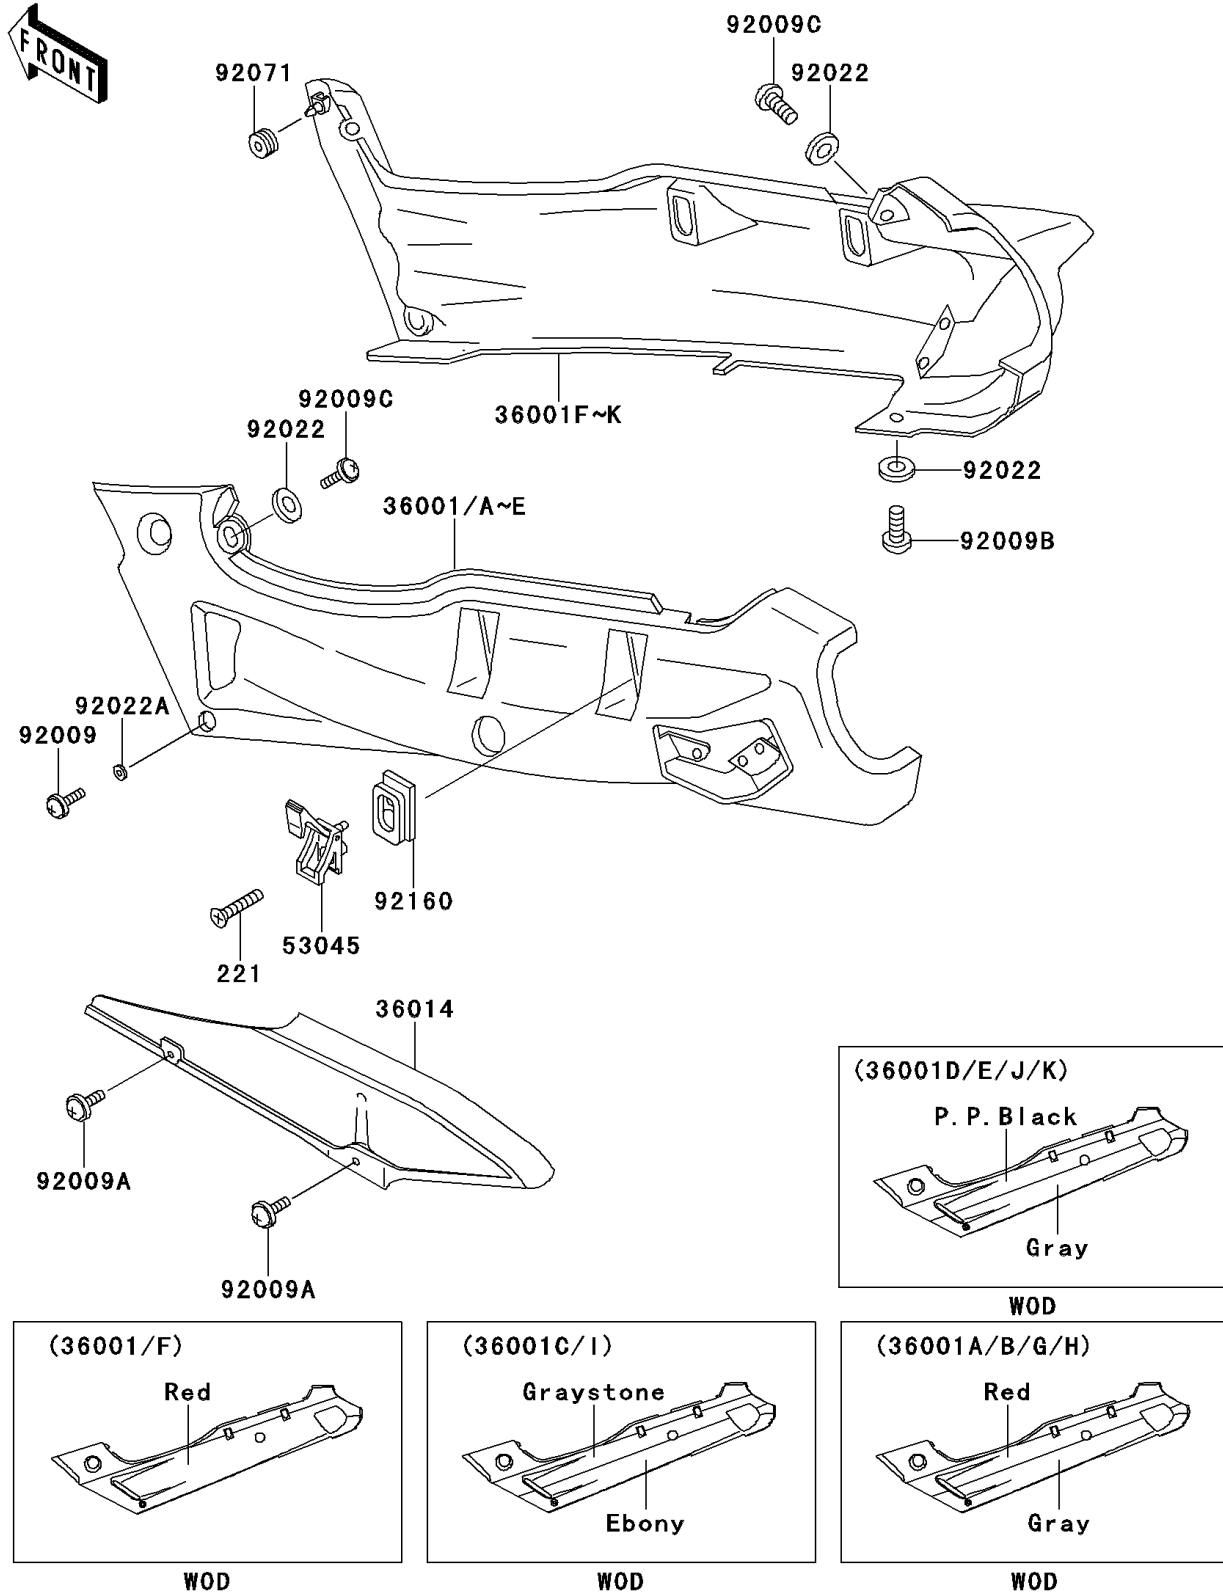

# 2001 Ninja® ZX™-6 PARTS DIAGRAM

Side Covers/Chain Cover

F2610

## 2001 Ninja® ZX™-6 PARTS LIST

### Side Covers/Chain Cover

ITEM NAME	PART NUMBER	QUANTITY
CASE-CHAIN (Ref # 36014)	36014-1187	1
SCREW-CSK-CROS,6X20 (Ref # 221)	221E0620	4
HOOK-ASSY,TOOL BOX (Ref # 53045)	53045-1053	4
SCREW,6X20 (Ref # 92009)	92009-1298	2
SCREW,6X10 (Ref # 92009A)	92009-1402	2
SCREW,5X14 (Ref # 92009B)	92009-1653	2
SCREW,5X20,BLACK (Ref # 92009C)	92009-1656	4
WASHER,NYLON,5.3X11.5X1.5 (Ref # 92022)	92022-1521	6
WASHER,6.5X16X1.0 (Ref # 92022A)	92022-1654	2
GROMMET (Ref # 92071)	92071-056	2
DAMPER,ROPE HOOK (Ref # 92160)	92160-1042	4
COVER-SIDE,LH,BLACK/GRAY (Ref # 36001D)	36001-1493-KI	1
COVER-SIDE,LH,GRAY/BLACK (Ref # 36001E)	36001-1493-49	1
COVER-SIDE,RH,BLACK/GRAY (Ref # 36001J)	36001-1494-KI	1
COVER-SIDE,RH,GRAY/BLACK (Ref # 36001K)	36001-1494-49	1