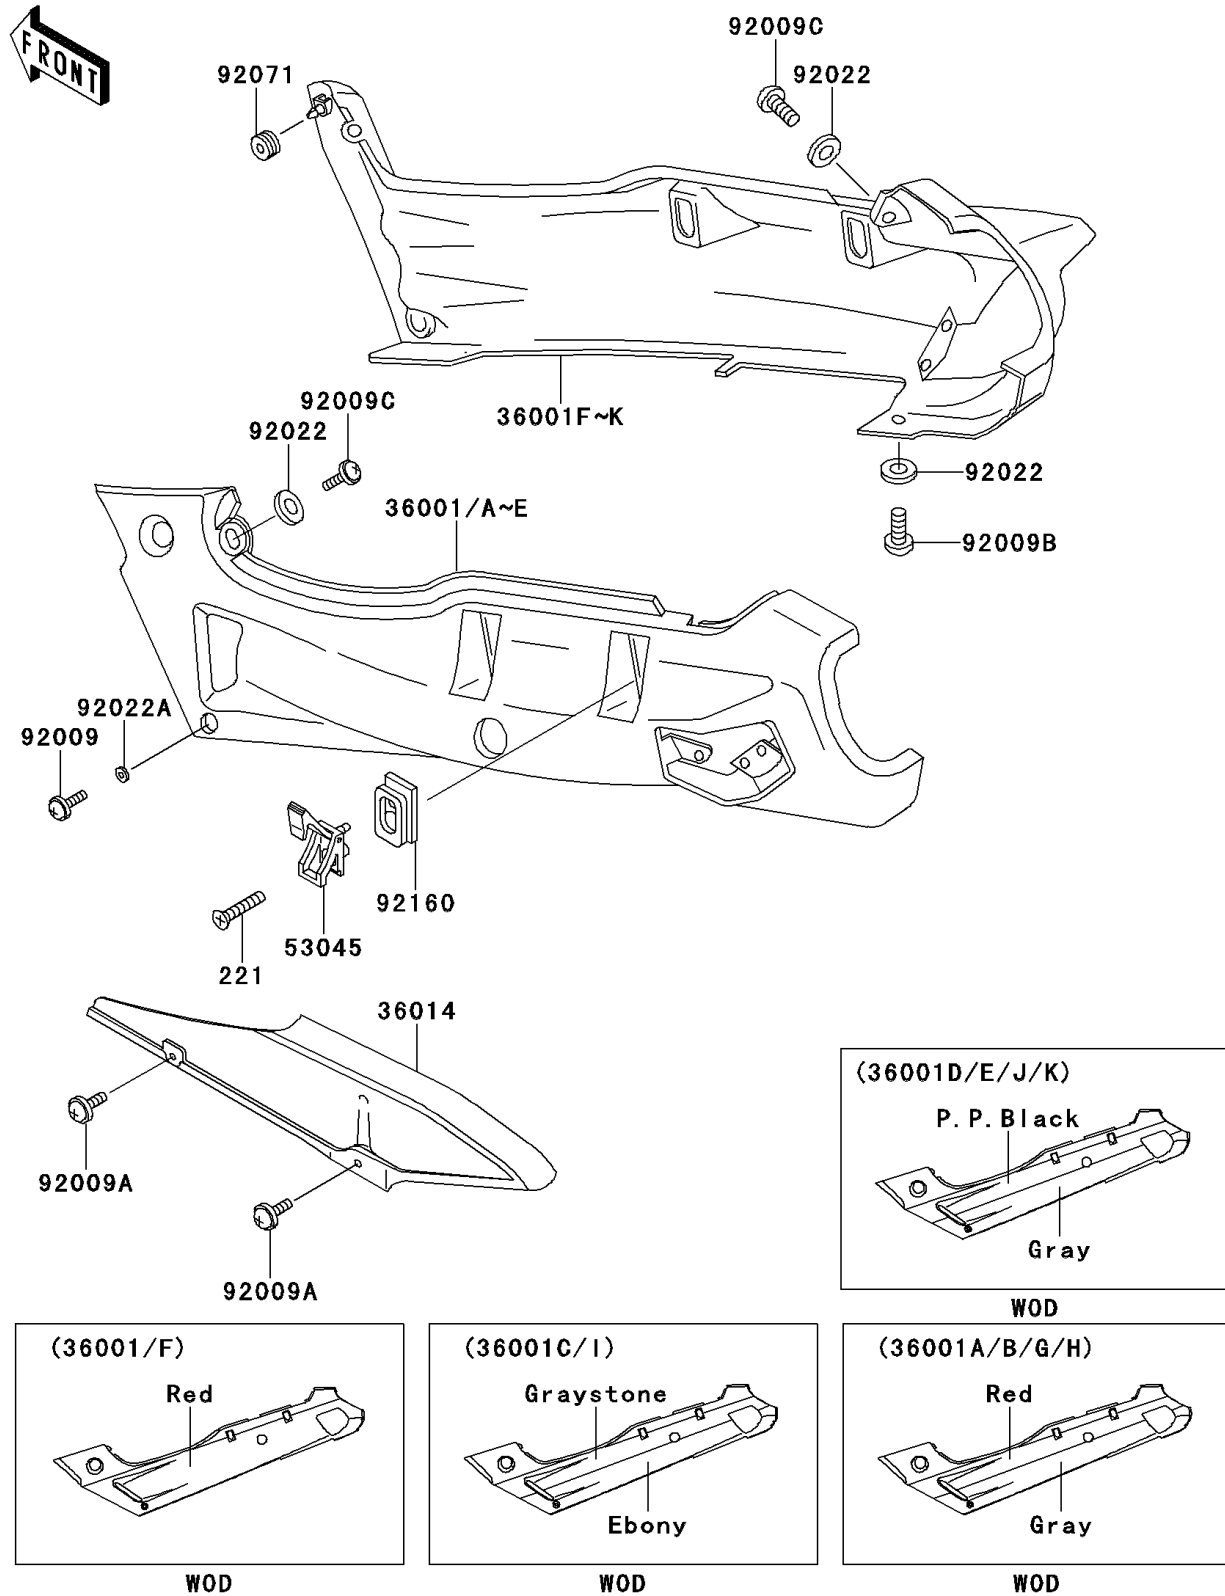

2001 Ninja® ZX™-6 PARTS DIAGRAM

Side Covers/Chain Cover

F2610

2001 Ninja® ZX™-6 PARTS LIST

Side Covers/Chain Cover

ITEM NAME	PART NUMBER	QUANTITY
CASE-CHAIN (Ref # 36014)	36014-1187	1
SCREW-CSK-CROS,6X20 (Ref # 221)	221E0620	1
HOOK-ASSY,TOOL BOX (Ref # 53045)	53045-1053	1
SCREW,6X20 (Ref # 92009)	92009-1298	1
SCREW,6X10 (Ref # 92009A)	92009-1402	1
SCREW,5X14 (Ref # 92009B)	92009-1653	1
SCREW,5X20,BLACK (Ref # 92009C)	92009-1656	1
WASHER,NYLON,5.3X11.5X1.5 (Ref # 92022)	92022-1521	1
WASHER,6.5X16X1.0 (Ref # 92022A)	92022-1654	1
GROMMET (Ref # 92071)	92071-056	1
DAMPER,ROPE HOOK (Ref # 92160)	92160-1042	1
COVER-SIDE,LH,BLACK/GRAY (Ref # 36001D)	36001-1493-KI	1
COVER-SIDE,LH,GRAY/BLACK (Ref # 36001E)	36001-1493-49	1
COVER-SIDE,RH,BLACK/GRAY (Ref # 36001J)	36001-1494-KI	1
COVER-SIDE,RH,GRAY/BLACK (Ref # 36001K)	36001-1494-49	1