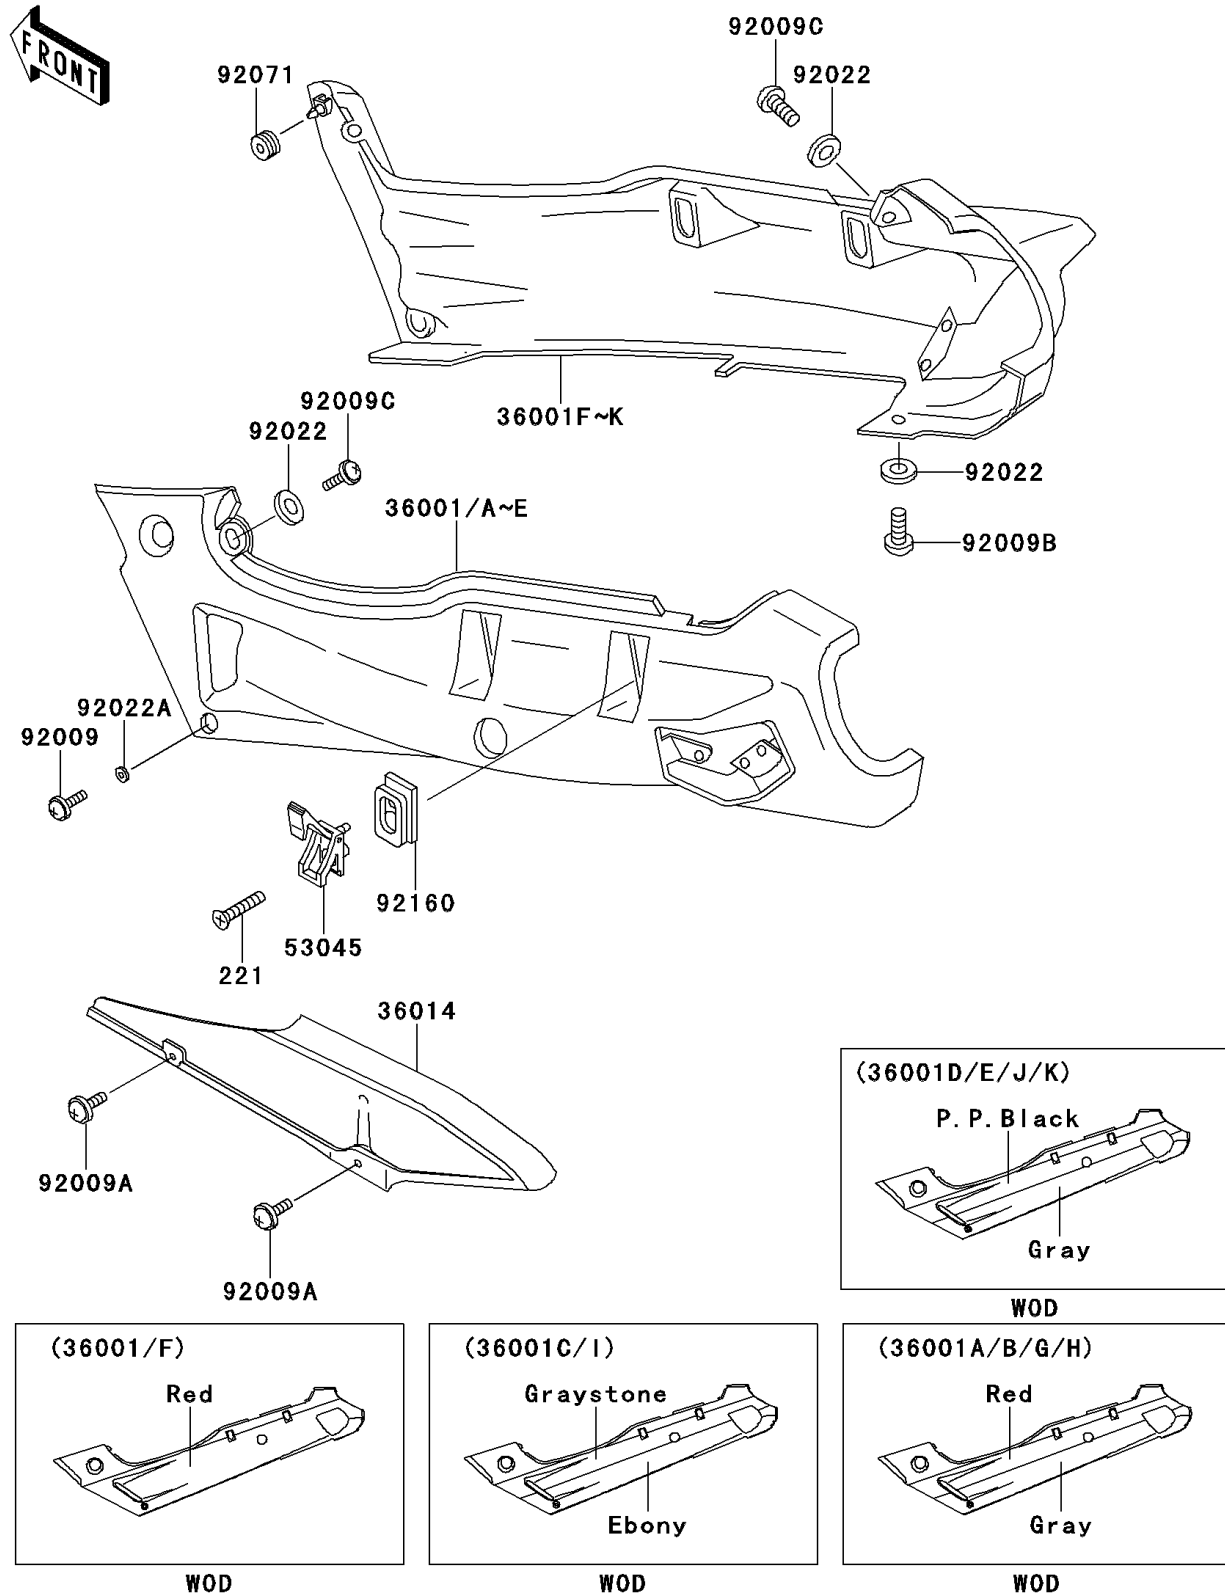

# 2000 Ninja® ZX™-6 PARTS DIAGRAM

Side Covers/Chain Cover

F2610

## 2000 Ninja® ZX™-6 PARTS LIST

Side Covers/Chain Cover

ITEM NAME	PART NUMBER	QUANTITY
CASE-CHAIN (Ref # 36014)	36014-1187	1
SCREW-CSK-CROS,6X20 (Ref # 221)	221E0620	4
HOOK-ASSY,TOOL BOX (Ref # 53045)	53045-1053	4
SCREW,6X20 (Ref # 92009)	92009-1298	2
SCREW,6X10 (Ref # 92009A)	92009-1402	2
SCREW,5X14 (Ref # 92009B)	92009-1653	2
SCREW,5X20,BLACK (Ref # 92009C)	92009-1656	4
WASHER,NYLON,5.3X11.5X1.5 (Ref # 92022)	92022-1521	6
WASHER,6.5X16X1.0 (Ref # 92022A)	92022-1654	2
GROMMET (Ref # 92071)	92071-056	2
DAMPER,ROPE HOOK (Ref # 92160)	92160-1042	4
COVER-SIDE,LH,RED/GRAY (Ref # 36001A)	36001-1493-FV	1
COVER-SIDE,LH,RED/GRAY (Ref # 36001B)	36001-1493-JV	1
COVER-SIDE,RH,RED/GRAY (Ref # 36001G)	36001-1494-FV	1
COVER-SIDE,RH,RED/GRAY (Ref # 36001H)	36001-1494-JV	1