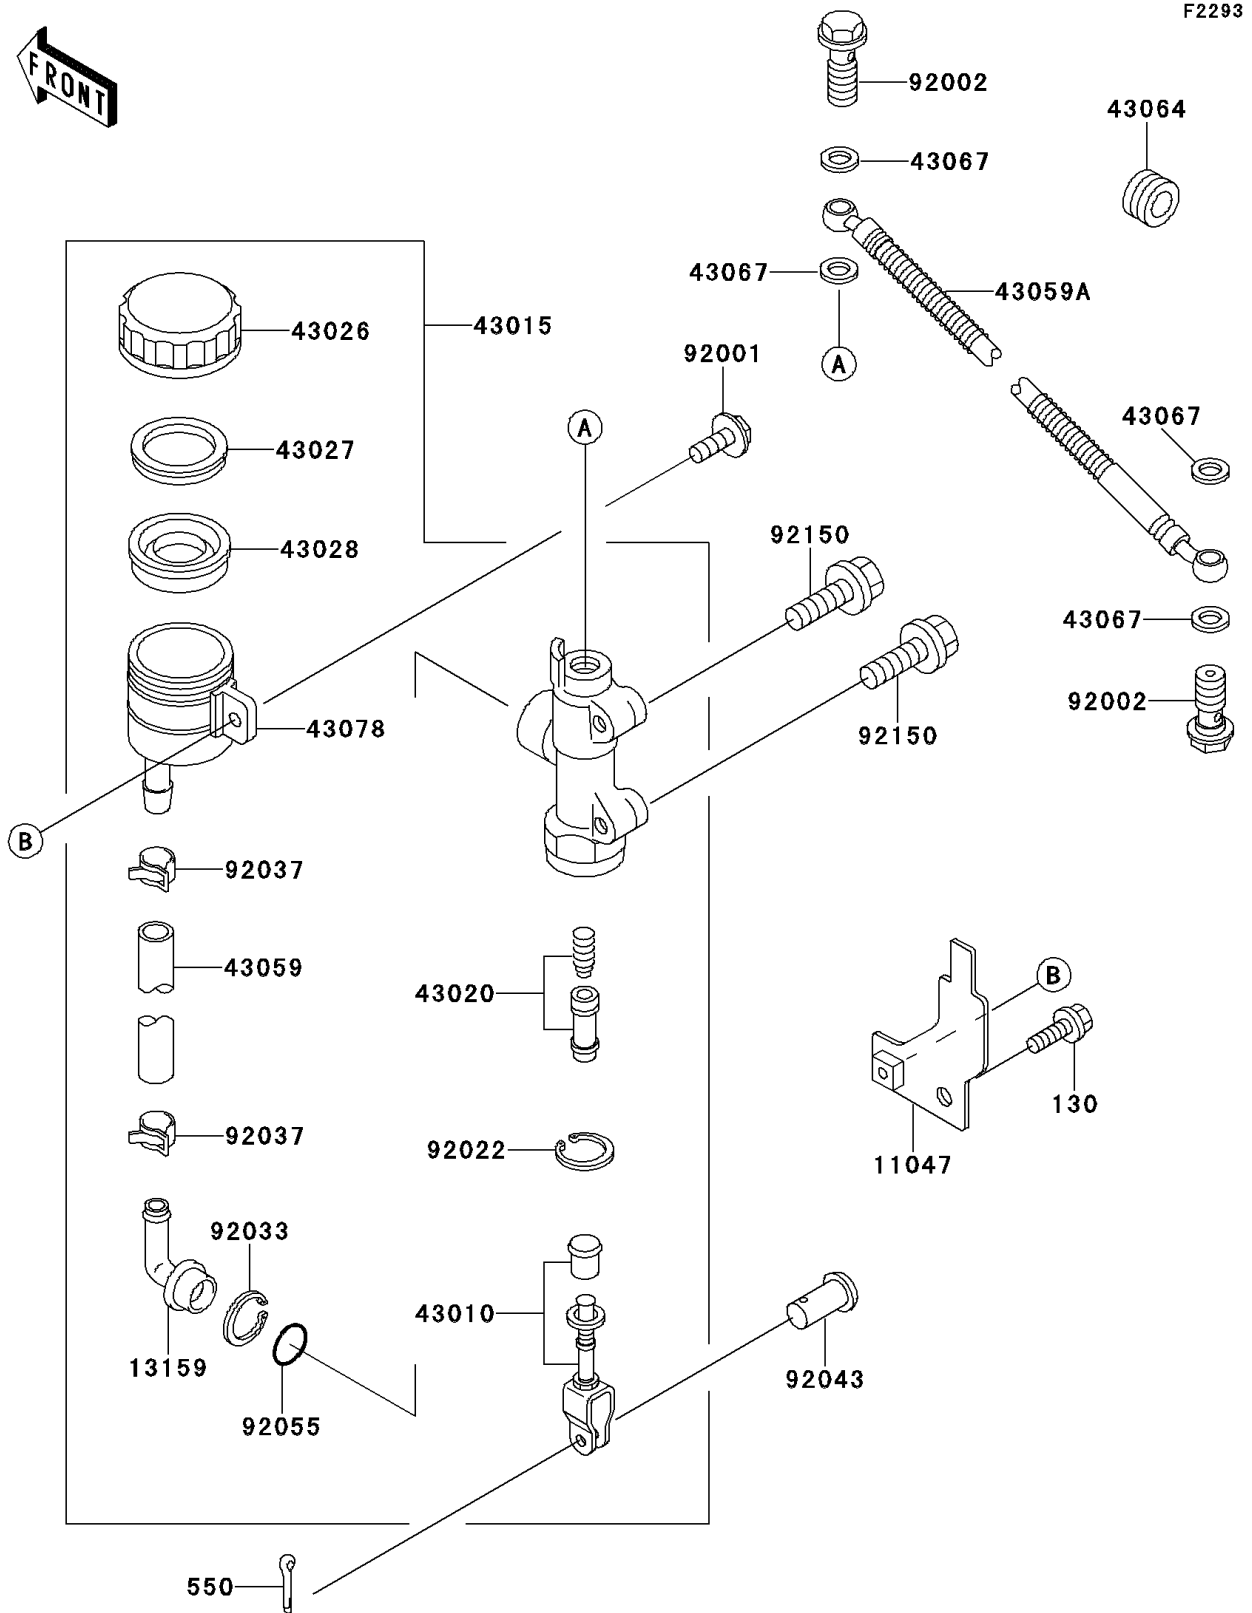

2000 Ninja® ZX™-6 PARTS DIAGRAM

Rear Master Cylinder

2000 Ninja® ZX™-6 PARTS LIST

Rear Master Cylinder

ITEM NAME	PART NUMBER	QUANTITY
BOLT-FLANGED,6X16,BLACK (Ref # 130)	130J0616	1
PIN-COTTER,2.0X15 (Ref # 550)	550D2015	1
BRACKET,RESERVOIR TANK (Ref # 11047)	11047-1940	1
CONNECTOR,RR MASTER CYLINDER (Ref # 13159)	13159-1052	1
ROD-ASSY-BRAKE (Ref # 43010)	43010-1055	1
CYLINDER-ASSY-MASTER,RR (Ref # 43015)	43015-1510	1
PISTON-COMP-BRAKE (Ref # 43020)	43020-1073	1
CAP-BRAKE (Ref # 43026)	43026-1051	1
PLATE-DIAPHRAGM (Ref # 43027)	43027-1051	1
DIAPHRAGM,MASTER CYLINDER (Ref # 43028)	43028-1057	1
HOSE-BRAKE,RR MASTER CYLINDER (Ref # 43059)	43059-1566	1
HOSE-BRAKE,RR (Ref # 43059A)	43059-1819	1
GROMMET,HOSE CLAMP (Ref # 43064)	43064-006	1
WASHER,10.5X15X1.5 (Ref # 43067)	43067-001	4
RESERVOIR,RR MASTER CYLINDER (Ref # 43078)	43078-1082	1
BOLT,W/P,6X16 (Ref # 92001)	92001-1860	1
BOLT,OIL,L=23 (Ref # 92002)	92002-1888	2
WASHER,CIRCRIP (Ref # 92022)	92022-1601	1
RING-SNAP,20.5MM (Ref # 92033)	92033-1186	1
CLAMP,BRAKE HOSE (Ref # 92037)	92037-1547	2
PIN,8MM (Ref # 92043)	92043-1303	1
RING-O,MASTER CYLINDER (Ref # 92055)	92055-1251	1
BOLT,SOCKET,8X30 (Ref # 92150)	92150-1843	2