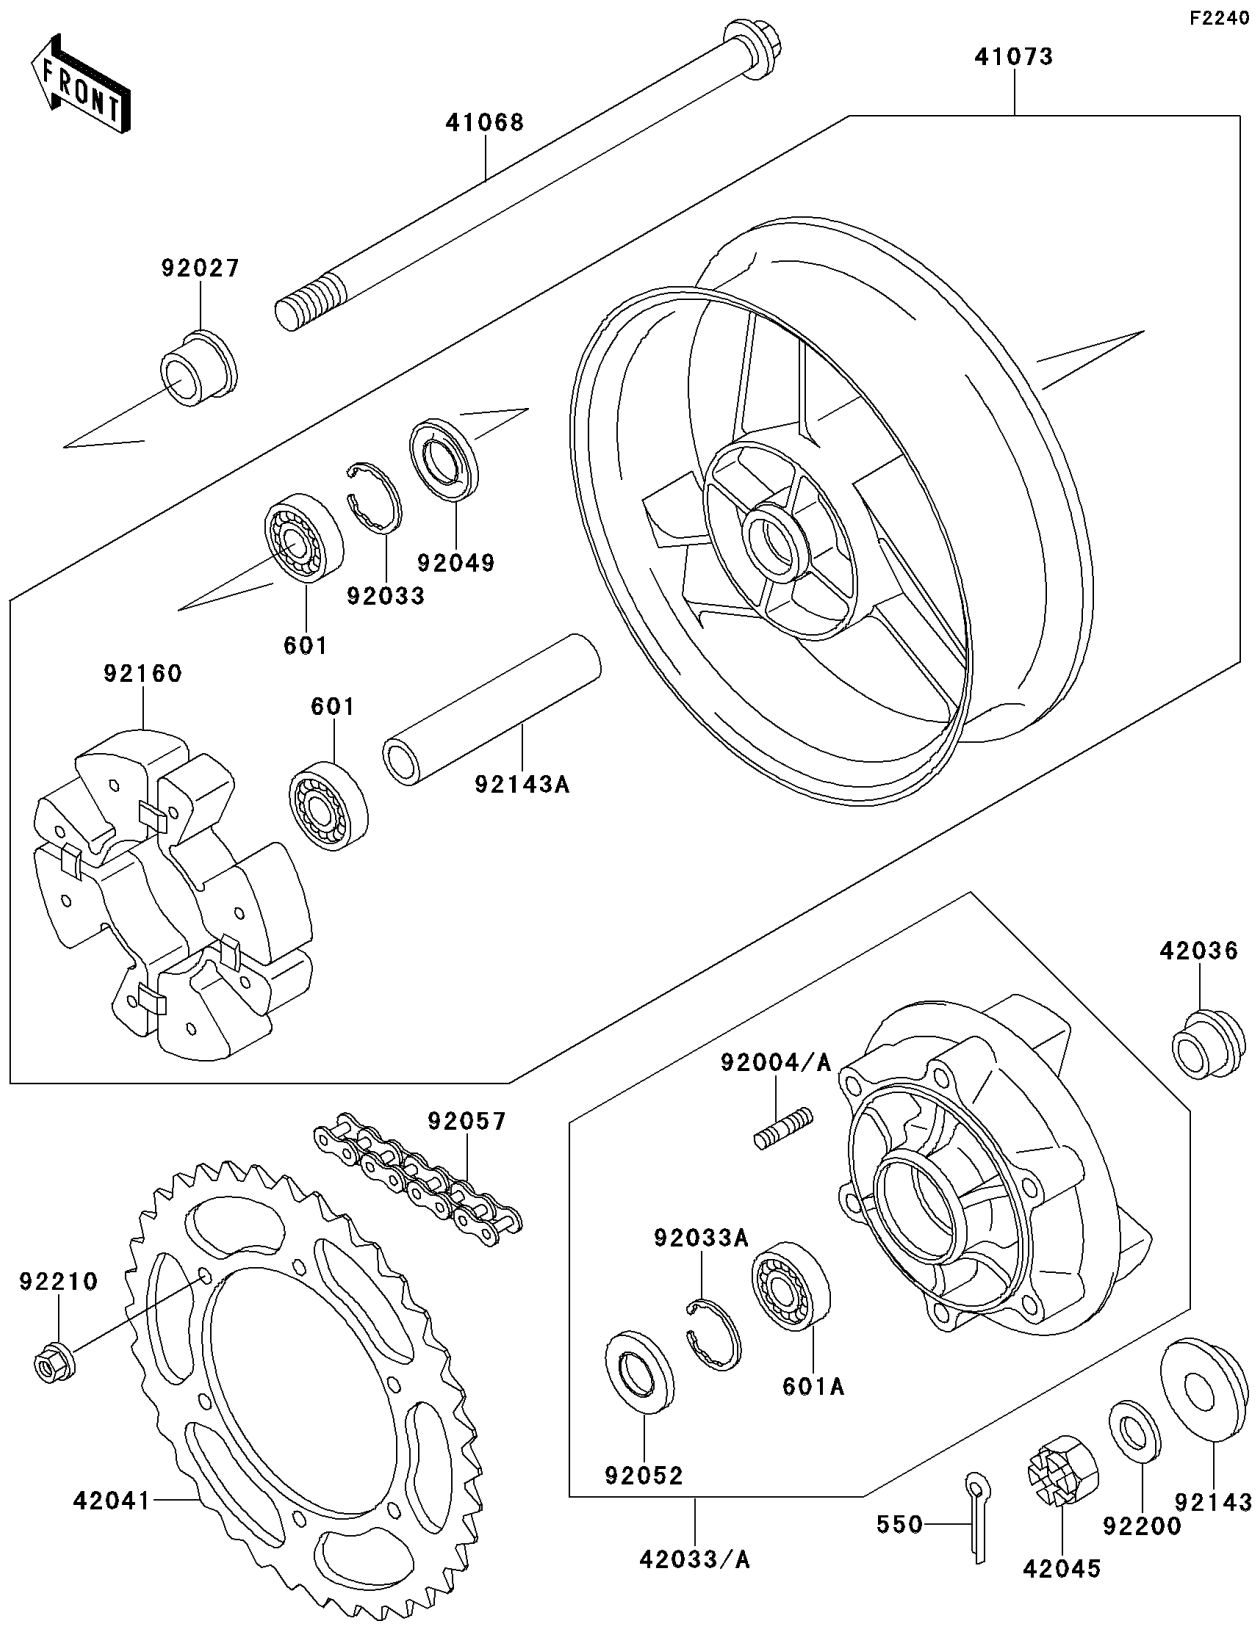

2000 Ninja® ZX™-6 PARTS DIAGRAM

Rear Wheel/Chain

2000 Ninja® ZX™-6 PARTS LIST

Rear Wheel/Chain

ITEM NAME	PART NUMBER	QUANTITY
PIN-COTTER,4.0X35 (Ref # 550)	550D4035	1
BEARING-BALL,6204UUC3 (Ref # 601)	601B6204UU	2
BEARING-BALL,#6205G (Ref # 601A)	601B6205G	1
AXLE,RR (Ref # 41068)	41068-1350	1
WHEEL-ASSY,RR,G.GRAY (Ref # 41073)	41073-1521-GE	1
COUPLING-ASSY,RR HUB (Ref # 42033)	42033-1163	1
SLEEVE,RR HUB,L=23 (Ref # 42036)	42036-1251	1
SPROCKET-HUB,48T (Ref # 42041)	42041-1362	1
NUT,CASTLE,18MM (Ref # 42045)	42045-018	1
STUD,10X19.5 (Ref # 92004)	92004-1151	6
COLLAR,RR AXLE,L=21.5 (Ref # 92027)	92027-1902	1
RING-SNAP,47MM (Ref # 92033)	92033-1042	1
RING-SNAP,52MM (Ref # 92033A)	92033-1043	1
SEAL-OIL,BJN28475 (Ref # 92049)	92049-1056	1
SEAL-OIL,TWC35527 (Ref # 92052)	92052-006	1
CHAIN,DRIVE,EK50MV-XX112L (Ref # 92057)	92057-1386	1
COLLAR,RR AXLE,L=16 (Ref # 92143)	92143-1302	1
COLLAR,RR HUB,L=133 (Ref # 92143A)	92143-1303	1
DAMPER,SHOCK,RR HUB (Ref # 92160)	92160-1399	1
WASHER,19X32X2.6 (Ref # 92200)	92200-1489	1
NUT,10MM (Ref # 92210)	92210-1258	6