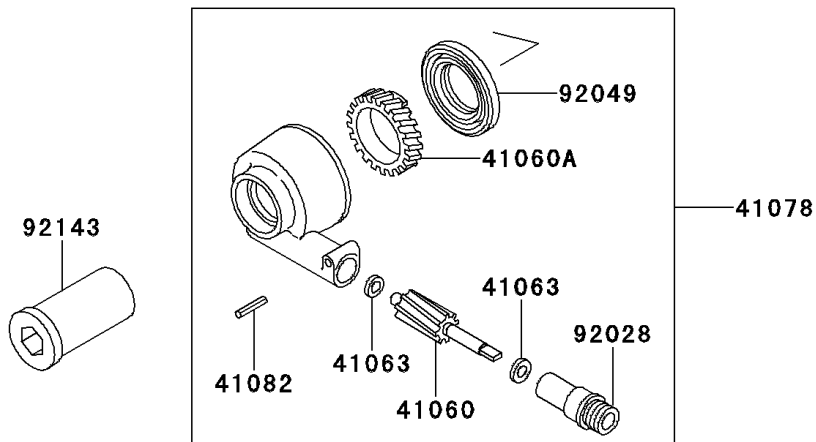

2001 Ninja® ZX™-6 PARTS DIAGRAM

Front Wheel

F2230

2001 Ninja® ZX™-6 PARTS LIST

Front Wheel

ITEM NAME	PART NUMBER	QUANTITY
BEARING-BALL,#6004UUC3 (Ref # 601)	601B6004UU	2
GEAR-METER SCREW,9T (Ref # 41060)	41060-1123	1
GEAR-METER SCREW,23T (Ref # 41060A)	41060-1138	1
WASHER,5.1X9X0.4 (Ref # 41063)	41063-001	2
RECEIVER-SPEEDOMETER (Ref # 41064)	41064-1006	1
AXLE,FR (Ref # 41068)	41068-1311	1
WHEEL-ASSY,FR,G.GRAY (Ref # 41073)	41073-1518-GE	1
CASE-ASSY-METER GEAR (Ref # 41078)	41078-1076	1
PIN,SPRING (Ref # 41082)	41082-001	1
BUSHING,SPEEDOMETER (Ref # 92028)	92028-1066	1
RING-SNAP,42MM (Ref # 92033)	92033-1041	2
SEAL-OIL,BJN30427-C3 (Ref # 92049)	92049-1057	2
COLLAR,FR AXLE,L=43.5 (Ref # 92143)	92143-1301	1
COLLAR,FR AXLE,L=25.5 (Ref # 92143A)	92143-1359	1
COLLAR,FR HUB,L=86.5 (Ref # 92143B)	92143-1479	1