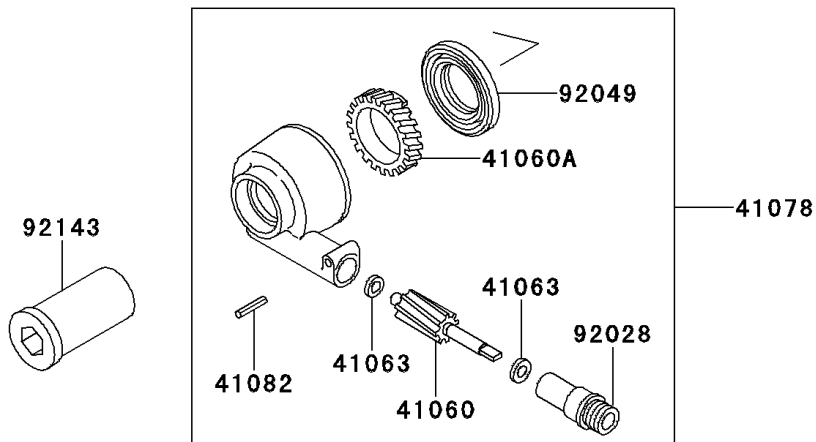

# 2001 Ninja® ZX™-6 PARTS DIAGRAM

Front Wheel

F2230

### Front Wheel

| ITEM NAME                            | PART NUMBER   | QUANTITY |
|--------------------------------------|---------------|----------|
| BEARING-BALL,#6004UUC3 (Ref # 601)   | 601B6004UU    | 2        |
| GEAR-METER SCREW,9T (Ref # 41060)    | 41060-1123    | 1        |
| GEAR-METER SCREW,23T (Ref # 41060A)  | 41060-1138    | 1        |
| WASHER,5.1X9X0.4 (Ref # 41063)       | 41063-001     | 2        |
| RECEIVER-SPEEDOMETER (Ref # 41064)   | 41064-1006    | 1        |
| AXLE,FR (Ref # 41068)                | 41068-1311    | 1        |
| WHEEL-ASSY,FR,G.GRAY (Ref # 41073)   | 41073-1518-GE | 1        |
| CASE-ASSY-METER GEAR (Ref # 41078)   | 41078-1076    | 1        |
| PIN,SPRING (Ref # 41082)             | 41082-001     | 1        |
| BUSHING,SPEEDOMETER (Ref # 92028)    | 92028-1066    | 1        |
| RING-SNAP,42MM (Ref # 92033)         | 92033-1041    | 2        |
| SEAL-OIL,BJN30427-C3 (Ref # 92049)   | 92049-1057    | 2        |
| COLLAR,FR AXLE,L=43.5 (Ref # 92143)  | 92143-1301    | 1        |
| COLLAR,FR AXLE,L=25.5 (Ref # 92143A) | 92143-1359    | 1        |
| COLLAR,FR HUB,L=86.5 (Ref # 92143B)  | 92143-1479    | 1        |