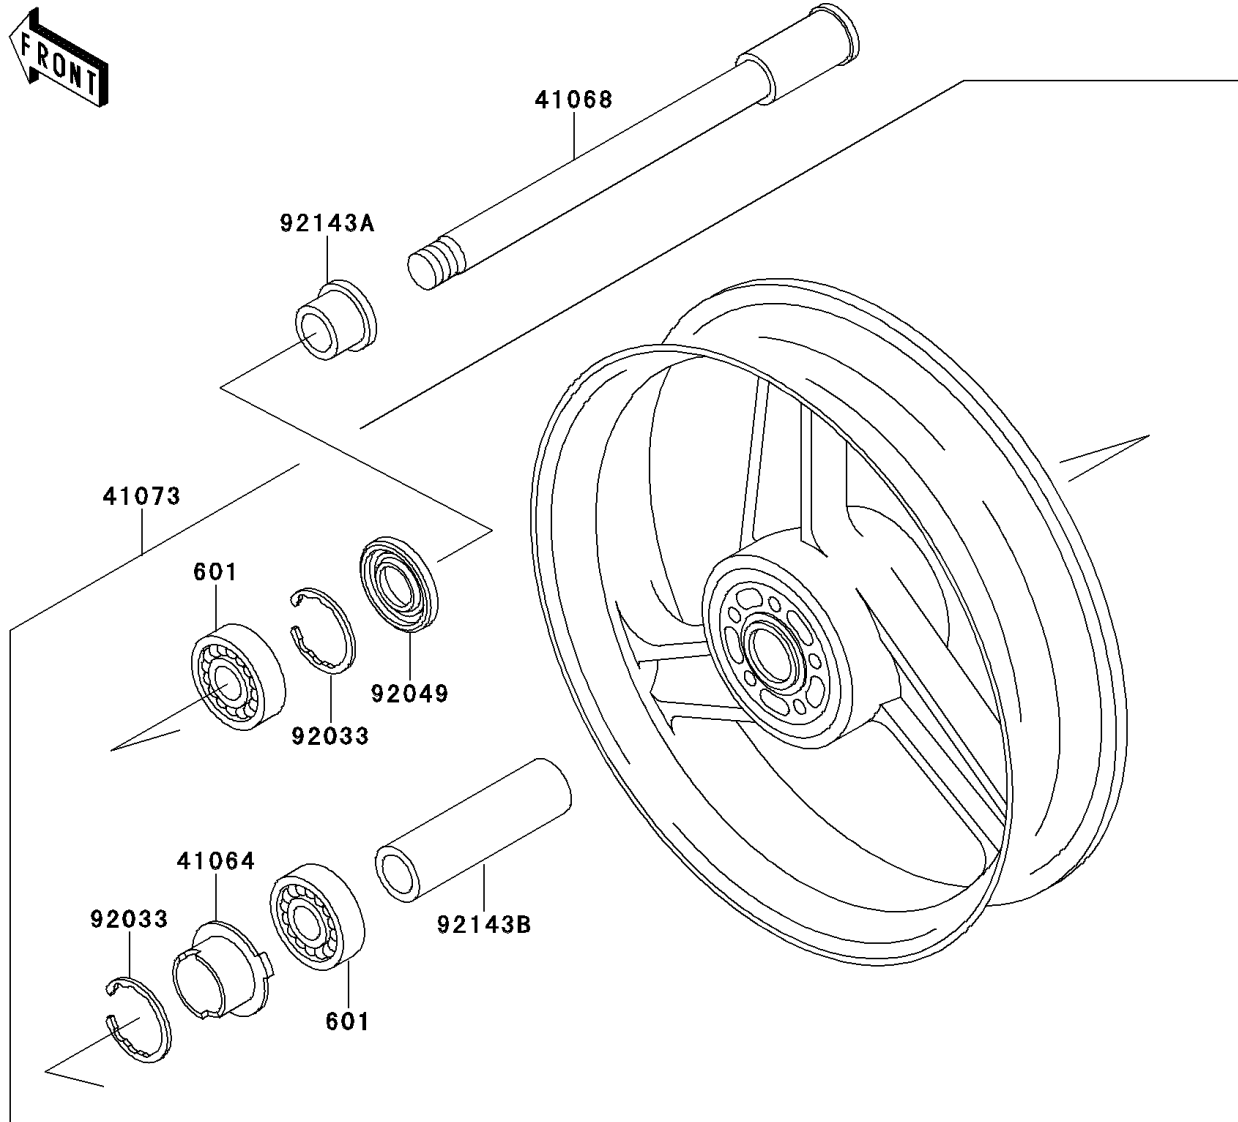

# 2001 Ninja® ZX™-6 PARTS DIAGRAM

Front Wheel

F2230

## 2001 Ninja® ZX™-6 PARTS LIST

### Front Wheel

| ITEM NAME                            | PART NUMBER   | QUANTITY |
|--------------------------------------|---------------|----------|
| BEARING-BALL,#6004UUC3 (Ref # 601)   | 601B6004UU    | 2        |
| GEAR-METER SCREW,9T (Ref # 41060)    | 41060-1123    | 1        |
| GEAR-METER SCREW,23T (Ref # 41060A)  | 41060-1138    | 1        |
| WASHER,5.1X9X0.4 (Ref # 41063)       | 41063-001     | 2        |
| RECEIVER-SPEEDOMETER (Ref # 41064)   | 41064-1006    | 1        |
| AXLE,FR (Ref # 41068)                | 41068-1311    | 1        |
| WHEEL-ASSY,FR,G.GRAY (Ref # 41073)   | 41073-1518-GE | 1        |
| CASE-ASSY-METER GEAR (Ref # 41078)   | 41078-1076    | 1        |
| PIN,SPRING (Ref # 41082)             | 41082-001     | 1        |
| BUSHING,SPEEDOMETER (Ref # 92028)    | 92028-1066    | 1        |
| RING-SNAP,42MM (Ref # 92033)         | 92033-1041    | 2        |
| SEAL-OIL,BJN30427-C3 (Ref # 92049)   | 92049-1057    | 2        |
| COLLAR,FR AXLE,L=43.5 (Ref # 92143)  | 92143-1301    | 1        |
| COLLAR,FR AXLE,L=25.5 (Ref # 92143A) | 92143-1359    | 1        |
| COLLAR,FR HUB,L=86.5 (Ref # 92143B)  | 92143-1479    | 1        |