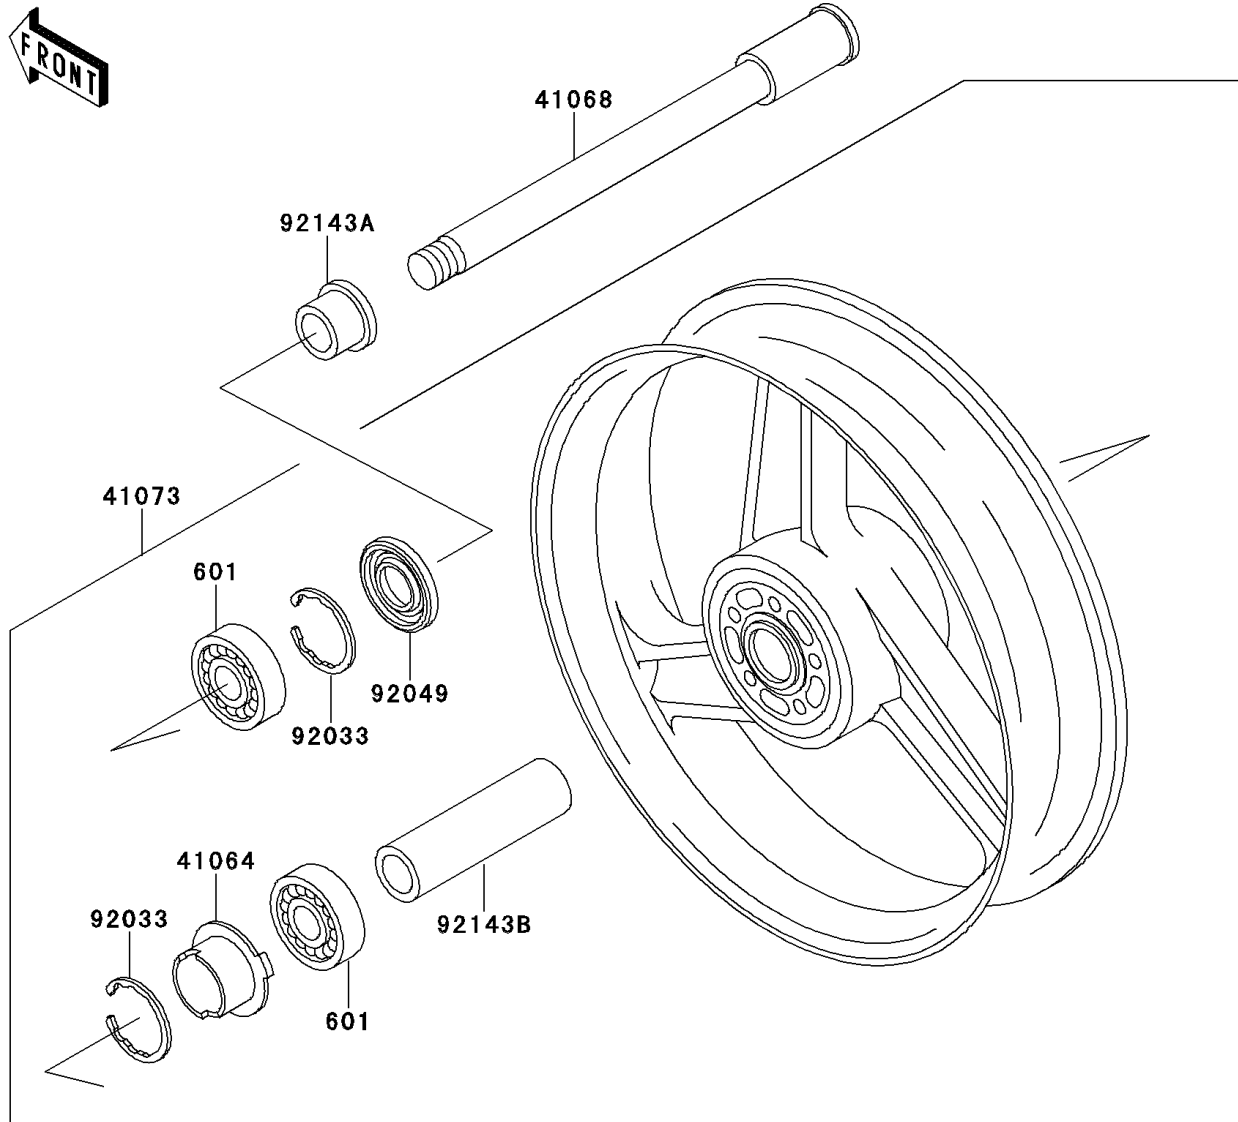

2001 Ninja® ZX™-6 PARTS DIAGRAM

Front Wheel

F2230

2001 Ninja® ZX™-6 PARTS LIST

Front Wheel

ITEM NAME	PART NUMBER	QUANTITY
BEARING-BALL,#6004UUC3 (Ref # 601)	601B6004UU	2
GEAR-METER SCREW,9T (Ref # 41060)	41060-1123	1
GEAR-METER SCREW,23T (Ref # 41060A)	41060-1138	1
WASHER,5.1X9X0.4 (Ref # 41063)	41063-001	2
RECEIVER-SPEEDOMETER (Ref # 41064)	41064-1006	1
AXLE,FR (Ref # 41068)	41068-1311	1
WHEEL-ASSY,FR,G.GRAY (Ref # 41073)	41073-1518-GE	1
CASE-ASSY-METER GEAR (Ref # 41078)	41078-1076	1
PIN,SPRING (Ref # 41082)	41082-001	1
BUSHING,SPEEDOMETER (Ref # 92028)	92028-1066	1
RING-SNAP,42MM (Ref # 92033)	92033-1041	2
SEAL-OIL,BJN30427-C3 (Ref # 92049)	92049-1057	2
COLLAR,FR AXLE,L=43.5 (Ref # 92143)	92143-1301	1
COLLAR,FR AXLE,L=25.5 (Ref # 92143A)	92143-1359	1
COLLAR,FR HUB,L=86.5 (Ref # 92143B)	92143-1479	1