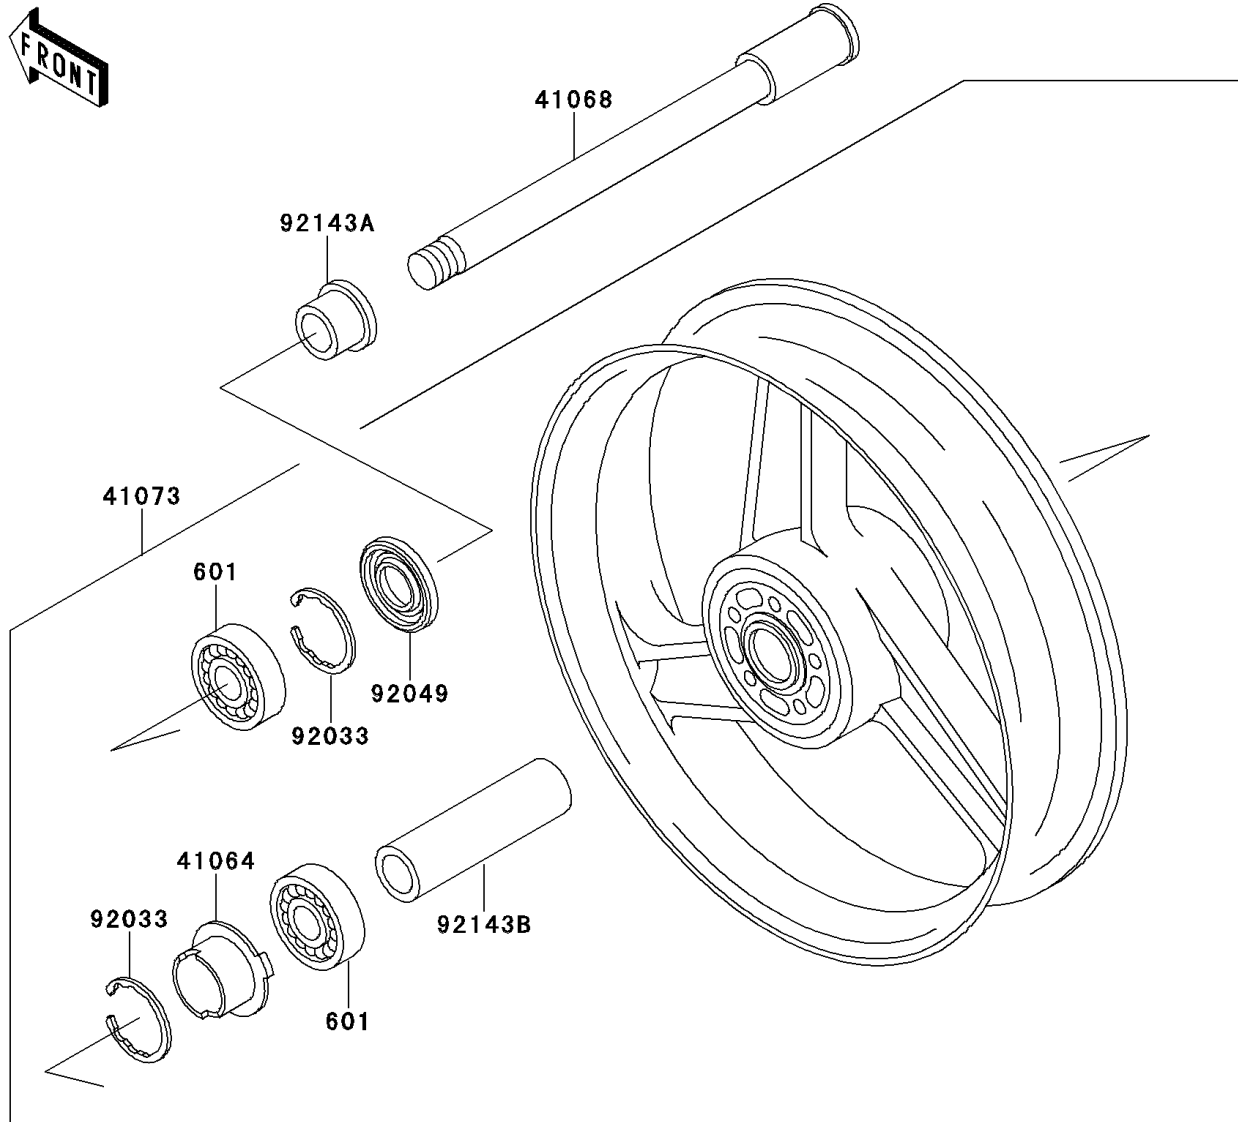

2000 Ninja® ZX™-6 PARTS DIAGRAM

Front Wheel

F2230

2000 Ninja® ZX™-6 PARTS LIST

Front Wheel

ITEM NAME	PART NUMBER	QUANTITY
BEARING-BALL,#6004UUC3 (Ref # 601)	601B6004UU	2
GEAR-METER SCREW,9T (Ref # 41060)	41060-1123	1
GEAR-METER SCREW,23T (Ref # 41060A)	41060-1138	1
WASHER,5.1X9X0.4 (Ref # 41063)	41063-001	2
RECEIVER-SPEEDOMETER (Ref # 41064)	41064-1006	1
AXLE,FR (Ref # 41068)	41068-1311	1
WHEEL-ASSY,FR,G.GRAY (Ref # 41073)	41073-1518-GE	1
CASE-ASSY-METER GEAR (Ref # 41078)	41078-1076	1
PIN,SPRING (Ref # 41082)	41082-001	1
BUSHING,SPEEDOMETER (Ref # 92028)	92028-1066	1
RING-SNAP,42MM (Ref # 92033)	92033-1041	2
SEAL-OIL,BJN30427-C3 (Ref # 92049)	92049-1057	2
COLLAR,FR AXLE,L=43.5 (Ref # 92143)	92143-1301	1
COLLAR,FR AXLE,L=25.5 (Ref # 92143A)	92143-1359	1
COLLAR,FR HUB,L=86.5 (Ref # 92143B)	92143-1479	1