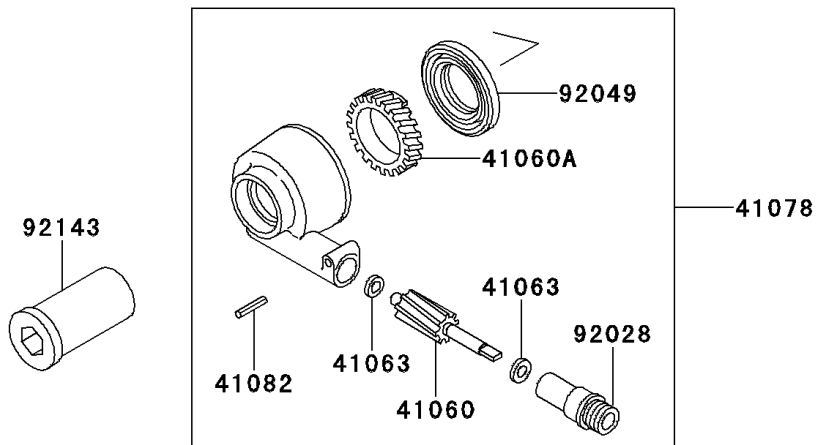

2000 Ninja® ZX™-6 PARTS DIAGRAM

Front Wheel

F2230

2000 Ninja® ZX™-6 PARTS LIST

Front Wheel

ITEM NAME	PART NUMBER	QUANTITY
BEARING-BALL,#6004UUC3 (Ref # 601)	601B6004UU	2
GEAR-METER SCREW,9T (Ref # 41060)	41060-1123	1
GEAR-METER SCREW,23T (Ref # 41060A)	41060-1138	1
WASHER,5.1X9X0.4 (Ref # 41063)	41063-001	2
RECEIVER-SPEEDOMETER (Ref # 41064)	41064-1006	1
AXLE,FR (Ref # 41068)	41068-1311	1
WHEEL-ASSY,FR,G.GRAY (Ref # 41073)	41073-1518-GE	1
CASE-ASSY-METER GEAR (Ref # 41078)	41078-1076	1
PIN,SPRING (Ref # 41082)	41082-001	1
BUSHING,SPEEDOMETER (Ref # 92028)	92028-1066	1
RING-SNAP,42MM (Ref # 92033)	92033-1041	2
SEAL-OIL,BJN30427-C3 (Ref # 92049)	92049-1057	2
COLLAR,FR AXLE,L=43.5 (Ref # 92143)	92143-1301	1
COLLAR,FR AXLE,L=25.5 (Ref # 92143A)	92143-1359	1
COLLAR,FR HUB,L=86.5 (Ref # 92143B)	92143-1479	1