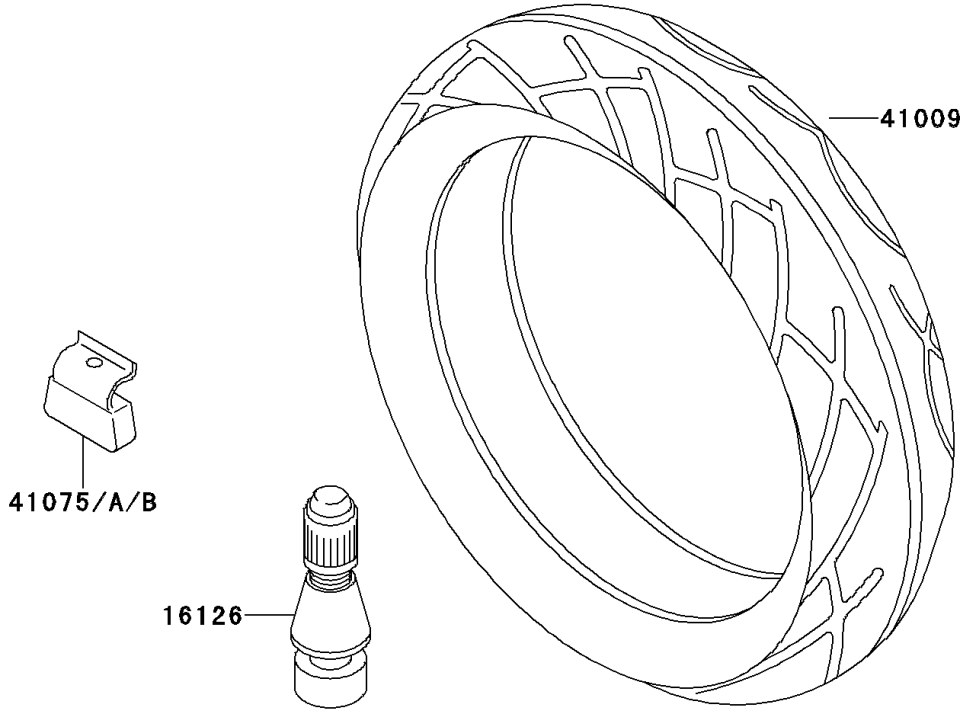

2000 Ninja® ZX™-6 PARTS DIAGRAM

Tires

F2210

2000 Ninja® ZX™-6 PARTS LIST

Tires

ITEM NAME	PART NUMBER	QUANTITY
VALVE,TIRE (Ref # 16126)	16126-1140	2
TIRE,FR,120/60ZR17(55W),BT-50F (Ref # 41009)	41009-1328	1
TIRE,RR,160/60ZR17(69W),BT-50R (Ref # 41009A)	41009-1329	1
BALANCER-WHEEL,10G,SILVER (Ref # 41075)	41075-1056	AR
BALANCER-WHEEL,20G,SILVER (Ref # 41075A)	41075-1057	AR
BALANCER-WHEEL,30G,SILVER (Ref # 41075B)	41075-1058	AR