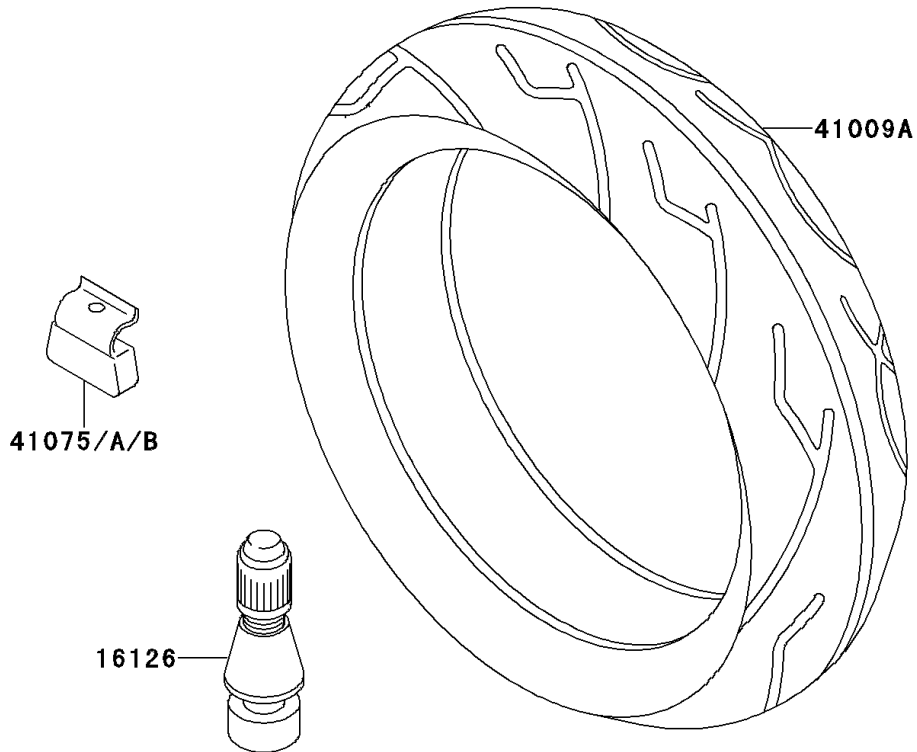

2000 Ninja® ZX™-6 PARTS DIAGRAM

Tires

F2210

2000 Ninja® ZX™-6 PARTS LIST

Tires

ITEM NAME	PART NUMBER	QUANTITY
VALVE,TIRE (Ref # 16126)	16126-1140	2
TIRE,FR,120/60ZR17(55W),BT-50F (Ref # 41009)	41009-1328	1
TIRE,RR,160/60ZR17(69W),BT-50R (Ref # 41009A)	41009-1329	1
BALANCER-WHEEL,10G,SILVER (Ref # 41075)	41075-1056	AR
BALANCER-WHEEL,20G,SILVER (Ref # 41075A)	41075-1057	AR
BALANCER-WHEEL,30G,SILVER (Ref # 41075B)	41075-1058	AR