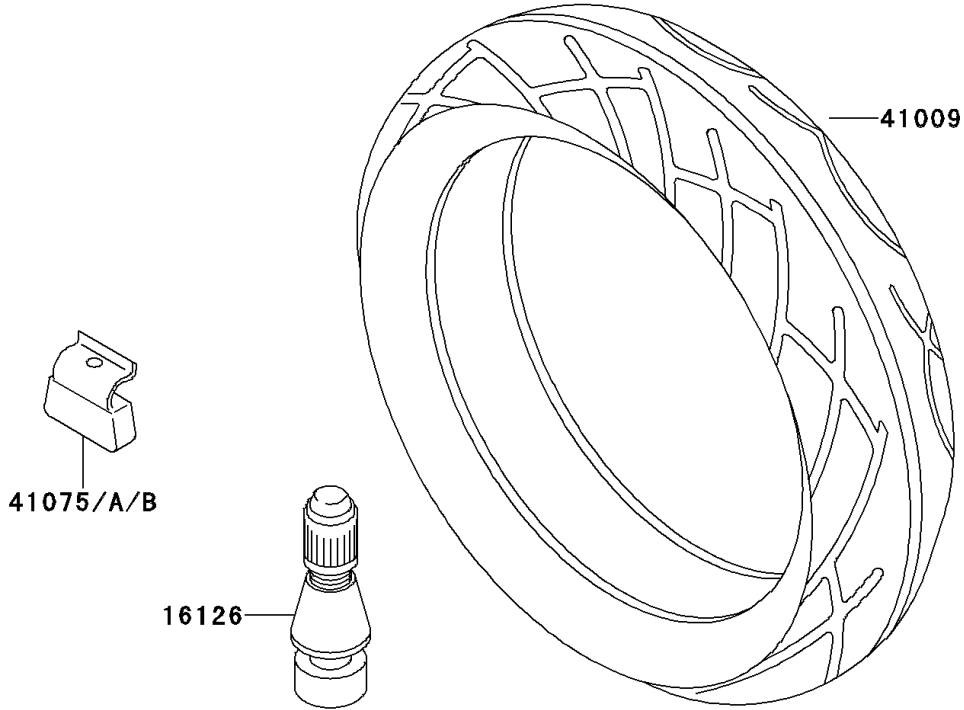

1999 Ninja® ZX™-6 PARTS DIAGRAM

Tires

F2210

1999 Ninja® ZX™-6 PARTS LIST

Tires

ITEM NAME	PART NUMBER	QUANTITY
VALVE,TIRE (Ref # 16126)	16126-1140	2
TIRE,FR,120/60ZR17(55W),BT-50F (Ref # 41009)	41009-1328	1
TIRE,RR,160/60ZR17(69W),BT-50R (Ref # 41009A)	41009-1329	1
BALANCER-WHEEL,10G,SILVER (Ref # 41075)	41075-1056	AR
BALANCER-WHEEL,20G,SILVER (Ref # 41075A)	41075-1057	AR
BALANCER-WHEEL,30G,SILVER (Ref # 41075B)	41075-1058	AR