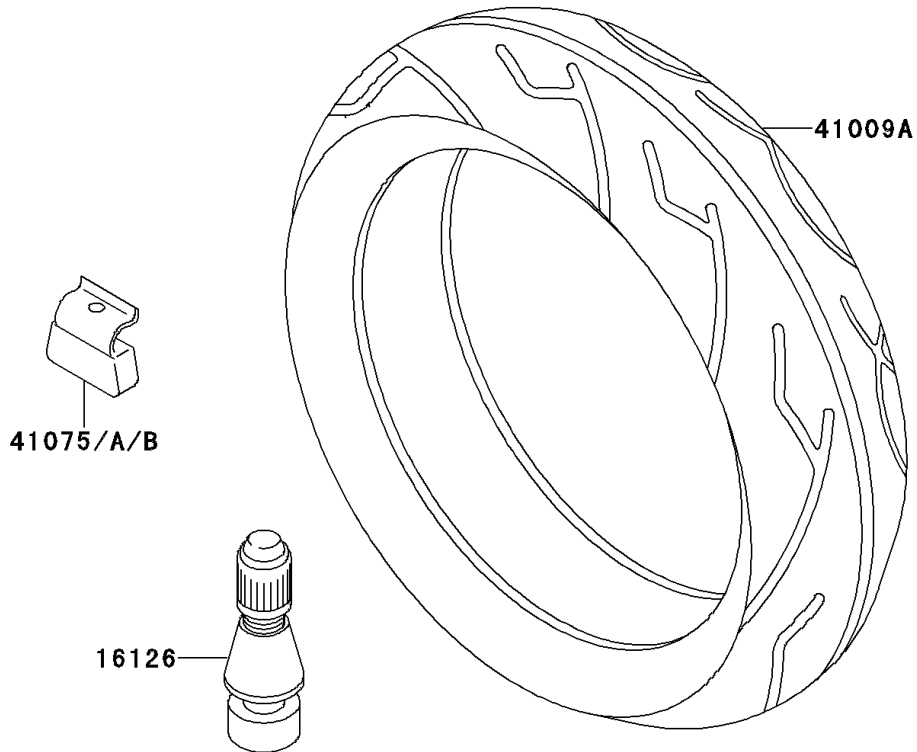

1999 Ninja® ZX™-6 PARTS DIAGRAM

Tires

F2210

1999 Ninja® ZX™-6 PARTS LIST

Tires

ITEM NAME	PART NUMBER	QUANTITY
VALVE,TIRE (Ref # 16126)	16126-1140	2
TIRE,FR,120/60ZR17(55W),BT-50F (Ref # 41009)	41009-1328	1
TIRE,RR,160/60ZR17(69W),BT-50R (Ref # 41009A)	41009-1329	1
BALANCER-WHEEL,10G,SILVER (Ref # 41075)	41075-1056	AR
BALANCER-WHEEL,20G,SILVER (Ref # 41075A)	41075-1057	AR
BALANCER-WHEEL,30G,SILVER (Ref # 41075B)	41075-1058	AR