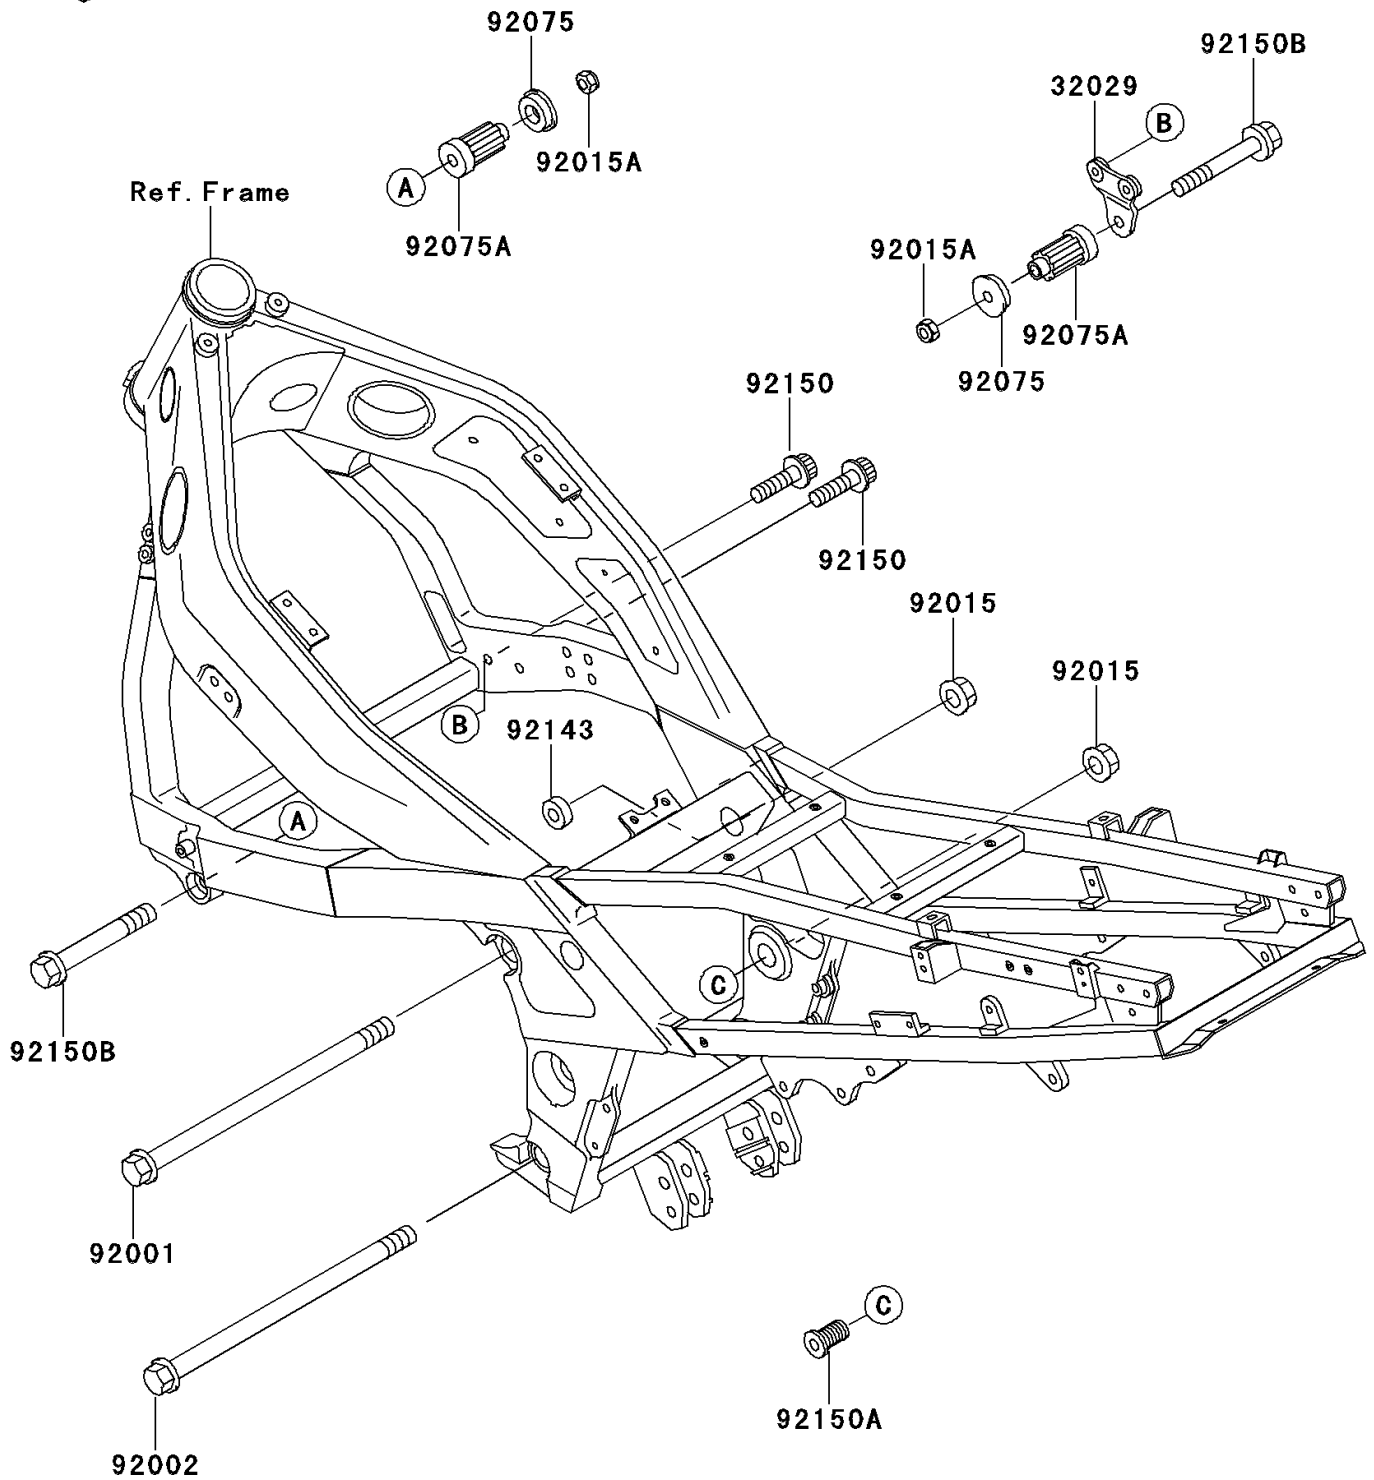

2000 Ninja® ZX™-6 PARTS DIAGRAM

Frame Fittings

F2131

2000 Ninja® ZX™-6 PARTS LIST

Frame Fittings

ITEM NAME	PART NUMBER	QUANTITY
BRACKET-ENGINE,FR,RH (Ref # 32029)	32029-1888	1
BOLT,FLANGED,10X145 (Ref # 92001)	92001-1835	1
BOLT,FLANGED,10X220 (Ref # 92002)	92002-1197	1
NUT,FLANGED,10MM (Ref # 92015)	92015-1180	2
NUT,LOCK,10MM,BLACK (Ref # 92015A)	92015-1189	2
DAMPER,ENGINE MOUNT,SIDE (Ref # 92075)	92075-1274	2
DAMPER,ENGINE MOUNT,MAIN (Ref # 92075A)	92075-1739	2
COLLAR,ENGINE MOUNT (Ref # 92143)	92143-1664	1
BOLT,SOCKET,8X20 (Ref # 92150)	92150-1155	2
BOLT,20X30 (Ref # 92150A)	92150-1264	1
BOLT,FLANGED,10X87 (Ref # 92150B)	92150-1804	2