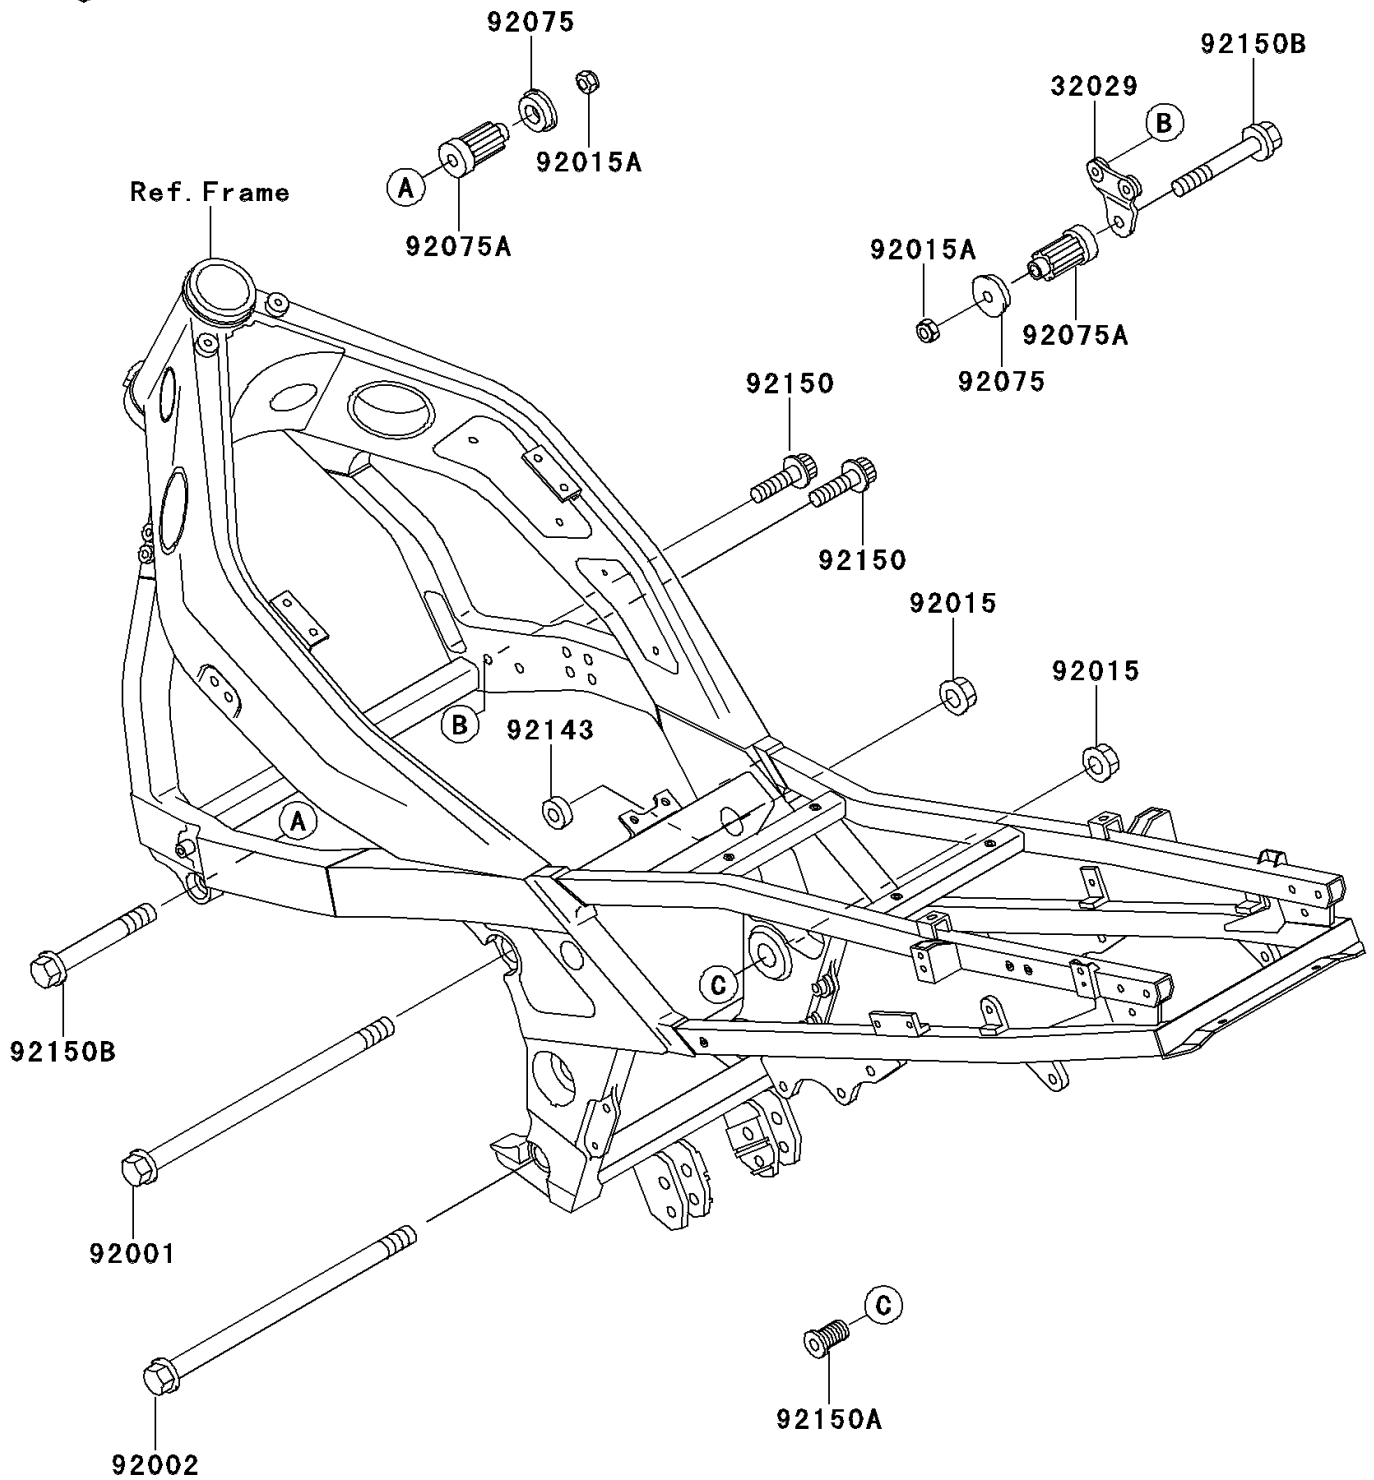

1999 Ninja® ZX™-6 PARTS DIAGRAM

Frame Fittings

F2131

1999 Ninja® ZX™-6 PARTS LIST

Frame Fittings

ITEM NAME	PART NUMBER	QUANTITY
BRACKET-ENGINE,FR,RH (Ref # 32029)	32029-1888	1
BOLT,FLANGED,10X145 (Ref # 92001)	92001-1835	1
BOLT,FLANGED,10X220 (Ref # 92002)	92002-1197	1
NUT,FLANGED,10MM (Ref # 92015)	92015-1180	2
NUT,LOCK,10MM,BLACK (Ref # 92015A)	92015-1189	2
DAMPER,ENGINE MOUNT,SIDE (Ref # 92075)	92075-1274	2
DAMPER,ENGINE MOUNT,MAIN (Ref # 92075A)	92075-1739	2
COLLAR,ENGINE MOUNT (Ref # 92143)	92143-1664	1
BOLT,SOCKET,8X20 (Ref # 92150)	92150-1155	2
BOLT,20X30 (Ref # 92150A)	92150-1264	1
BOLT,FLANGED,10X87 (Ref # 92150B)	92150-1804	2