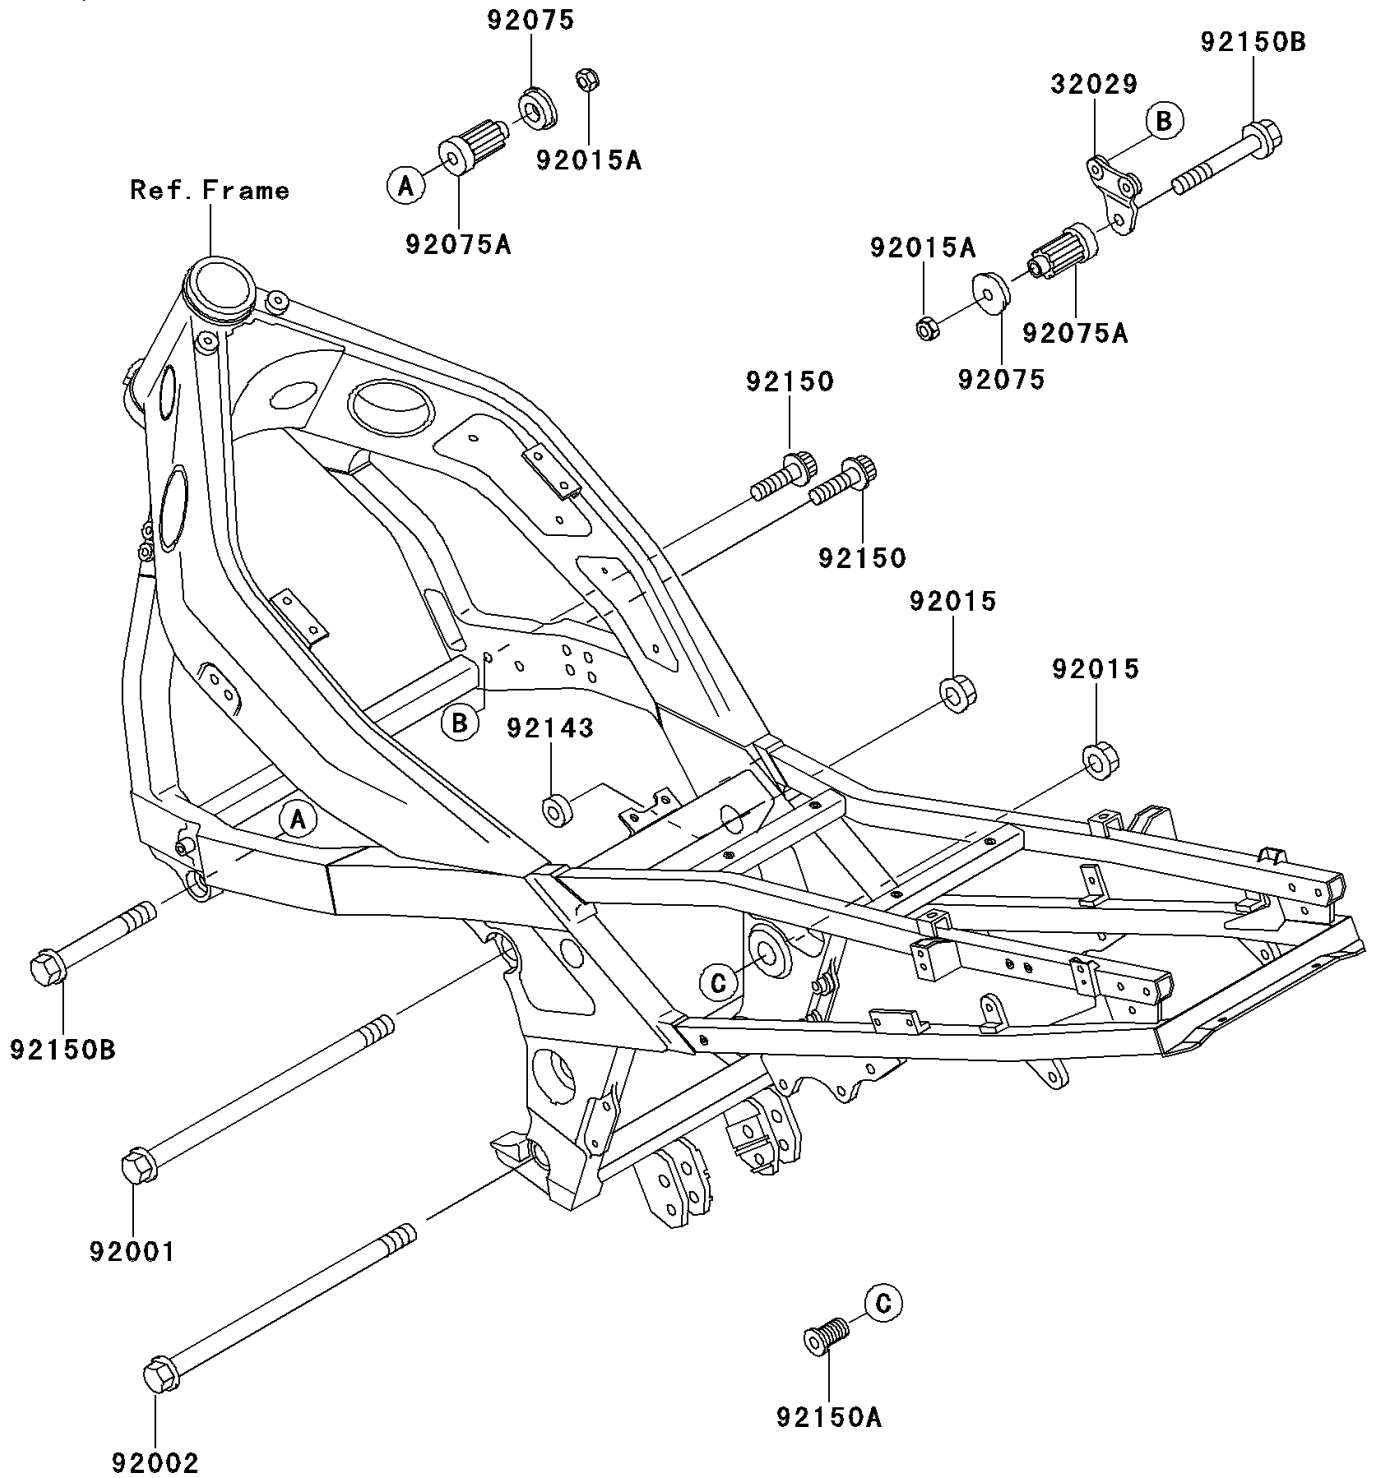

1999 Ninja® ZX™-6 PARTS DIAGRAM

Frame Fittings

F2131

1999 Ninja® ZX™-6 PARTS LIST

Frame Fittings

ITEM NAME	PART NUMBER	QUANTITY
BRACKET-ENGINE,FR,RH (Ref # 32029)	32029-1888	1
BOLT,FLANGED,10X145 (Ref # 92001)	92001-1835	1
BOLT,FLANGED,10X220 (Ref # 92002)	92002-1197	1
NUT,FLANGED,10MM (Ref # 92015)	92015-1180	2
NUT,LOCK,10MM,BLACK (Ref # 92015A)	92015-1189	2
DAMPER,ENGINE MOUNT,SIDE (Ref # 92075)	92075-1274	2
DAMPER,ENGINE MOUNT,MAIN (Ref # 92075A)	92075-1739	2
COLLAR,ENGINE MOUNT (Ref # 92143)	92143-1664	1
BOLT,SOCKET,8X20 (Ref # 92150)	92150-1155	2
BOLT,20X30 (Ref # 92150A)	92150-1264	1
BOLT,FLANGED,10X87 (Ref # 92150B)	92150-1804	2