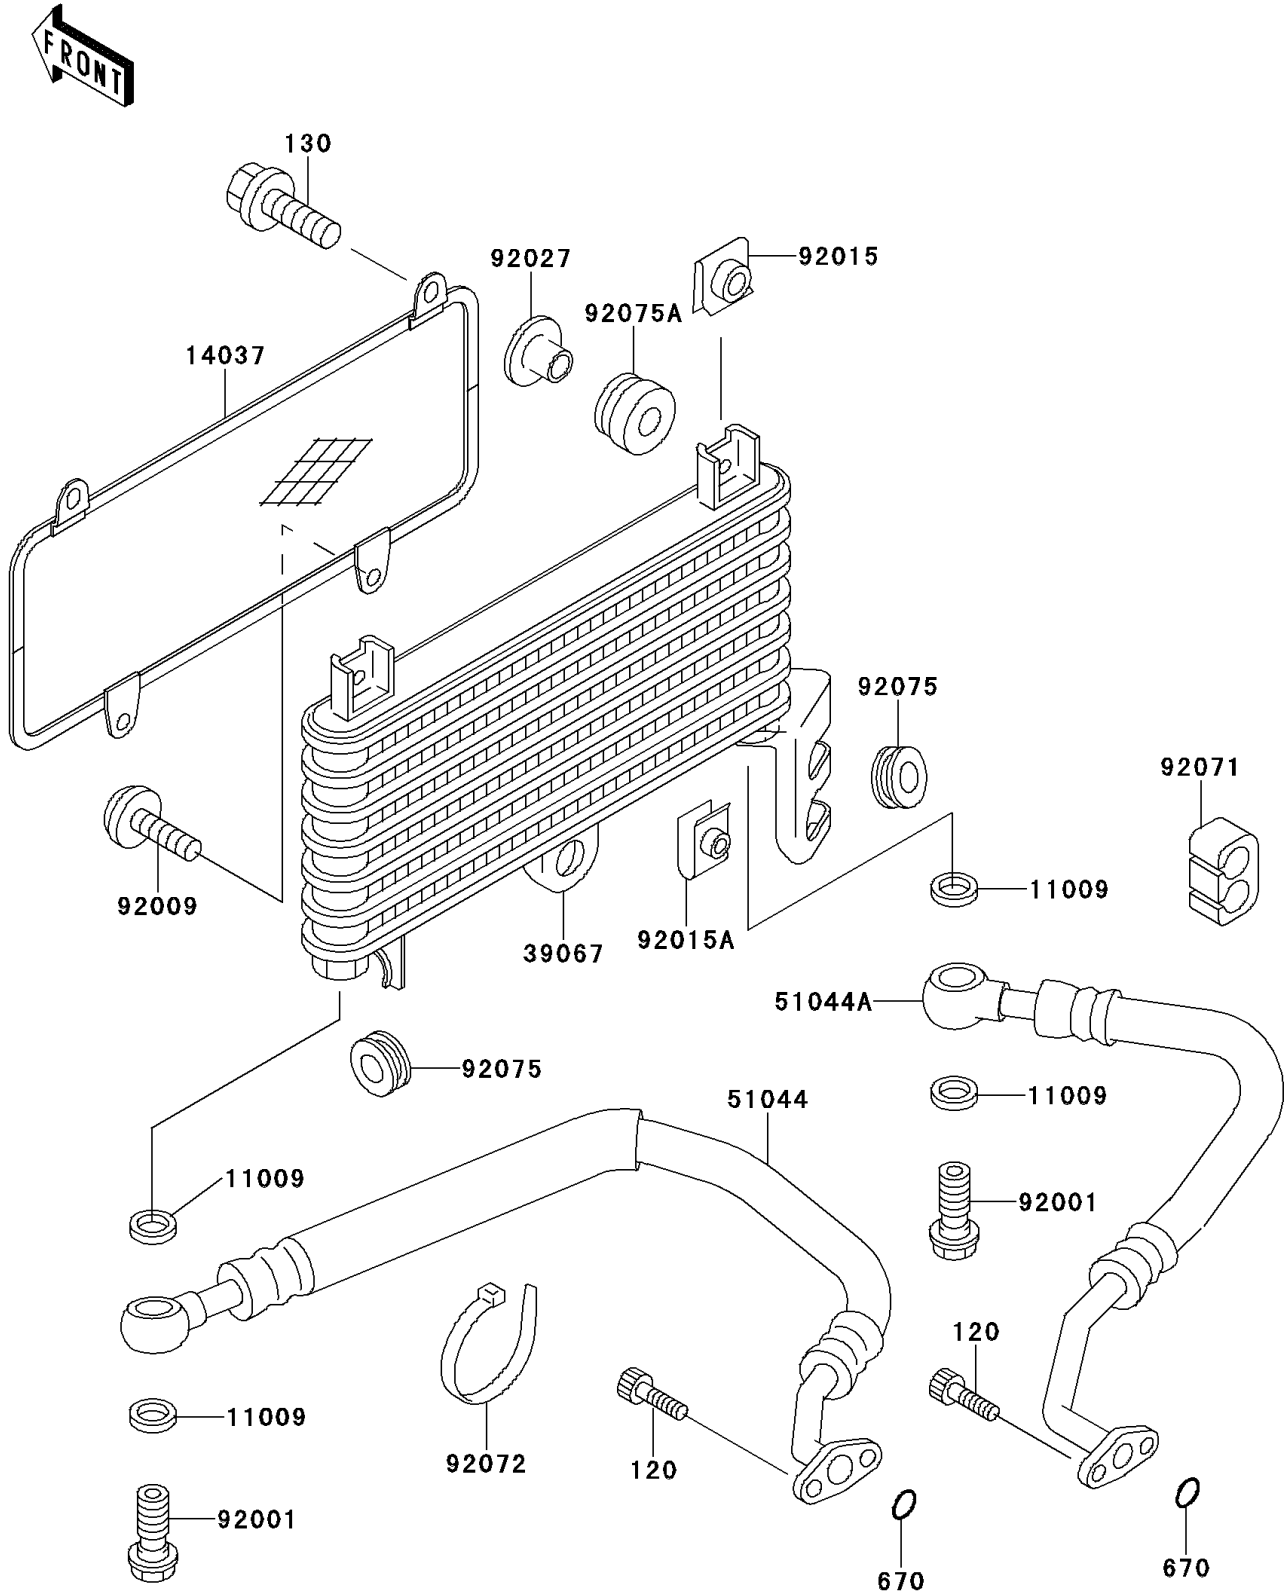

# 2000 Ninja® ZX™-6 PARTS DIAGRAM

Oil Cooler

E3034

## 2000 Ninja® ZX™-6 PARTS LIST

### Oil Cooler

ITEM NAME	PART NUMBER	QUANTITY
BOLT-SOCKET,6X16,BLACK (Ref # 120)	120S0616	4
BOLT-FLANGED,6X25 (Ref # 130)	130J0625	3
O RING,10MM (Ref # 670)	670B2010	2
GASKET,14X19.5X1.4 (Ref # 11009)	11009-1461	4
SCREEN,OIL COOLER (Ref # 14037)	14037-1174	1
COOLER-OIL (Ref # 39067)	39067-1061	1
TUBE-ASSY,LH (Ref # 51044)	51044-1157	1
TUBE-ASSY,RH (Ref # 51044A)	51044-1158	1
BOLT,14X28.5 (Ref # 92001)	92001-1930	2
SCREW,TAPPING,6MM (Ref # 92009)	92009-1261	2
NUT (Ref # 92015)	92015-1487	2
NUT,6MM (Ref # 92015A)	92015-1758	2
COLLAR,FLANGED,L=12.1,BLACK (Ref # 92027)	92027-1651	3
GROMMET (Ref # 92071)	92071-1216	1
BAND,L=202 (Ref # 92072)	92072-1195	1
DAMPER,OIL COOLER (Ref # 92075)	92075-1942	2
DAMPER (Ref # 92075A)	92075-277	3