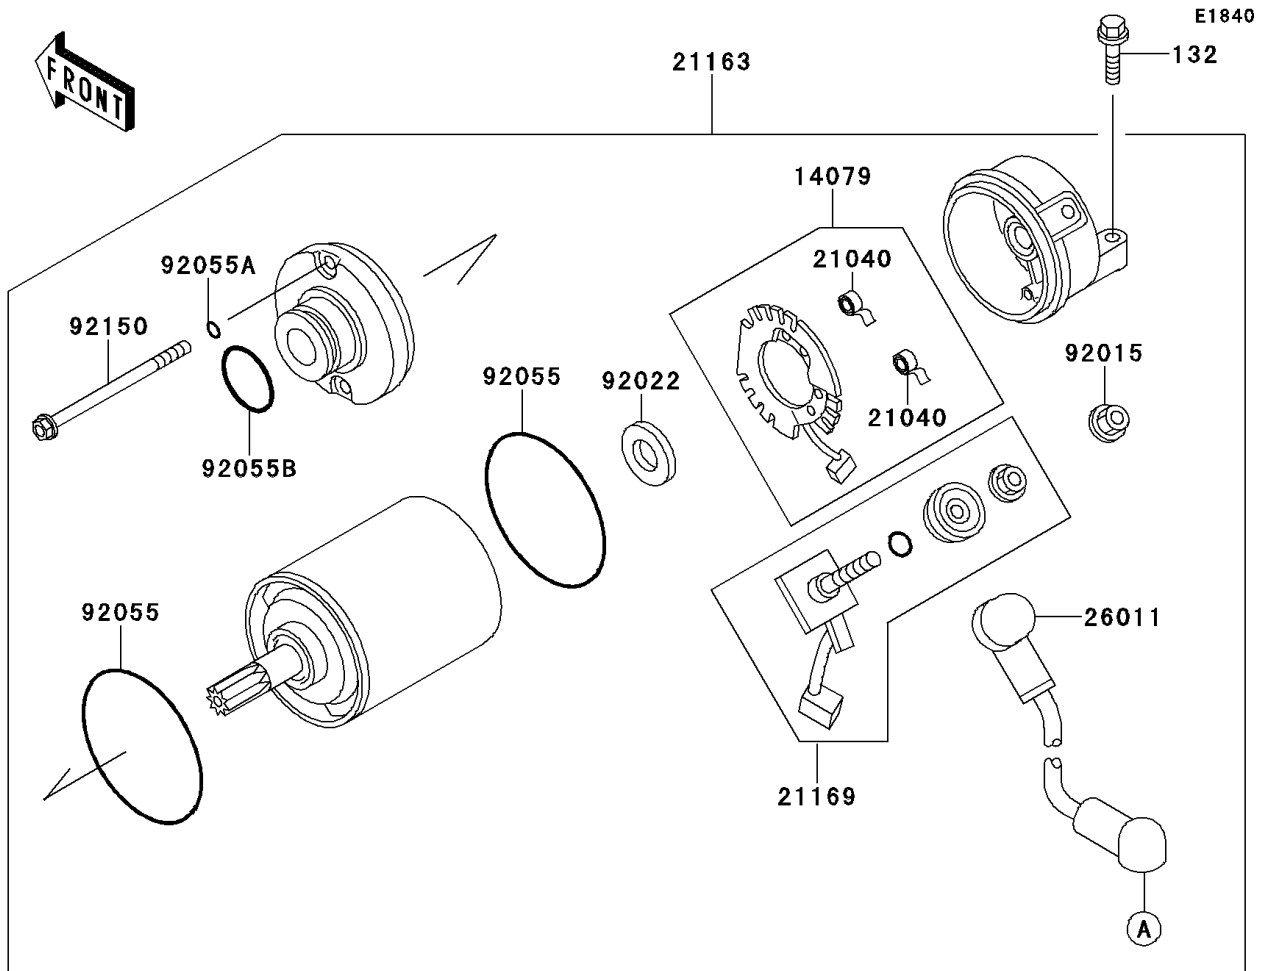

2000 Ninja® ZX™-6 PARTS DIAGRAM

Starter Motor

2000 Ninja® ZX™-6 PARTS LIST

Starter Motor

ITEM NAME	PART NUMBER	QUANTITY
BOLT-SOCKET,8X14 (Ref # 120)	120P0814	3
BOLT-FLANGED-SMALL,6X25 (Ref # 132)	132H0625	2
NUT-HEX (Ref # 311)	311H0600	2
WASHER-SPRING (Ref # 461)	461L0600	2
SHAFT,7.8X12X26.5 (Ref # 13107)	13107-1176	1
CLUTCH-ASSY-ONEWAY (Ref # 13193)	13193-1002	1
HOLDER-ASSY,CARBON BRUSH (Ref # 14079)	14079-1082	1
GEAR,ONEWAY CLUTCH (Ref # 16085)	16085-1224	1
SPRING-BRUSH (Ref # 21040)	21040-1051	2
STARTER-ELECTRIC (Ref # 21163)	21163-1211	1
TERMINAL,STARTER (Ref # 21169)	21169-1058	1
FUSE,30A-G (Ref # 26006)	26006-1006	1
WIRE-LEAD,STARTER MOTOR (Ref # 26011)	26011-1576	1
SWITCH,MAGNETIC (Ref # 27010)	27010-1213	1
GEAR-SPUR,IDLE (Ref # 59051)	59051-1232	1
NUT (Ref # 92015)	92015-1623	1
WASHER (Ref # 92022)	92022-2200	1
SPACER,25.5X38X1.0 (Ref # 92026)	92026-1536	1
PIN (Ref # 92043)	92043-132	3
RING-O,62MM (Ref # 92055)	92055-1260	2
RING-O,4.5MM (Ref # 92055A)	92055-1261	2
RING-O,24.4MM (Ref # 92055B)	92055-1262	1
DAMPER,MAGNETIC SWITCH (Ref # 92075)	92075-1863	1
SPRING,COIL (Ref # 92081)	92081-159	3
ROLLER (Ref # 92122)	92122-006	3
BOLT (Ref # 92150)	92150-1237	2