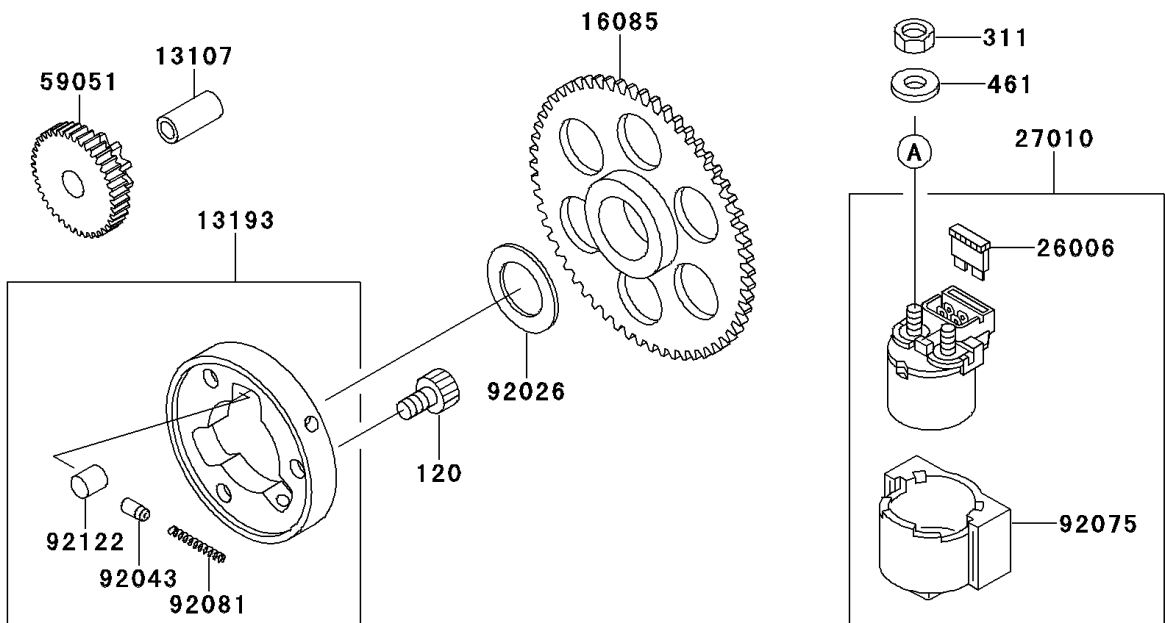

2000 Ninja® ZX™-6 PARTS DIAGRAM

Starter Motor

2000 Ninja® ZX™-6 PARTS LIST

Starter Motor

ITEM NAME	PART NUMBER	QUANTITY
BOLT-SOCKET,8X14 (Ref # 120)	120P0814	3
BOLT-FLANGED-SMALL,6X25 (Ref # 132)	132H0625	2
NUT-HEX (Ref # 311)	311H0600	2
WASHER-SPRING (Ref # 461)	461L0600	2
SHAFT,7.8X12X26.5 (Ref # 13107)	13107-1176	1
CLUTCH-ASSY-ONEWAY (Ref # 13193)	13193-1002	1
HOLDER-ASSY,CARBON BRUSH (Ref # 14079)	14079-1082	1
GEAR,ONEWAY CLUTCH (Ref # 16085)	16085-1224	1
SPRING-BRUSH (Ref # 21040)	21040-1051	2
STARTER-ELECTRIC (Ref # 21163)	21163-1211	1
TERMINAL,STARTER (Ref # 21169)	21169-1058	1
FUSE,30A-G (Ref # 26006)	26006-1006	1
WIRE-LEAD,STARTER MOTOR (Ref # 26011)	26011-1576	1
SWITCH,MAGNETIC (Ref # 27010)	27010-1213	1
GEAR-SPUR,IDLE (Ref # 59051)	59051-1232	1
NUT (Ref # 92015)	92015-1623	1
WASHER (Ref # 92022)	92022-2200	1
SPACER,25.5X38X1.0 (Ref # 92026)	92026-1536	1
PIN (Ref # 92043)	92043-132	3
RING-O,62MM (Ref # 92055)	92055-1260	2
RING-O,4.5MM (Ref # 92055A)	92055-1261	2
RING-O,24.4MM (Ref # 92055B)	92055-1262	1
DAMPER,MAGNETIC SWITCH (Ref # 92075)	92075-1863	1
SPRING,COIL (Ref # 92081)	92081-159	3
ROLLER (Ref # 92122)	92122-006	3
BOLT (Ref # 92150)	92150-1237	2