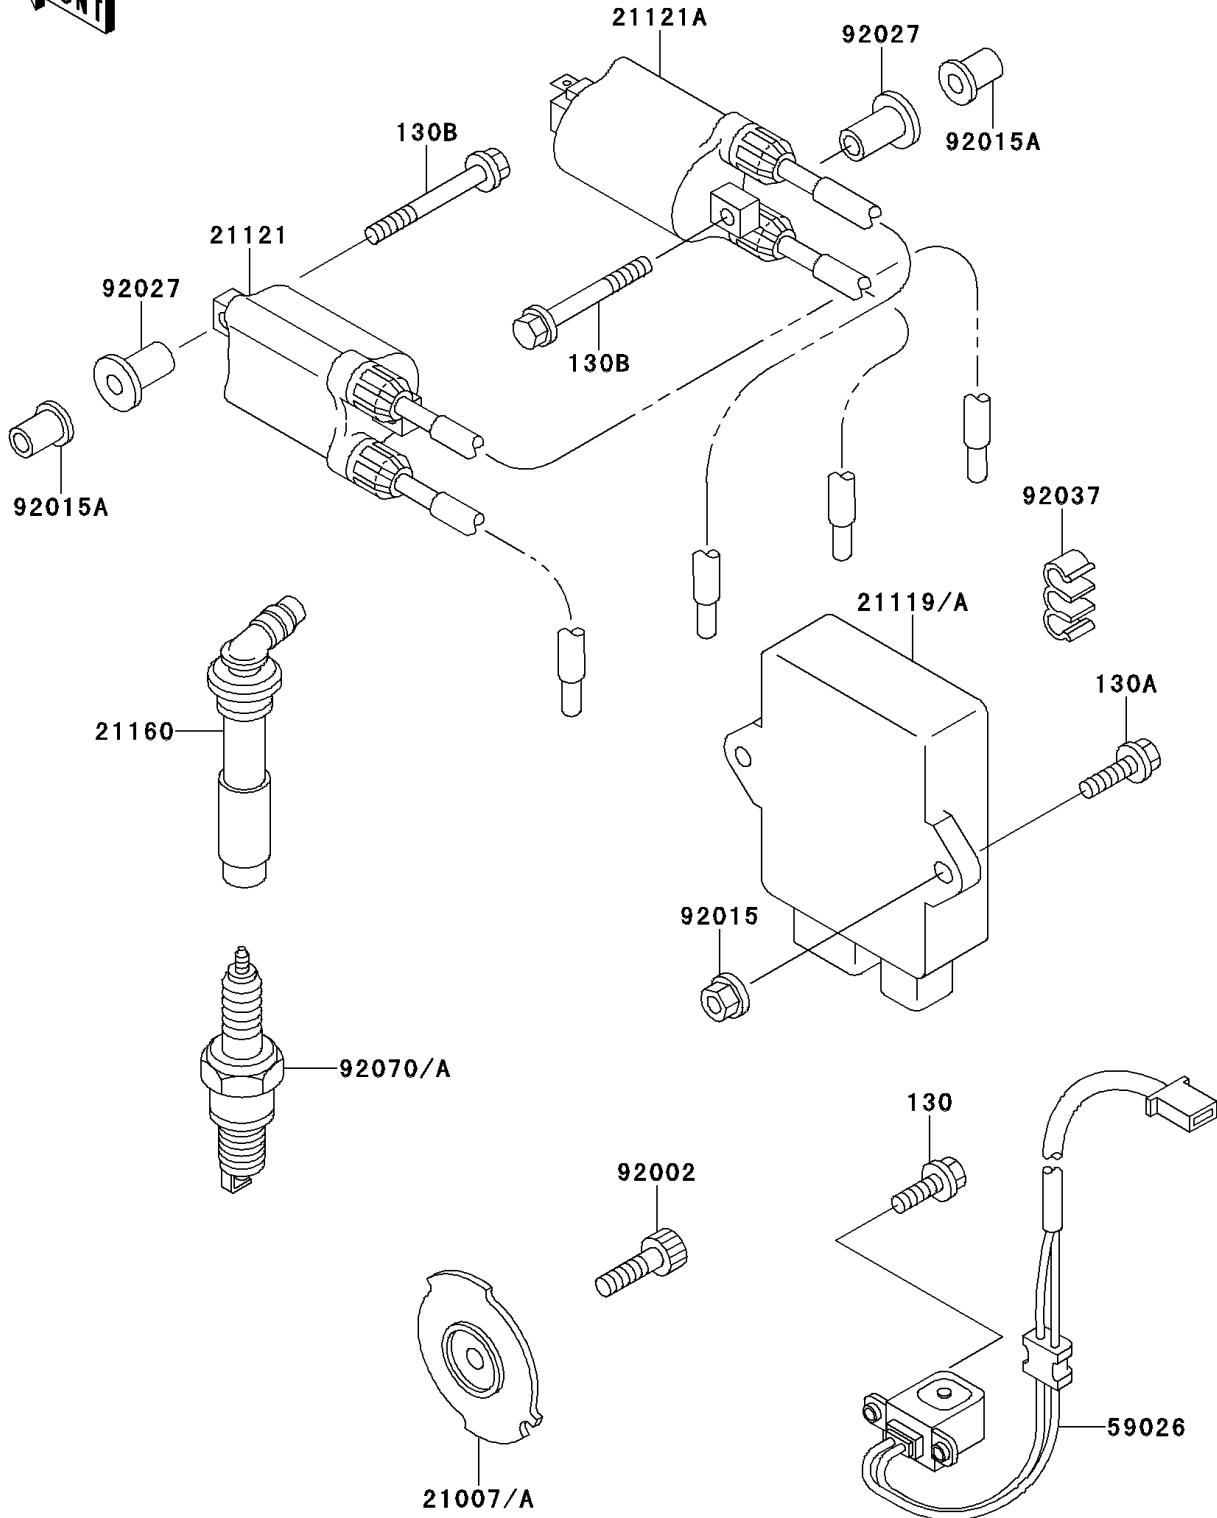

# 1999 Ninja® ZX™-6 PARTS DIAGRAM

Ignition System

E1830

# 1999 Ninja® ZX™-6 PARTS LIST

## Ignition System

ITEM NAME	PART NUMBER	QUANTITY
BOLT-FLANGED (Ref # 130)	130G0512	2
BOLT-FLANGED (Ref # 130A)	130J0620	2
BOLT-FLANGED,6X45,BLACK (Ref # 130B)	130J0645	4
COIL-IGNITION,#1&#4 (Ref # 21121)	21121-1227	1
COIL-IGNITION,#2&#3 (Ref # 21121A)	21121-1228	1
CAP-ASSY-PLUG (Ref # 21160)	21160-1081	4
COIL-PULSING (Ref # 59026)	59026-1100	1
BOLT,SOCKET,8X25 (Ref # 92002)	92002-1442	1
NUT,6MM (Ref # 92015)	92015-1094	2
NUT (Ref # 92015A)	92015-1700	4
COLLAR,L=21 (Ref # 92027)	92027-195	4
CLAMP,CABLE (Ref # 92037)	92037-1697	1
PLUG-SPARK,U27ESR-N(ND) (Ref # 92070)		4
PLUG-SPARK,CR9E(NGK) (Ref # 92070A)	92070-1266	4
ROTOR,PULSING (Ref # 21007)	21007-1205	1
ROTOR,PULSING (Ref # 21007A)	21007-1258	1
IGNITER (Ref # 21119)	21119-1364	1
IGNITER (Ref # 21119A)	21119-1387	1