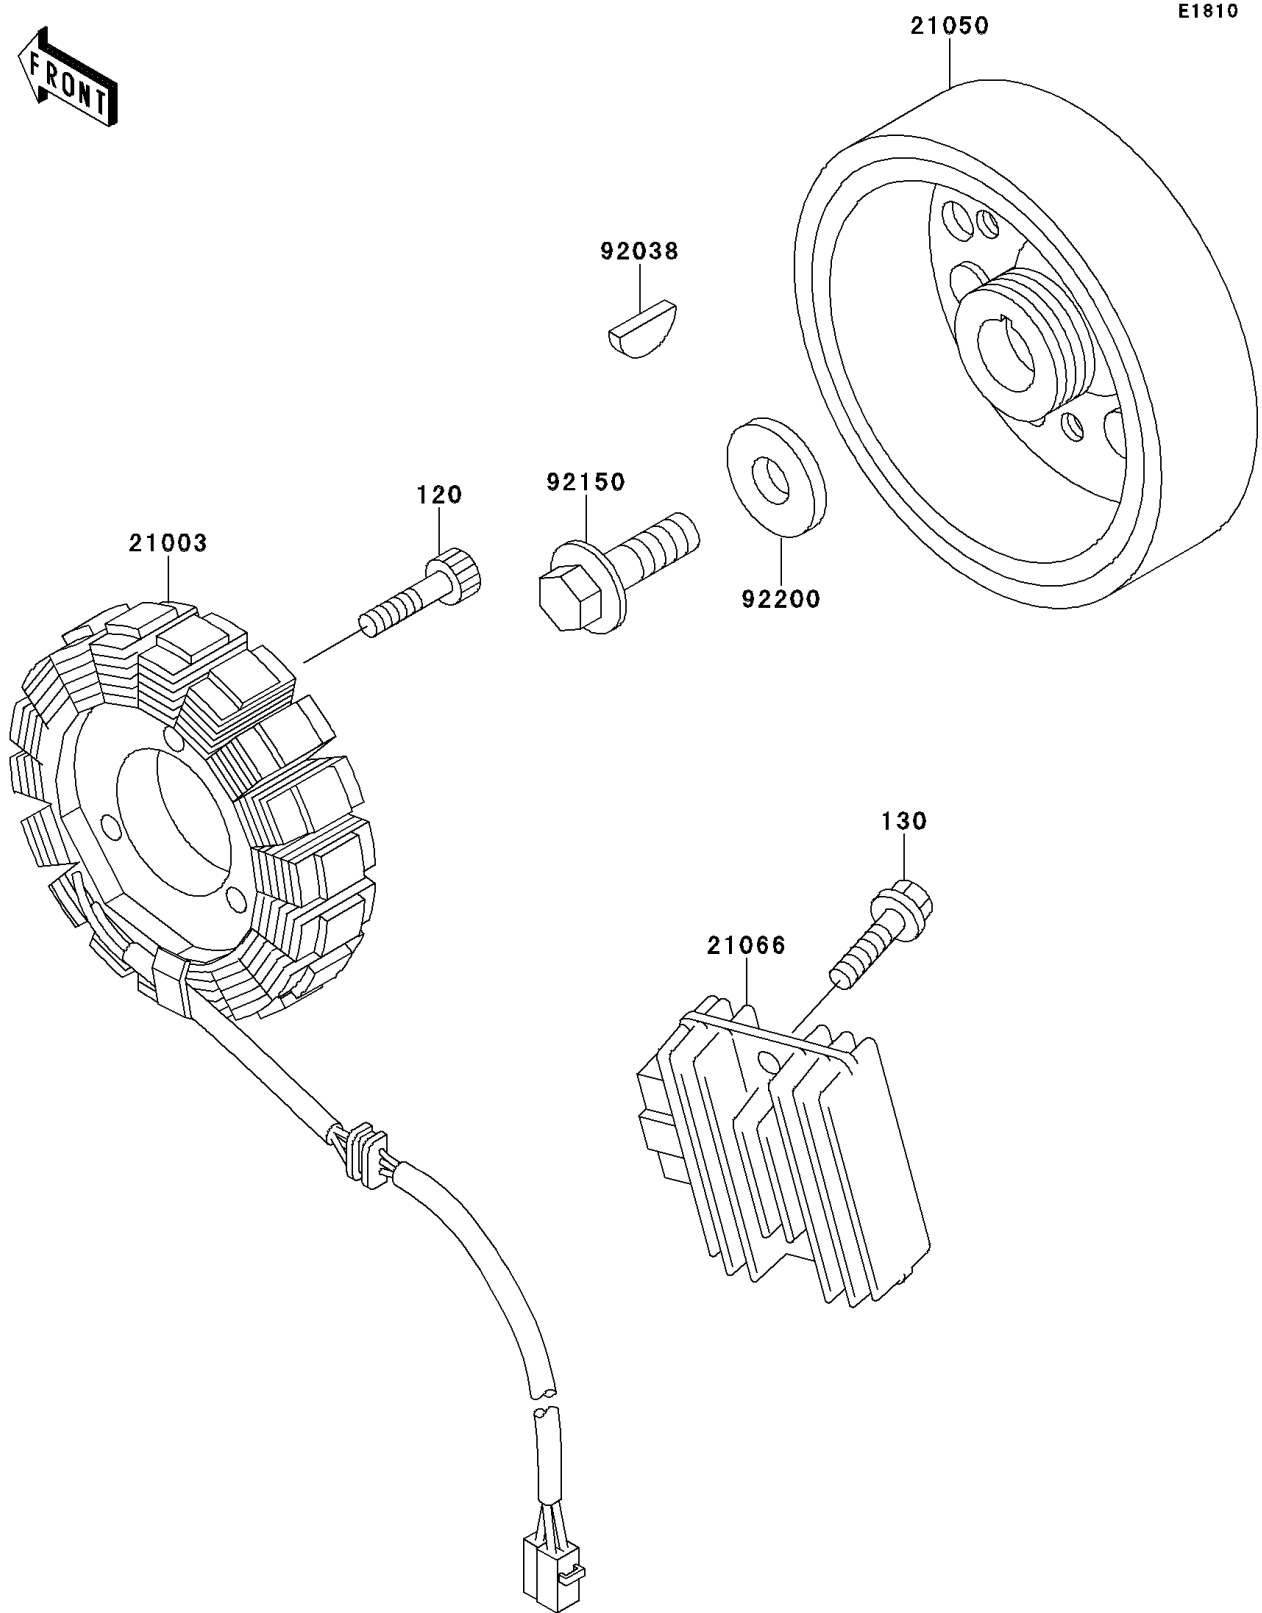

2000 Ninja® ZX™-6 PARTS DIAGRAM

Generator

2000 Ninja® ZX™-6 PARTS LIST

Generator

ITEM NAME	PART NUMBER	QUANTITY
BOLT-SOCKET,6X25 (Ref # 120)	120P0625	3
BOLT-FLANGED (Ref # 130)	130H0620	2
STATOR (Ref # 21003)	21003-1214	1
FLYWHEEL (Ref # 21050)	21050-1146	1
REGULATOR-VOLTAGE (Ref # 21066)	21066-1089	1
KEY,WOODRUFF (Ref # 92038)	92038-001	1
BOLT,10X32 (Ref # 92150)	92150-1134	1
WASHER,10X30X4 (Ref # 92200)	92200-1185	1