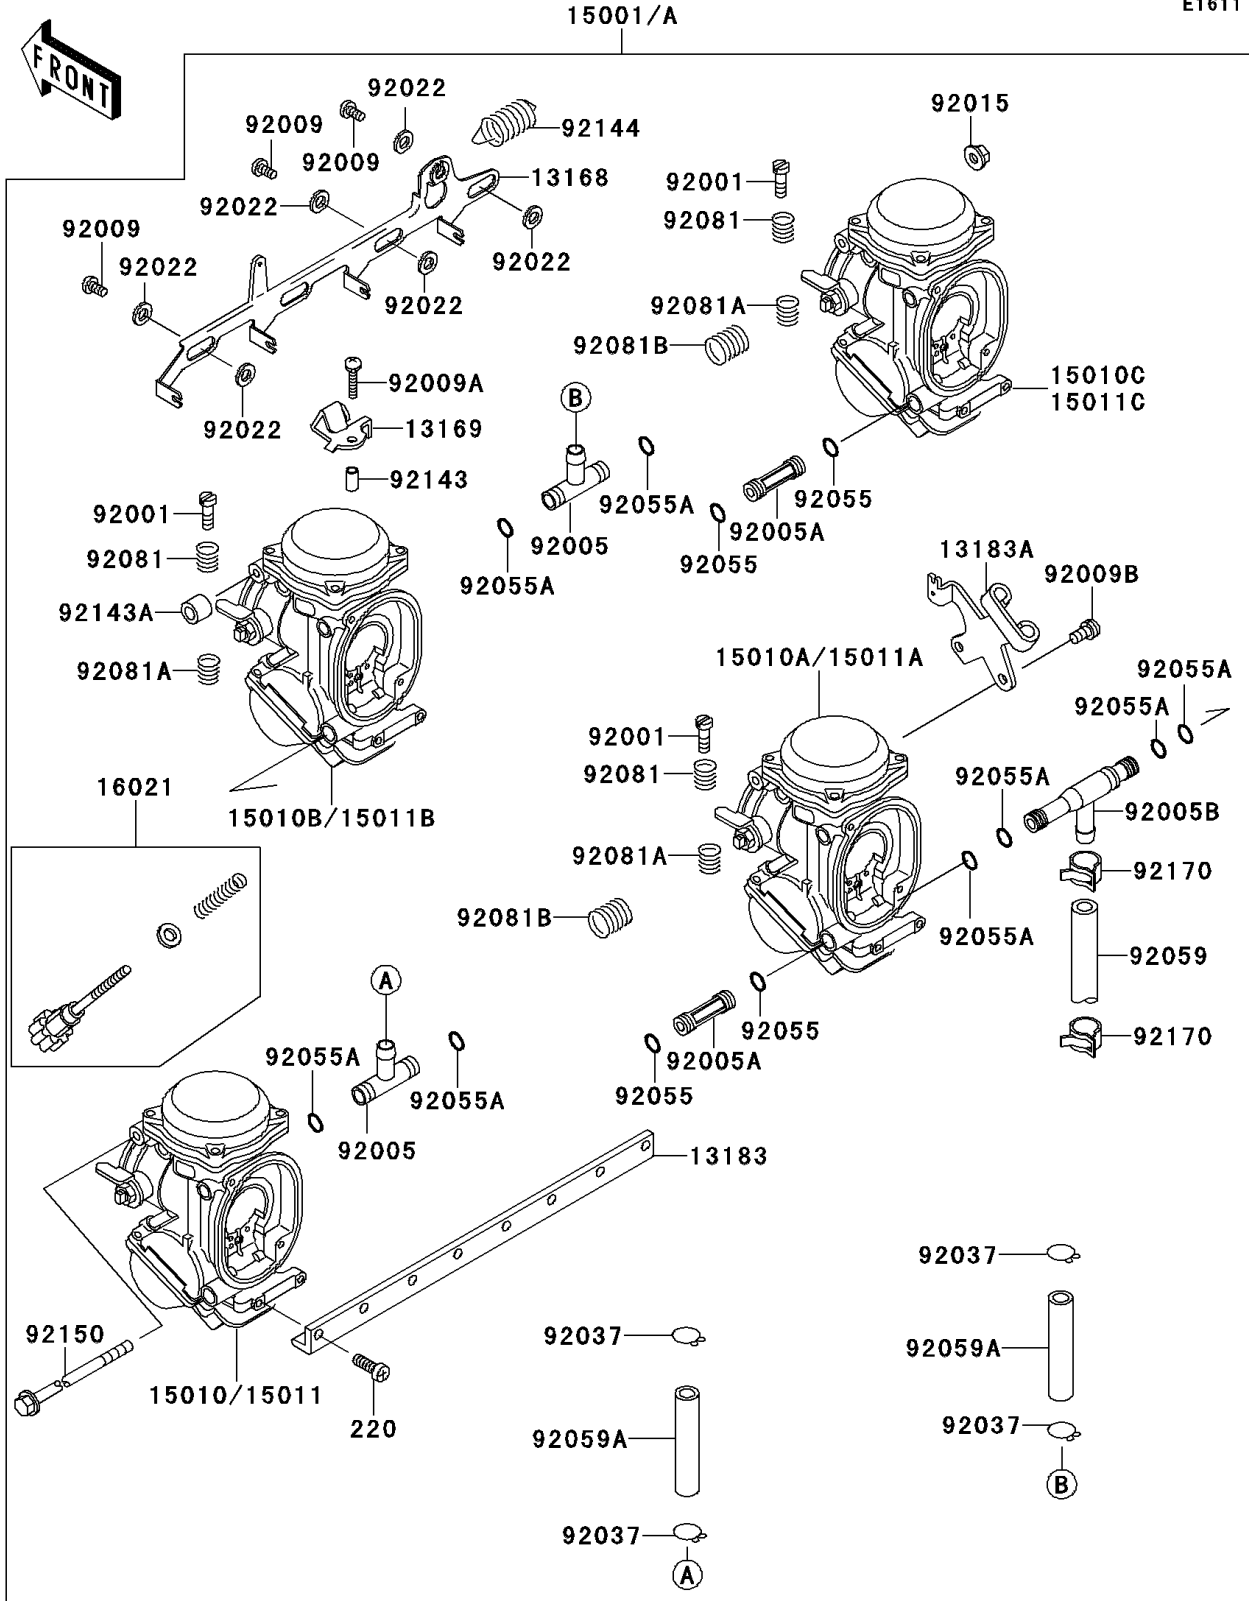

2000 Ninja® ZX™-6 PARTS DIAGRAM

Carburetor

E1611

2000 Ninja® ZX™-6 PARTS LIST

Carburetor

ITEM NAME	PART NUMBER	QUANTITY
LEVER,STARTER (Ref # 13168)	13168-1462	1
PLATE,STARTER CABLE (Ref # 13169)	13169-1965	1
PLATE,CARBURETOR STAY (Ref # 13183)	13183-1608	1
PLATE,THROTTLE CABLE (Ref # 13183A)	13183-1610	1
SCREW-THROTTLE STOP (Ref # 16021)	16021-1160	1
BOLT,THROTTLE ADJUST (Ref # 92001)	92001-1998	3
FITTING,T-TYPE (Ref # 92005)	92005-1125	2
FITTING (Ref # 92005A)	92005-1157	2
FITTING,T-TYPE (Ref # 92005B)	92005-1214	1
SCREW (Ref # 92009)	92009-1262	3
SCREW,4X18 (Ref # 92009A)	92009-1446	1
SCREW (Ref # 92009B)	92009-1597	1
NUT,FLANGED,5MM (Ref # 92015)	92015-1259	1
SCREW-PAN-CROS,5X14 (Ref # 220)	220D0514	8
WASHER,6.1X11X0.8,POLYACETAL (Ref # 92022)	92022-1199	6
CLAMP,TUBE (Ref # 92037)	92037-1531	4
RING-O (Ref # 92055)	92055-1004	4
RING-O,FUEL FITTING (Ref # 92055A)	92055-1223	8
TUBE,7.3X12.5X240 (Ref # 92059)	92059-1487	1
TUBE,7X11X45 (Ref # 92059A)	92059-1738	2
SPRING,THROTTLE ADJUST UPP (Ref # 92081)	92081-1620	3
SPRING,THROTTLE ADJUST LWR (Ref # 92081A)	92081-1621	3
SPRING,THROTTLE ADJUST CNT (Ref # 92081B)	92081-1622	2
COLLAR,4X5.2X9.6 (Ref # 92143)	92143-1265	1
COLLAR (Ref # 92143A)	92143-1438	1
SPRING,STATER LEVER (Ref # 92144)	92144-1540	1
BOLT (Ref # 92150)	92150-1416	1
CLAMP,TUBE (Ref # 92170)	92170-1051	2
CARBURETOR-ASSY (Ref # 15001)	15001-1797	1

2000 Ninja® ZX™-6 PARTS LIST

Carburetor

ITEM NAME	PART NUMBER	QUANTITY
CARBURETOR-ASSY (Ref # 15001A)	15001-1823	1
CARBURETOR,LH,OUTSIDE (Ref # 15010)	15010-1557	1
CARBURETOR,LH,INSIDE (Ref # 15010A)	15010-1558	1
CARBURETOR,RH,INSIDE (Ref # 15010B)	15010-1559	1
CARBURETOR,RH,OUTSIDE (Ref # 15010C)	15010-1560	1
CARBURETOR,LH,OUTSIDE (Ref # 15011)	15011-1139	1
CARBURETOR,LH,INSIDE (Ref # 15011A)	15011-1140	1
CARBURETOR,RH,INSIDE (Ref # 15011B)	15011-1141	1
CARBURETOR,RH,OUTSIDE (Ref # 15011C)	15011-1142	1