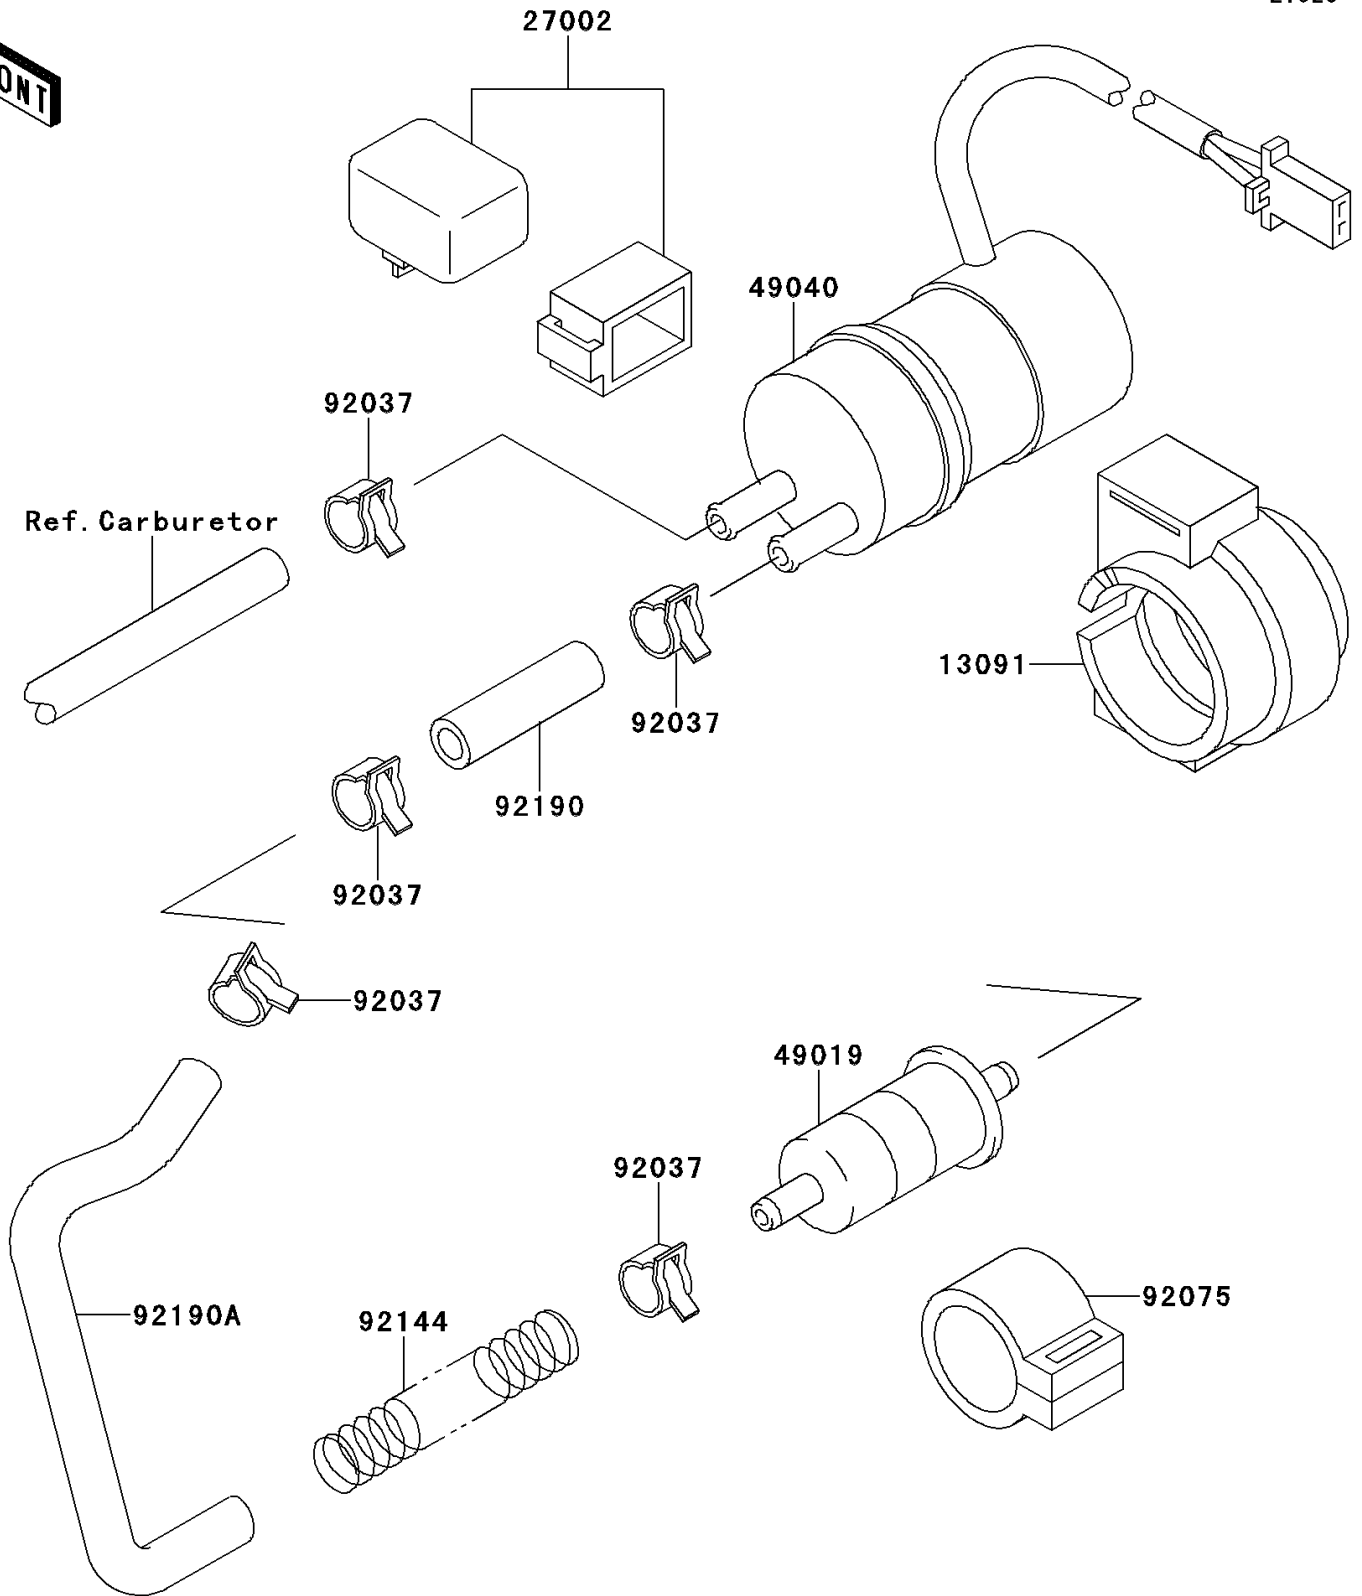

2001 Ninja® ZX™-6 PARTS DIAGRAM

Fuel Pump

E1520

2001 Ninja® ZX™-6 PARTS LIST

Fuel Pump

ITEM NAME	PART NUMBER	QUANTITY
HOLDER (Ref # 13091)	13091-1512	1
RELAY-ASSY (Ref # 27002)	27002-1065	1
FILTER-FUEL (Ref # 49019)	49019-1055	1
PUMP-FUEL (Ref # 49040)	49040-1057	1
CLAMP (Ref # 92037)	92037-1181	5
DAMPER,FUEL FILTER (Ref # 92075)	92075-1853	1
SPRING,TUBE (Ref # 92144)	92144-1821	1
TUBE,8X13X45 (Ref # 92190)	92190-1045	1
TUBE,TAP-FILTER (Ref # 92190A)	92190-1332	1