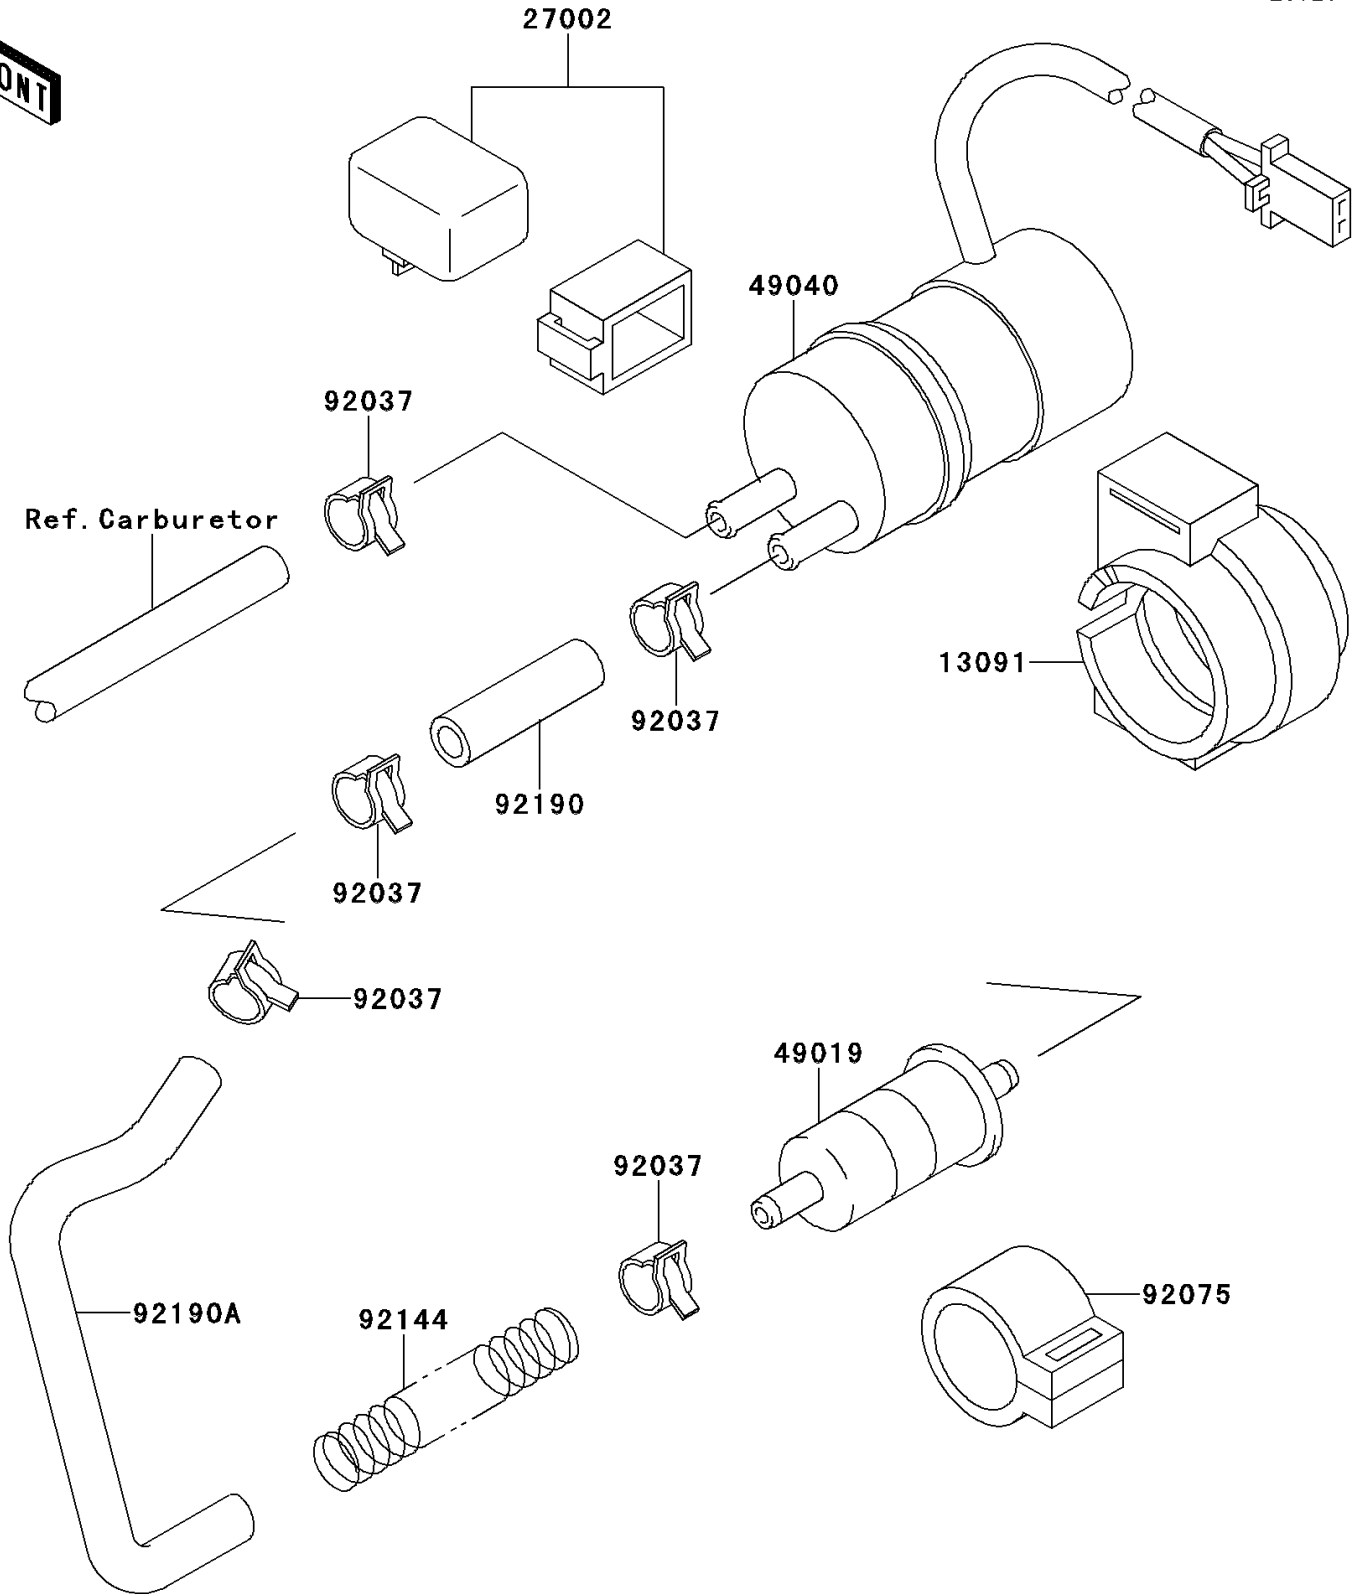

2000 Ninja® ZX™-6 PARTS DIAGRAM

Fuel Pump

E1520

2000 Ninja® ZX™-6 PARTS LIST

Fuel Pump

ITEM NAME	PART NUMBER	QUANTITY
HOLDER (Ref # 13091)	13091-1512	1
RELAY-ASSY (Ref # 27002)	27002-1065	1
FILTER-FUEL (Ref # 49019)	49019-1055	1
PUMP-FUEL (Ref # 49040)	49040-1057	1
CLAMP (Ref # 92037)	92037-1181	5
DAMPER,FUEL FILTER (Ref # 92075)	92075-1853	1
SPRING,TUBE (Ref # 92144)	92144-1821	1
TUBE,8X13X45 (Ref # 92190)	92190-1045	1
TUBE,TAP-FILTER (Ref # 92190A)	92190-1332	1