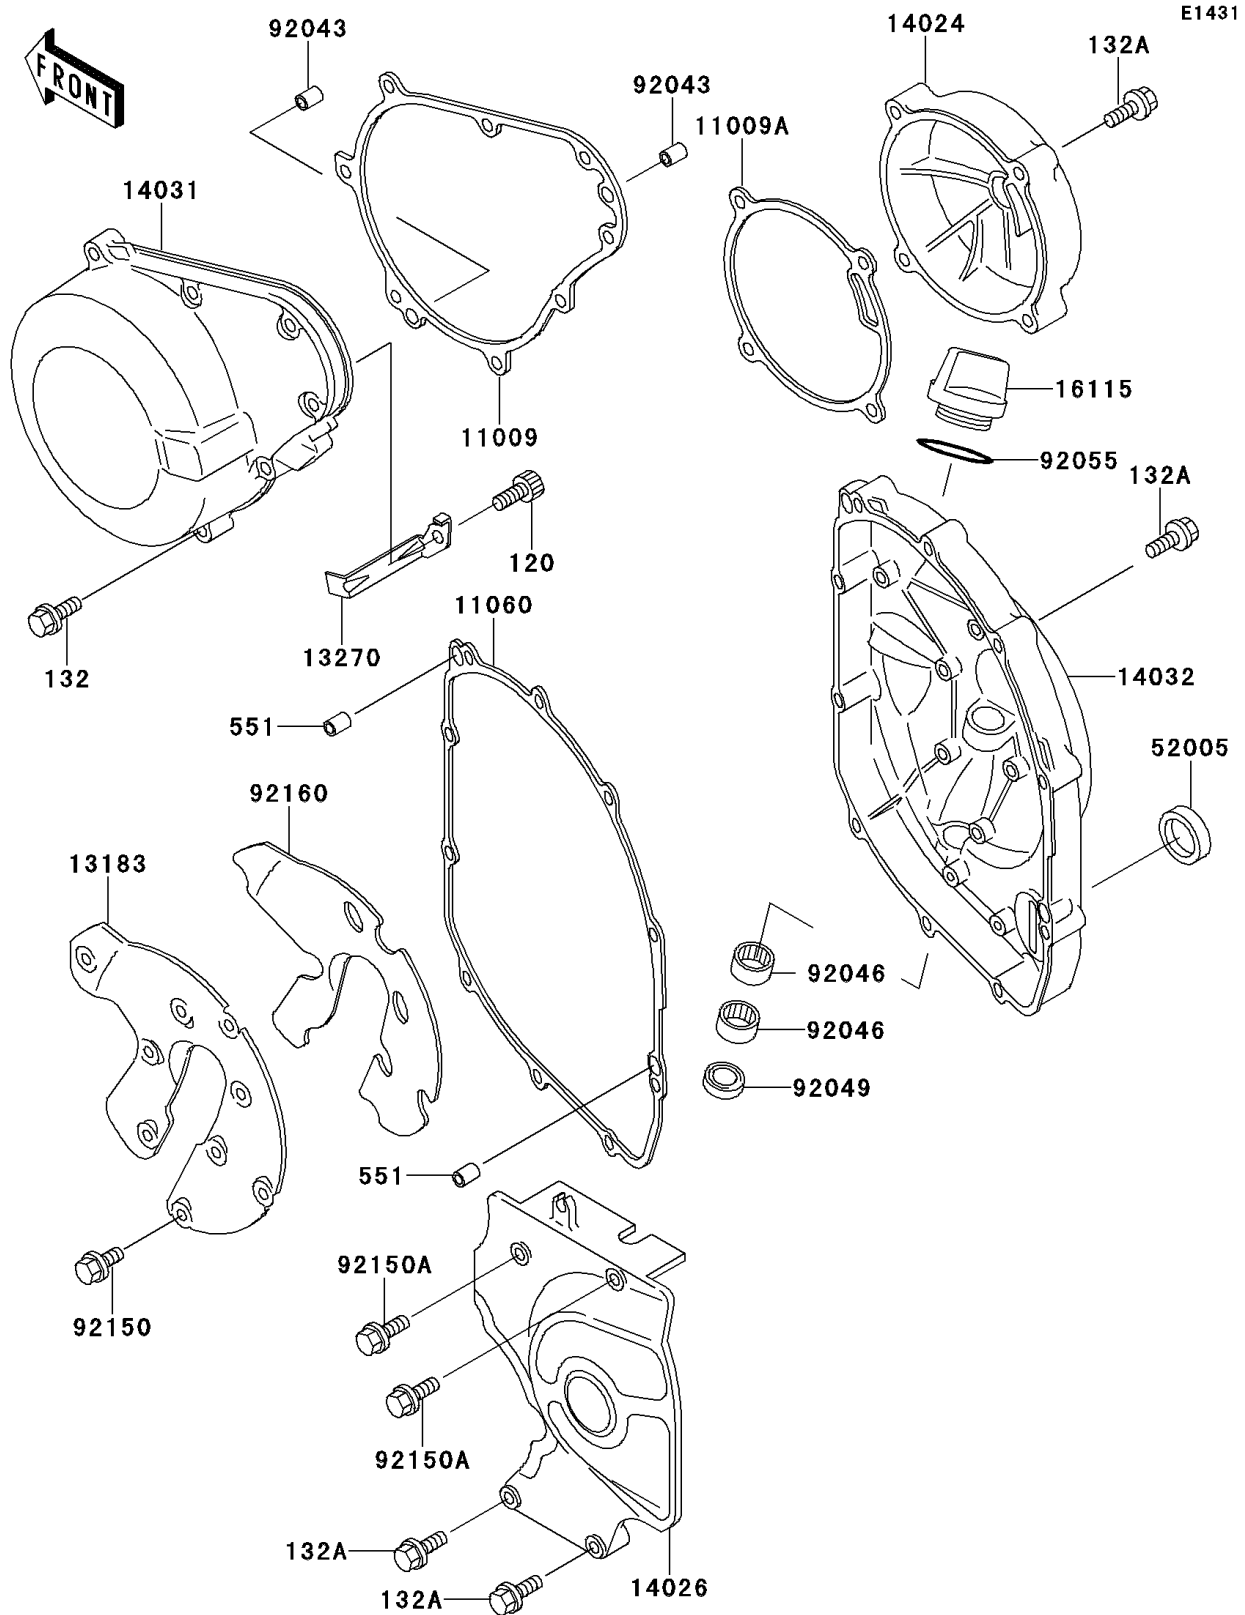

2001 Ninja® ZX™-6 PARTS DIAGRAM

Engine Cover(s)

2001 Ninja® ZX™-6 PARTS LIST

Engine Cover(s)

ITEM NAME	PART NUMBER	QUANTITY
BOLT-SOCKET,6X10 (Ref # 120)	120P0610	1
BOLT-FLANGED-SMALL (Ref # 132)	132E0630	8
BOLT-FLANGED-SMALL (Ref # 132A)	132E0635	16
PIN-DOWEL,8X14 (Ref # 551)	551A0814	2
GASKET,GENERATOR COVER (Ref # 11009)	11009-1868	1
GASKET,PULSING COVER (Ref # 11009A)	11009-1869	1
GASKET,CLUTCH COVER (Ref # 11060)	11060-1639	1
PLATE (Ref # 13183)	13183-1532	1
PLATE,LEAD WIRE (Ref # 13270)	13270-1475	1
COVER,PULSING (Ref # 14024)	14024-1881	1
COVER-CHAIN (Ref # 14026)	14026-1216	1
COVER-GENERATOR (Ref # 14031)	14031-1247	1
COVER-CLUTCH (Ref # 14032)	14032-1388	1
CAP-OIL FILLER (Ref # 16115)	16115-1009	1
GAUGE,OIL LEVEL (Ref # 52005)	52005-1057	1
PIN,6.2X8X14 (Ref # 92043)	92043-1263	2
BEARING-NEEDLE,HK1210 (Ref # 92046)	92046-1010	2
SEAL-OIL,TB12205.5 (Ref # 92049)	92049-1271	1
RING-O,31.7X2.4 (Ref # 92055)	92055-049	1
BOLT,5X8 (Ref # 92150)	92150-1406	9
BOLT,6X50 (Ref # 92150A)	92150-1885	2
DAMPER (Ref # 92160)	92160-1195	1